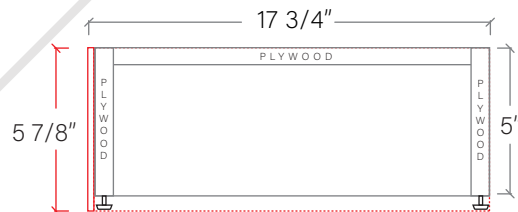

72" MALIBU FREE STANDING VANITY DOUBLE SINK

TOP VIEW

FRONT VIEW

SIDE VIEW

TEODOR

1-888-807-2323 | info@teodorvanities.com

72" TOE KICK

-  Finish piece (1/4" thick)
-  Plywood base (3/4" thick)

TOP VIEW

FRONT VIEW

SIDE VIEW

Leg levelers add 1/4" - 7/8" to plywood base height

TEODOR

1-888-807-2323 | info@teodorvanities.com