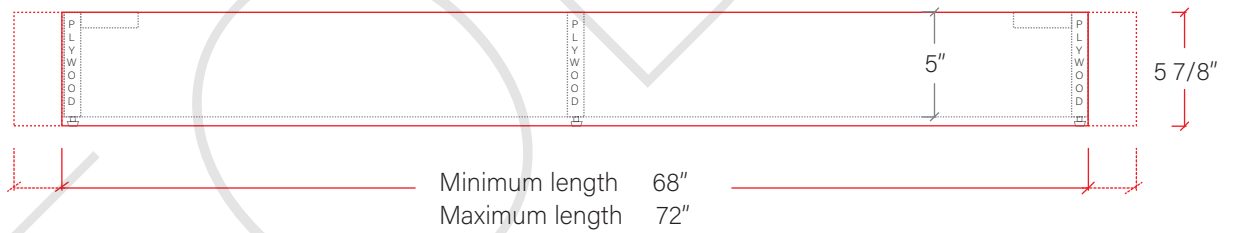

72" MALIBU FREE STANDING VANITY DOUBLE SINK

TOP VIEW

FRONT VIEW

SIDE VIEW

TEODOR

1-888-807-2323 | info@teodorvanities.com

72" TOE KICK

-  Finish piece (1/4" thick)
-  Plywood base (3/4" thick)

TOP VIEW

FRONT VIEW

SIDE VIEW

Leg levelers add 1/4" - 7/8" to plywood base height

TEODOR

1-888-807-2323 | info@teodorvanities.com