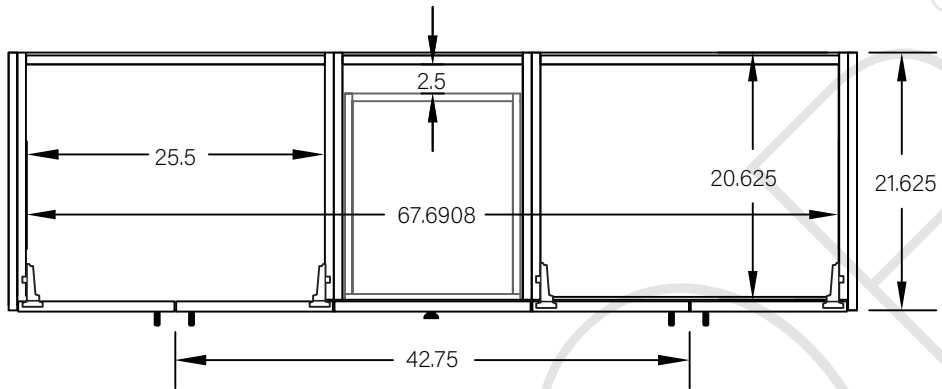

72" MALIBU FREE STANDING VANITY DOUBLE SINK

TOP VIEW

FRONT VIEW

SIDE VIEW

TEODOR

1-888-807-2323 | info@teodorvanities.com

72" TOE KICK

-  Finish piece (1/4" thick)
-  Plywood base (3/4" thick)

TOP VIEW

FRONT VIEW

SIDE VIEW

Leg levelers add 1/4" - 7/8" to plywood base height

TEODOR

1-888-807-2323 | info@teodorvanities.com