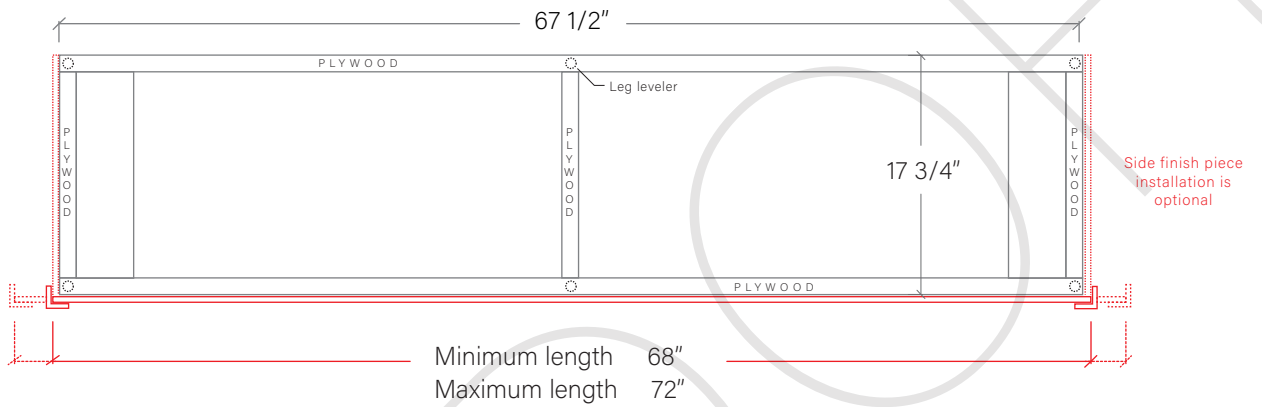

72" MALIBU FREE STANDING VANITY DOUBLE SINK

TOP VIEW

FRONT VIEW

SIDE VIEW

TEODOR

1-888-807-2323 | info@teodorvanities.com

72" TOE KICK

-  Finish piece (1/4" thick)
-  Plywood base (3/4" thick)

TOP VIEW

FRONT VIEW

SIDE VIEW

Leg levelers add 1/4" - 7/8" to plywood base height

TEODOR

1-888-807-2323 | info@teodorvanities.com