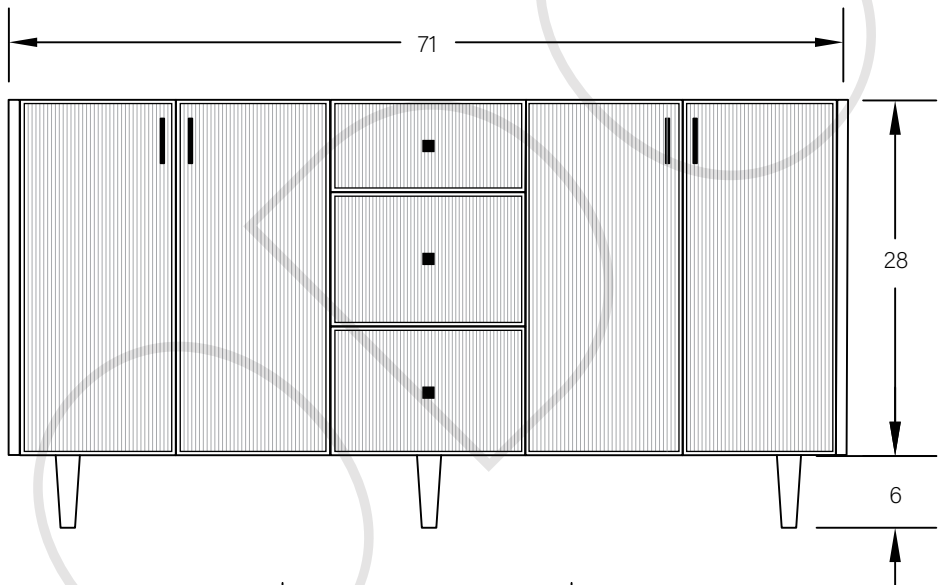

72" MALIBU FREE STANDING VANITY DOUBLE SINK

TOP VIEW

FRONT VIEW

SIDE VIEW

TEODOR

1-888-807-2323 | info@teodorvanities.com

72" TOE KICK

-  Finish piece (1/4" thick)
-  Plywood base (3/4" thick)

TOP VIEW

FRONT VIEW

SIDE VIEW

Leg levelers add 1/4" - 7/8" to plywood base height

TEODOR

1-888-807-2323 | info@teodorvanities.com