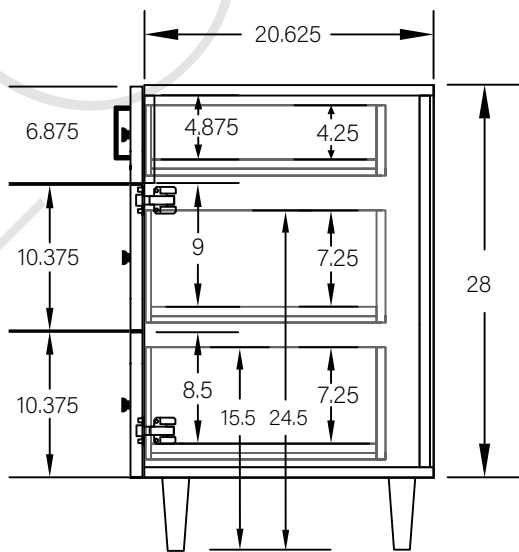

72" MALIBU FREE STANDING VANITY DOUBLE SINK

TOP VIEW

FRONT VIEW

SIDE VIEW

TEODOR

1-888-807-2323 | info@teodorvanities.com

72" TOE KICK

-  Finish piece (1/4" thick)
-  Plywood base (3/4" thick)

TOP VIEW

FRONT VIEW

SIDE VIEW

Leg levelers add 1/4" - 7/8" to plywood base height

TEODOR

1-888-807-2323 | info@teodorvanities.com