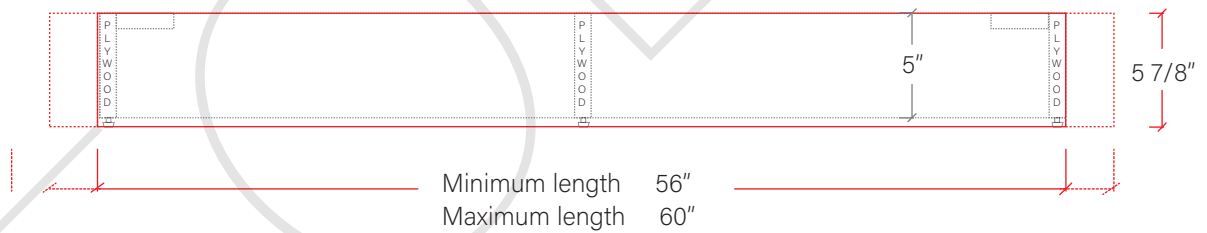

60" MALIBU FREE STANDING VANITY SINGLE SINK W/ DOORS

TOP VIEW

FRONT VIEW

SIDE VIEW

TEODOR

1-888-807-2323 | info@teodorvanities.com

60" TOE KICK

- Finish piece (1/4" thick)
- Plywood base (3/4" thick)

TOP VIEW

FRONT VIEW

SIDE VIEW

Leg levelers add 1/4" - 7/8" to plywood base height

TEODOR

1-888-807-2323 | info@teodorvanities.com