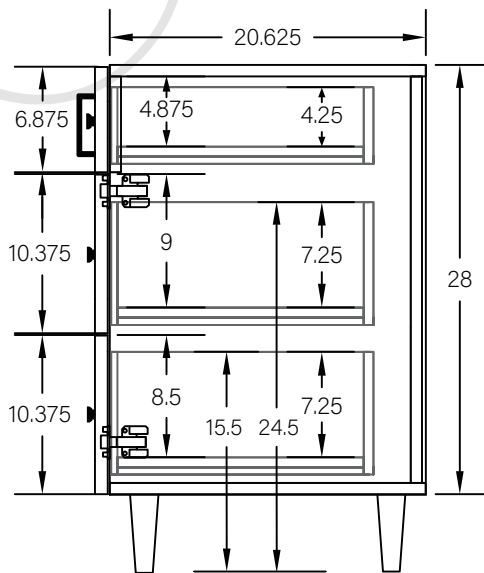

60" MALIBU FREE STANDING VANITY SINGLE SINK W/ DOORS

TOP VIEW

FRONT VIEW

SIDE VIEW

TEODOR

1-888-807-2323 | info@teodorvanities.com

60" TOE KICK

- Finish piece (1/4" thick)
- Plywood base (3/4" thick)

TOP VIEW

FRONT VIEW

SIDE VIEW

Leg levelers add 1/4" - 7/8" to plywood base height

TEODOR

1-888-807-2323 | info@teodorvanities.com