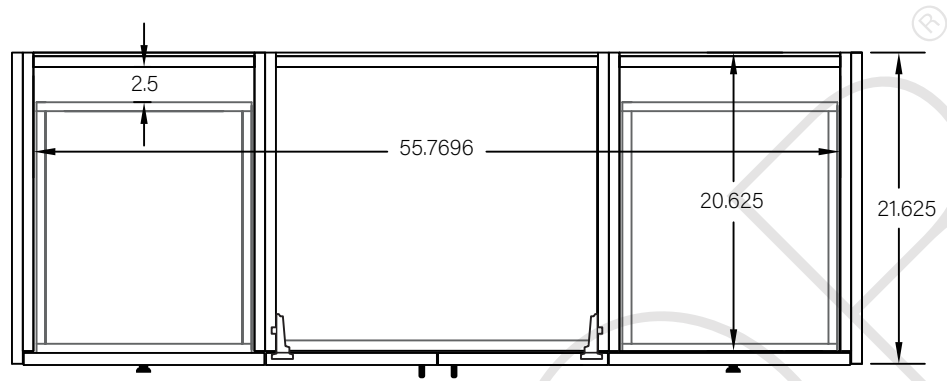

60" MALIBU FREE STANDING VANITY SINGLE SINK W/ DOORS

TOP VIEW

FRONT VIEW

SIDE VIEW

TEODOR

1-888-807-2323 | info@teodorvanities.com

60" TOE KICK

- Finish piece (1/4" thick)
- Plywood base (3/4" thick)

TOP VIEW

FRONT VIEW

SIDE VIEW

Leg levelers add 1/4" - 7/8" to plywood base height

TEODOR

1-888-807-2323 | info@teodorvanities.com