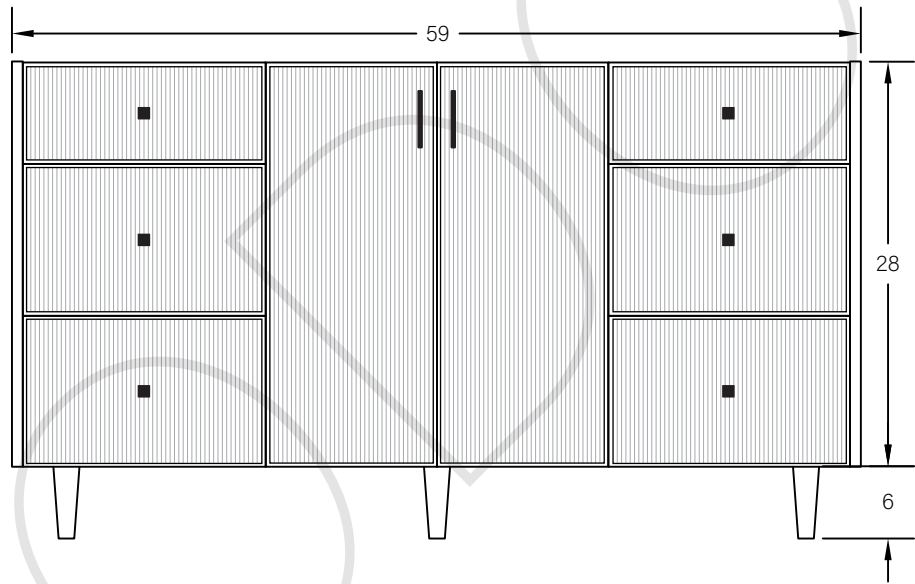

60" MALIBU FREE STANDING VANITY SINGLE SINK W/ DOORS

TOP VIEW

FRONT VIEW

SIDE VIEW

TEODOR

1-888-807-2323 | info@teodorvanities.com

60" TOE KICK

- Finish piece (1/4" thick)
- Plywood base (3/4" thick)

TOP VIEW

FRONT VIEW

SIDE VIEW

Leg levelers add 1/4" - 7/8" to plywood base height

TEODOR

1-888-807-2323 | info@teodorvanities.com