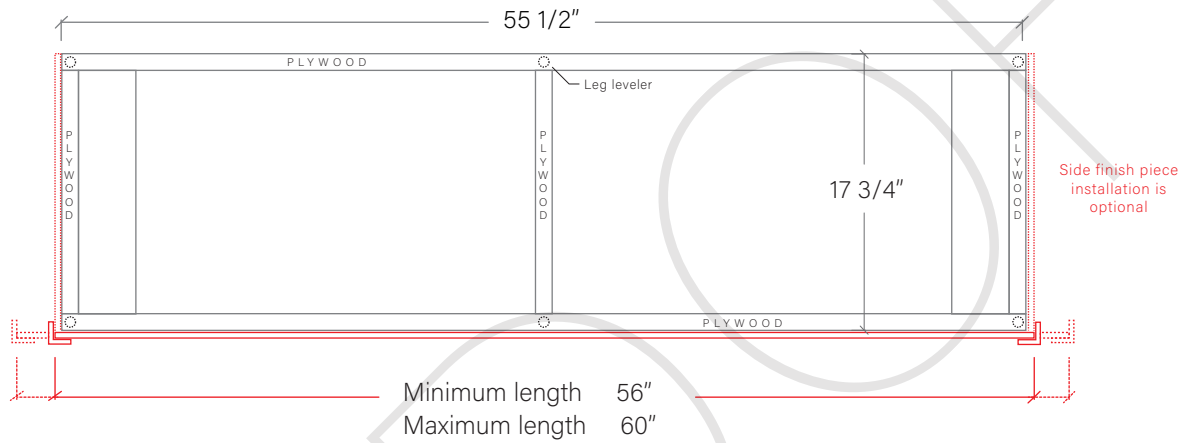

60" MALIBU FREE STANDING VANITY SINGLE SINK W/ DOORS

TOP VIEW

FRONT VIEW

SIDE VIEW

TEODOR

1-888-807-2323 | info@teodorvanities.com

60" TOE KICK

- Finish piece (1/4" thick)
- Plywood base (3/4" thick)

TOP VIEW

FRONT VIEW

SIDE VIEW

Leg levelers add 1/4" - 7/8" to plywood base height

TEODOR

1-888-807-2323 | info@teodorvanities.com