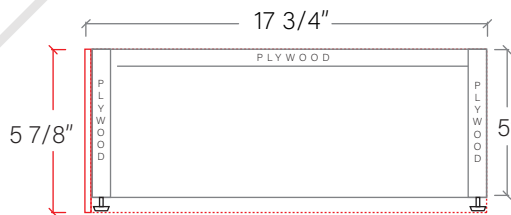

60" MALIBU FREE STANDING VANITY SINGLE SINK W/ DOORS

TOP VIEW

FRONT VIEW

SIDE VIEW

TEODOR

1-888-807-2323 | info@teodorvanities.com

60" TOE KICK

- Finish piece (1/4" thick)
- Plywood base (3/4" thick)

TOP VIEW

FRONT VIEW

SIDE VIEW

Leg levelers add 1/4" - 7/8" to plywood base height

TEODOR

1-888-807-2323 | info@teodorvanities.com