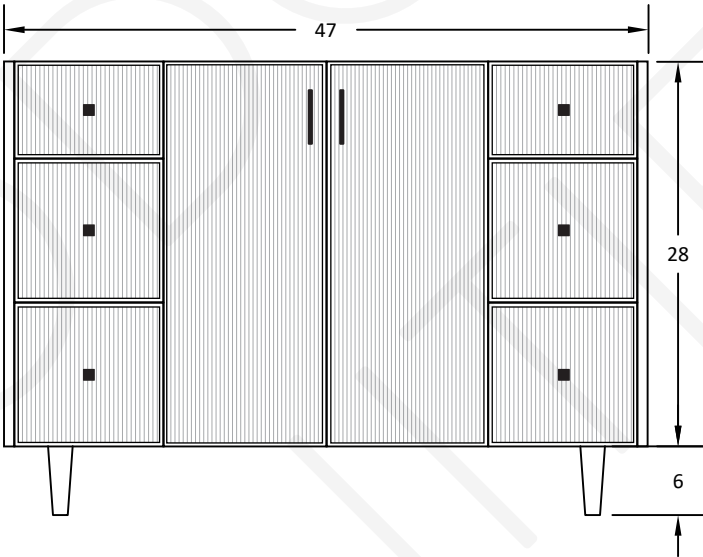

48" MALIBU FREE STANDING VANITY

TOP VIEW

FRONT VIEW

SIDE VIEW