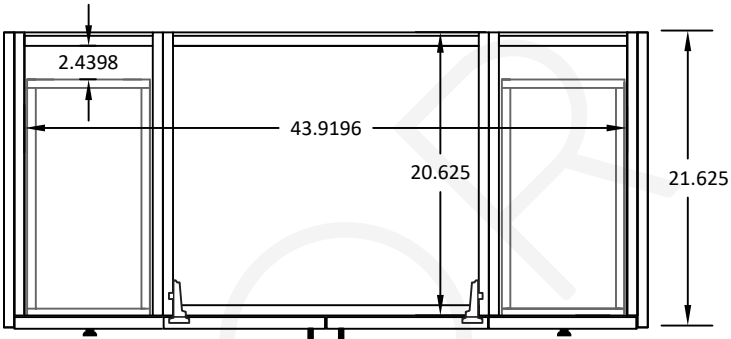

48" MALIBU FREE STANDING VANITY

TOP VIEW

FRONT VIEW

SIDE VIEW