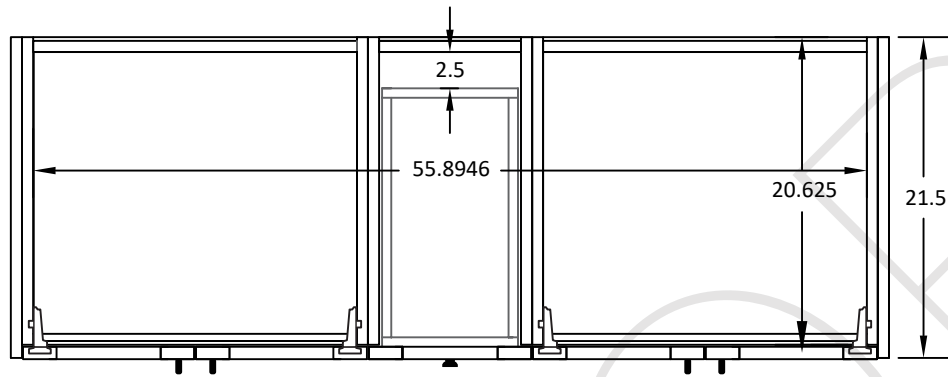

60" BRIDGEPORT FREE STANDING VANITY DOUBLE SINK

TOP VIEW

FRONT VIEW

SIDE VIEW

TEODOR VANITIES®

1-888-807-2323 | info@teodorvanities.com

60" TOE KICK

-  Finish piece (1/4" thick)
-  Plywood base (3/4" thick)

TOP VIEW

FRONT VIEW

SIDE VIEW

Leg levelers add 1/4" - 7/8"
to plywood base height

TEODOR VANITIES®

1-888-807-2323 | info@teodorvanities.com