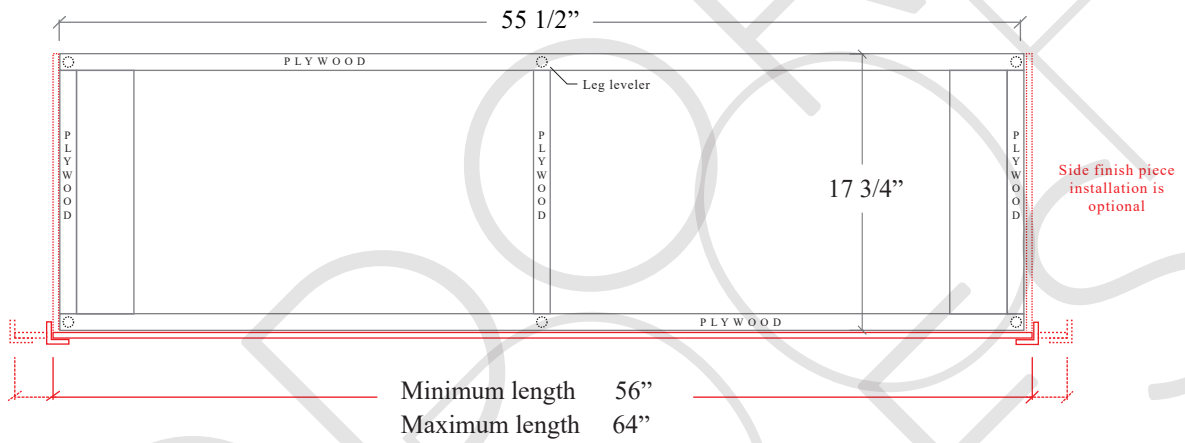

60" BRIDGEPORT FREE STANDING VANITY DOUBLE SINK

TOP VIEW

FRONT VIEW

SIDE VIEW

TEODOR VANITIES®

1-888-807-2323 | info@teodorvanities.com

60" TOE KICK

-  Finish piece (1/4" thick)
-  Plywood base (3/4" thick)

TOP VIEW

FRONT VIEW

SIDE VIEW

Leg levelers add 1/4" - 7/8"
to plywood base height

TEODOR VANITIES®

1-888-807-2323 | info@teodorvanities.com