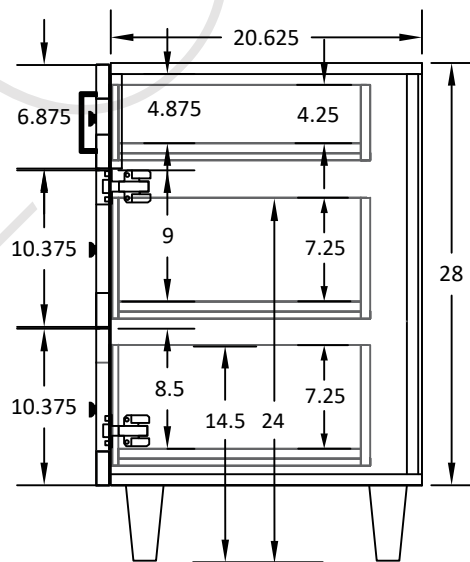

60" BRIDGEPORT FREE STANDING VANITY DOUBLE SINK

TOP VIEW

FRONT VIEW

SIDE VIEW

TEODOR VANITIES®

1-888-807-2323 | info@teodorvanities.com

60" TOE KICK

-  Finish piece (1/4" thick)
-  Plywood base (3/4" thick)

TOP VIEW

FRONT VIEW

SIDE VIEW

Leg levelers add 1/4" - 7/8"
to plywood base height

TEODOR VANITIES®

1-888-807-2323 | info@teodorvanities.com