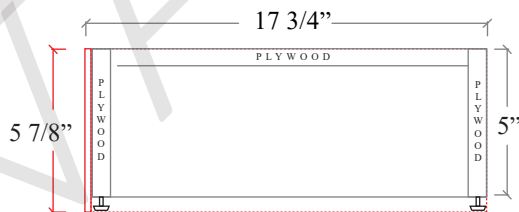

60" BRIDGEPORT FREE STANDING VANITY DOUBLE SINK

TOP VIEW

FRONT VIEW

SIDE VIEW

TEODOR VANITIES®

1-888-807-2323 | info@teodorvanities.com

60" TOE KICK

-  Finish piece (1/4" thick)
-  Plywood base (3/4" thick)

TOP VIEW

FRONT VIEW

SIDE VIEW

Leg levelers add 1/4" - 7/8"
to plywood base height

TEODOR VANITIES®

1-888-807-2323 | info@teodorvanities.com