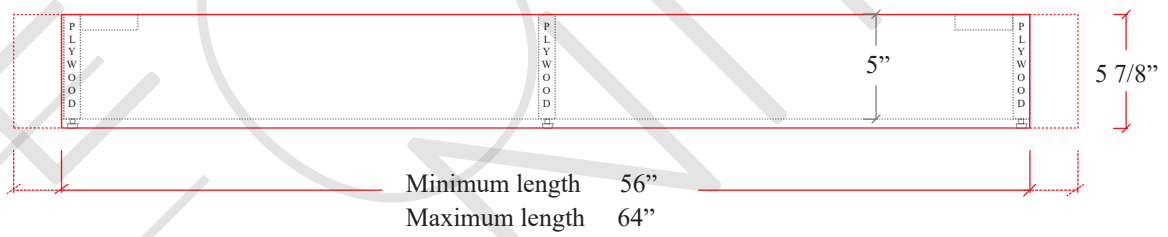

60" BRIDGEPORT FREE STANDING VANITY DOUBLE SINK

TOP VIEW

FRONT VIEW

SIDE VIEW

TEODOR VANITIES®

1-888-807-2323 | info@teodorvanities.com

60" TOE KICK

-  Finish piece (1/4" thick)
-  Plywood base (3/4" thick)

TOP VIEW

FRONT VIEW

SIDE VIEW

Leg levelers add 1/4" - 7/8"
to plywood base height

TEODOR VANITIES®

1-888-807-2323 | info@teodorvanities.com