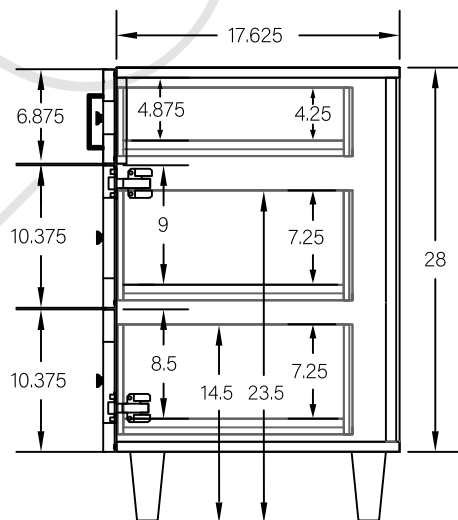

36" SLIM BRIDGEPORT FREE STANDING VANITY RIGHT SINK W/ DOORS

TOP VIEW

FRONT VIEW

SIDE VIEW

TEODOR

1-888-807-2323 | info@teodorvanities.com

36" SLIM TOE KICK

-  Finish piece (1/4" thick)
-  Plywood base (3/4" thick)

TOP VIEW

Side finish piece installation is optional

FRONT VIEW

SIDE VIEW

Leg levelers add 1/4" - 7/8" to plywood base height

TEODOR

1-888-807-2323 | info@teodorvanities.com