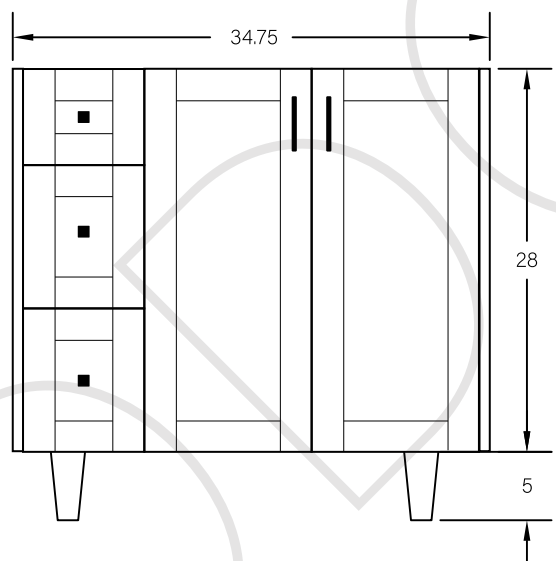

36" SLIM BRIDGEPORT FREE STANDING VANITY RIGHT SINK W/ DOORS

TOP VIEW

FRONT VIEW

SIDE VIEW

TEODOR

1-888-807-2323 | info@teodorvanities.com

36" SLIM TOE KICK

-  Finish piece (1/4" thick)
-  Plywood base (3/4" thick)

TOP VIEW

Side finish piece installation is optional

FRONT VIEW

SIDE VIEW

Leg levelers add 1/4" - 7/8" to plywood base height

TEODOR

1-888-807-2323 | info@teodorvanities.com