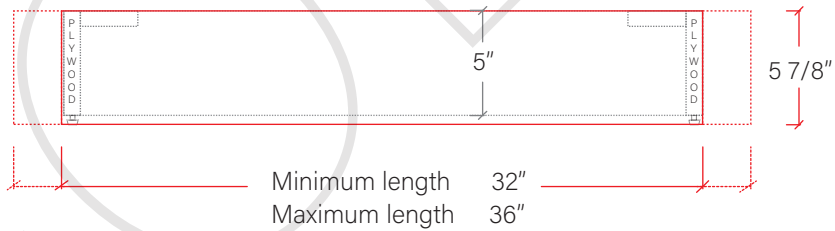

36" SLIM BRIDGEPORT FREE STANDING VANITY RIGHT SINK W/ DOORS

TOP VIEW

FRONT VIEW

SIDE VIEW

TEODOR

1-888-807-2323 | info@teodorvanities.com

36" SLIM TOE KICK

-  Finish piece (1/4" thick)
-  Plywood base (3/4" thick)

TOP VIEW

Side finish piece installation is optional

FRONT VIEW

SIDE VIEW

Leg levelers add 1/4" - 7/8" to plywood base height

TEODOR

1-888-807-2323 | info@teodorvanities.com