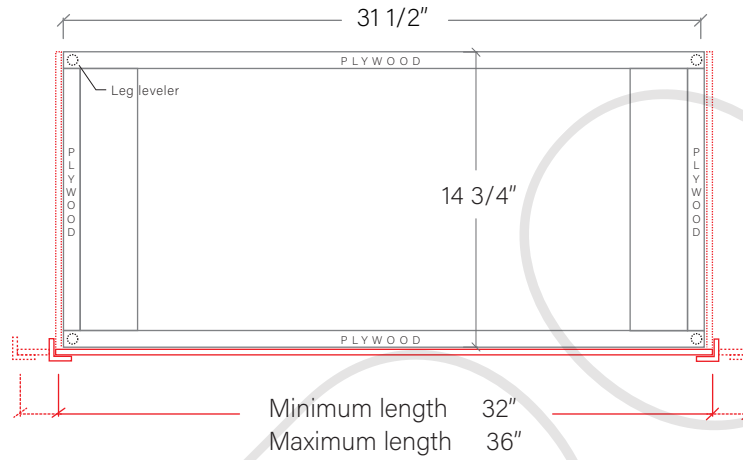

36" SLIM BRIDGEPORT FREE STANDING VANITY RIGHT SINK W/ DOORS

TOP VIEW

FRONT VIEW

SIDE VIEW

TEODOR

1-888-807-2323 | info@teodorvanities.com

36" SLIM TOE KICK

-  Finish piece (1/4" thick)
-  Plywood base (3/4" thick)

TOP VIEW

Side finish piece installation is optional

FRONT VIEW

SIDE VIEW

Leg levelers add 1/4" - 7/8" to plywood base height

TEODOR

1-888-807-2323 | info@teodorvanities.com