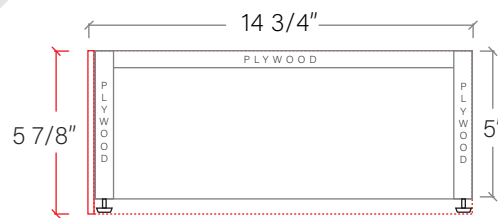

TOP VIEW

Side finish piece installation is optional

FRONT VIEW

SIDE VIEW

Leg levelers add 1/4" - 7/8" to plywood base height

TEODOR

1-888-807-2323 | info@teodorvanities.com