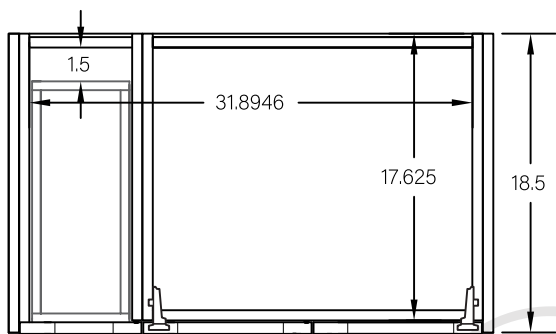

36" SLIM BRIDGEPORT FREE STANDING VANITY RIGHT SINK W/ DOORS

TOP VIEW

FRONT VIEW

SIDE VIEW

TEODOR

1-888-807-2323 | info@teodorvanities.com

36" SLIM TOE KICK

-  Finish piece (1/4" thick)
-  Plywood base (3/4" thick)

TOP VIEW

Side finish piece installation is optional

FRONT VIEW

SIDE VIEW

Leg levelers add 1/4" - 7/8" to plywood base height

TEODOR

1-888-807-2323 | info@teodorvanities.com