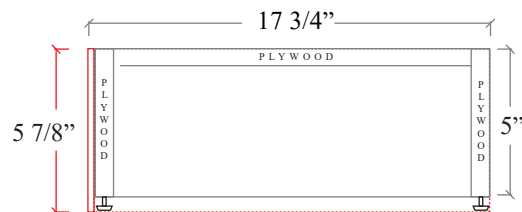

30" BRIDGEPORT FREE STANDING VANITY

TOP VIEW

FRONT VIEW

SIDE VIEW

TEODOR VANITIES®

1-888-807-2323 | info@teodorvanities.com

30" TOE KICK

- Finish piece (1/4" thick)
- Plywood base (3/4" thick)

TOP VIEW

FRONT VIEW

SIDE VIEW

Leg levelers add 1/4" - 7/8" to plywood base height

TEODOR VANITIES®

1-888-807-2323 | info@teodorvanities.com