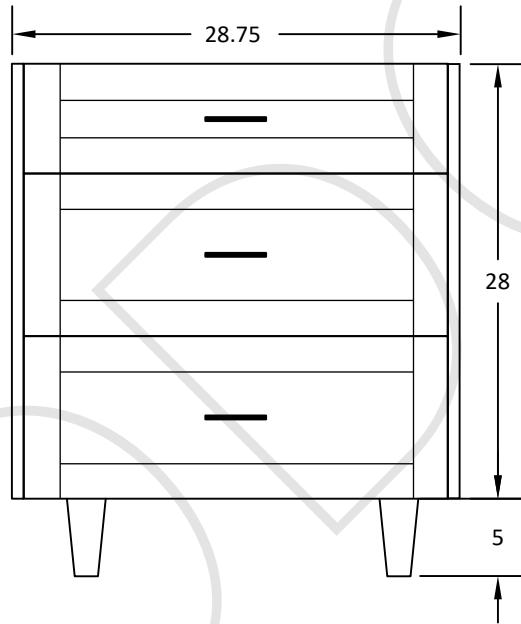

30" BRIDGEPORT FREE STANDING VANITY

TOP VIEW

FRONT VIEW

SIDE VIEW

TEODOR VANITIES®

1-888-807-2323 | info@teodorvanities.com

30" TOE KICK

- Finish piece (1/4" thick)
- Plywood base (3/4" thick)

TOP VIEW

FRONT VIEW

SIDE VIEW

Leg levelers add 1/4" - 7/8" to plywood base height

TEODOR VANITIES®

1-888-807-2323 | info@teodorvanities.com