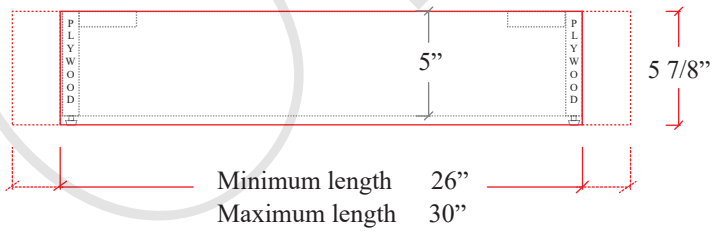

30" BRIDGEPORT FREE STANDING VANITY

TOP VIEW

FRONT VIEW

SIDE VIEW

TEODOR VANITIES®

1-888-807-2323 | info@teodorvanities.com

30" TOE KICK

- Finish piece (1/4" thick)
- Plywood base (3/4" thick)

TOP VIEW

FRONT VIEW

SIDE VIEW

Leg levelers add 1/4" - 7/8" to plywood base height

TEODOR VANITIES®

1-888-807-2323 | info@teodorvanities.com