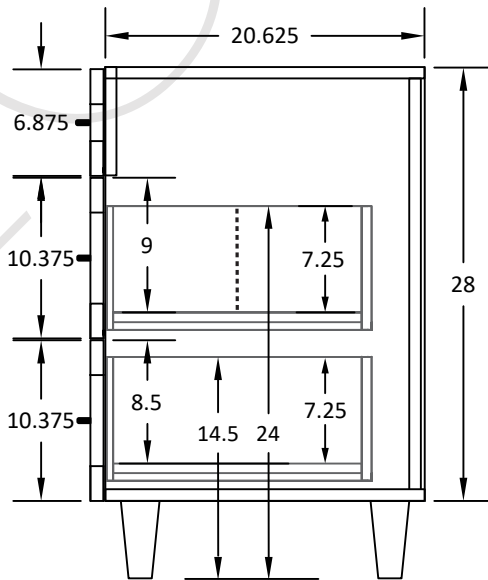

30" BRIDGEPORT FREE STANDING VANITY

TOP VIEW

FRONT VIEW

SIDE VIEW

TEODOR VANITIES®

1-888-807-2323 | info@teodorvanities.com

30" TOE KICK

- Finish piece (1/4" thick)
- Plywood base (3/4" thick)

TOP VIEW

FRONT VIEW

SIDE VIEW

Leg levelers add 1/4" - 7/8" to plywood base height

TEODOR VANITIES®

1-888-807-2323 | info@teodorvanities.com