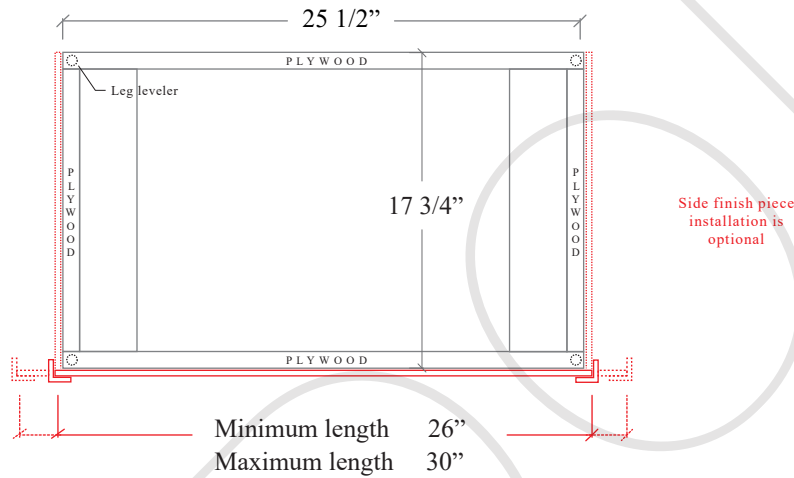

30" BRIDGEPORT FREE STANDING VANITY

TOP VIEW

FRONT VIEW

SIDE VIEW

TEODOR VANITIES®

1-888-807-2323 | info@teodorvanities.com

30" TOE KICK

- Finish piece (1/4" thick)
- Plywood base (3/4" thick)

TOP VIEW

FRONT VIEW

SIDE VIEW

Leg levelers add 1/4" - 7/8" to plywood base height

TEODOR VANITIES®

1-888-807-2323 | info@teodorvanities.com