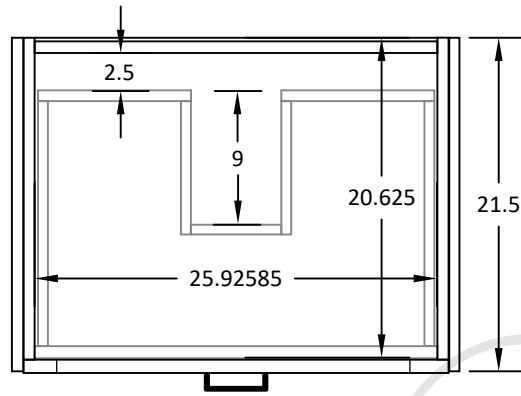

30" BRIDGEPORT FREE STANDING VANITY

TOP VIEW

FRONT VIEW

SIDE VIEW

TEODOR VANITIES®

1-888-807-2323 | info@teodorvanities.com

30" TOE KICK

- Finish piece (1/4" thick)
- Plywood base (3/4" thick)

TOP VIEW

FRONT VIEW

SIDE VIEW

Leg levelers add 1/4" - 7/8" to plywood base height

TEODOR VANITIES®

1-888-807-2323 | info@teodorvanities.com