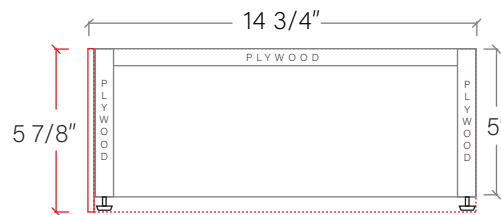

30" SLIM BRIDGEPORT FREE STANDING VANITY W/ DOORS

TOP VIEW

FRONT VIEW

SIDE VIEW

TEODOR

1-888-807-2323 | info@teodorvanities.com

30" SLIM TOE KICK

-  Finish piece (1/4" thick)
-  Plywood base (3/4" thick)

TOP VIEW

FRONT VIEW

SIDE VIEW

Leg levelers add 1/4" - 7/8" to plywood base height

TEODOR

1-888-807-2323 | info@teodorvanities.com