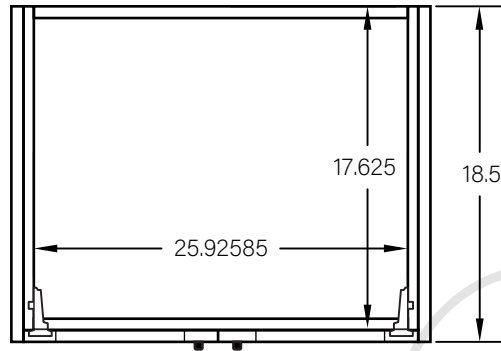

30" SLIM BRIDGEPORT FREE STANDING VANITY W/ DOORS

TOP VIEW

FRONT VIEW

SIDE VIEW

TEODOR

1-888-807-2323 | info@teodorvanities.com

30" SLIM TOE KICK

-  Finish piece (1/4" thick)
-  Plywood base (3/4" thick)

TOP VIEW

FRONT VIEW

SIDE VIEW

Leg levelers add 1/4" - 7/8" to plywood base height

TEODOR

1-888-807-2323 | info@teodorvanities.com