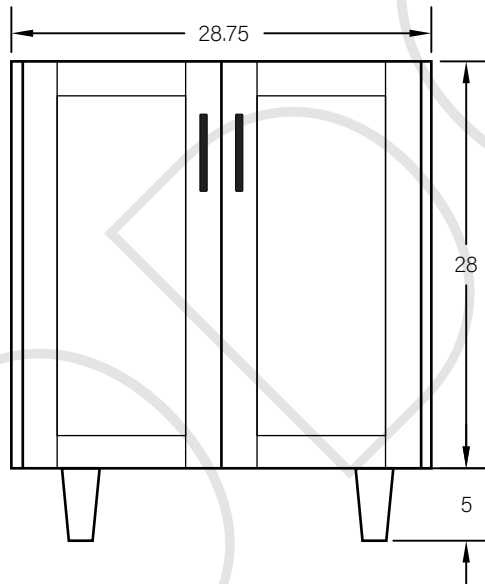

30" SLIM BRIDGEPORT FREE STANDING VANITY W/ DOORS

TOP VIEW

FRONT VIEW

SIDE VIEW

TEODOR

1-888-807-2323 | info@teodorvanities.com

30" SLIM TOE KICK

-  Finish piece (1/4" thick)
-  Plywood base (3/4" thick)

TOP VIEW

FRONT VIEW

SIDE VIEW

Leg levelers add 1/4" - 7/8" to plywood base height

TEODOR

1-888-807-2323 | info@teodorvanities.com