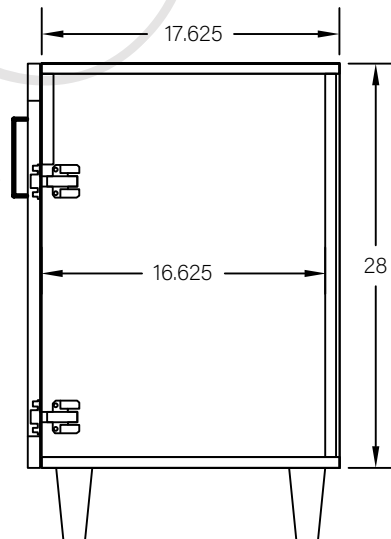

30" SLIM BRIDGEPORT FREE STANDING VANITY W/ DOORS

TOP VIEW

FRONT VIEW

SIDE VIEW

TEODOR

1-888-807-2323 | info@teodorvanities.com

30" SLIM TOE KICK

-  Finish piece (1/4" thick)
-  Plywood base (3/4" thick)

TOP VIEW

FRONT VIEW

SIDE VIEW

Leg levelers add 1/4" - 7/8" to plywood base height

TEODOR

1-888-807-2323 | info@teodorvanities.com