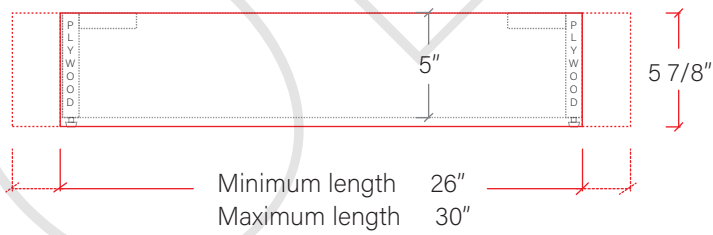

30" SLIM BRIDGEPORT FREE STANDING VANITY W/ DOORS

TOP VIEW

FRONT VIEW

SIDE VIEW

TEODOR

1-888-807-2323 | info@teodorvanities.com

30" SLIM TOE KICK

-  Finish piece (1/4" thick)
-  Plywood base (3/4" thick)

TOP VIEW

FRONT VIEW

SIDE VIEW

Leg levelers add 1/4" - 7/8" to plywood base height

TEODOR

1-888-807-2323 | info@teodorvanities.com