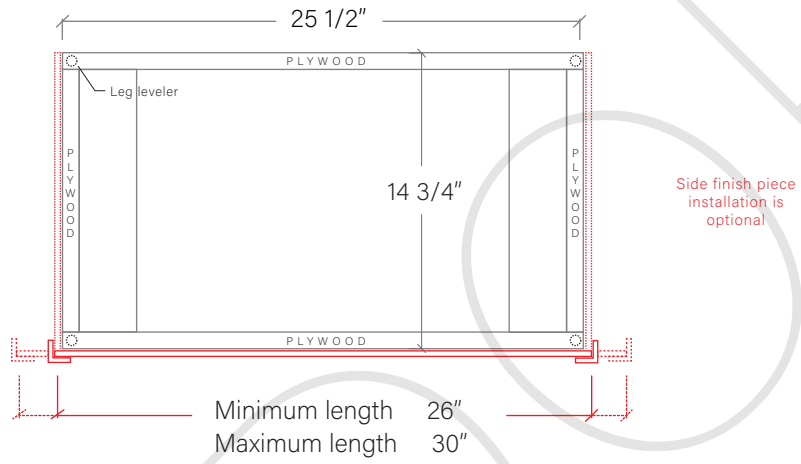

30" SLIM BRIDGEPORT FREE STANDING VANITY W/ DOORS

TOP VIEW

FRONT VIEW

SIDE VIEW

TEODOR

1-888-807-2323 | info@teodorvanities.com

30" SLIM TOE KICK

-  Finish piece (1/4" thick)
-  Plywood base (3/4" thick)

TOP VIEW

FRONT VIEW

SIDE VIEW

Leg levelers add 1/4" - 7/8" to plywood base height

TEODOR

1-888-807-2323 | info@teodorvanities.com