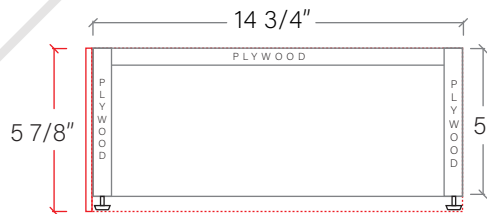

24" SLIM BRIDGEPORT FREE STANDING VANITY ALL DRAWERS

TOP VIEW

FRONT VIEW

SIDE VIEW

TEODOR

1-888-807-2323 | info@teodorvanities.com

24" SLIM TOE KICK

TOP VIEW

-  Finish piece (1/4" thick)
-  Plywood base (3/4" thick)

Side finish piece installation is optional

FRONT VIEW

SIDE VIEW

Leg levelers add 1/4" - 7/8" to plywood base height

TEODOR

1-888-807-2323 | info@teodorvanities.com