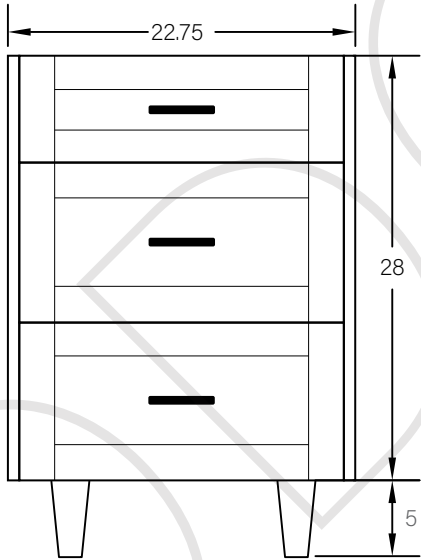

24" SLIM BRIDGEPORT FREE STANDING VANITY ALL DRAWERS

TOP VIEW

FRONT VIEW

SIDE VIEW

TEODOR

1-888-807-2323 | info@teodorvanities.com

24" SLIM TOE KICK

TOP VIEW

-  Finish piece (1/4" thick)
-  Plywood base (3/4" thick)

Side finish piece installation is optional

FRONT VIEW

SIDE VIEW

Leg levelers add 1/4" - 7/8" to plywood base height

TEODOR

1-888-807-2323 | info@teodorvanities.com