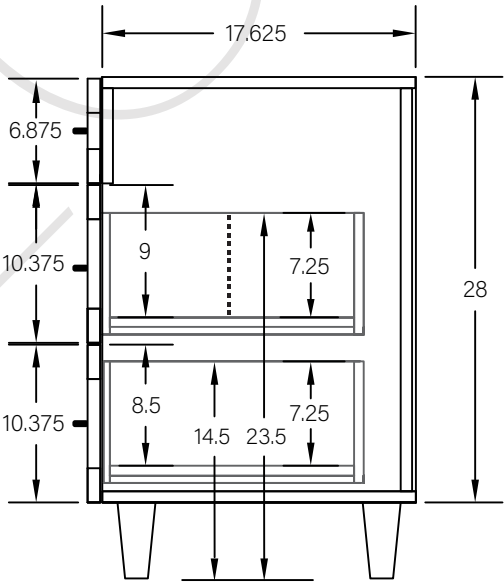

24" SLIM BRIDGEPORT FREE STANDING VANITY ALL DRAWERS

TOP VIEW

FRONT VIEW

SIDE VIEW

TEODOR

1-888-807-2323 | info@teodorvanities.com

24" SLIM TOE KICK

TOP VIEW

-  Finish piece (1/4" thick)
-  Plywood base (3/4" thick)

Side finish piece installation is optional

FRONT VIEW

SIDE VIEW

Leg levelers add 1/4" - 7/8" to plywood base height

TEODOR

1-888-807-2323 | info@teodorvanities.com