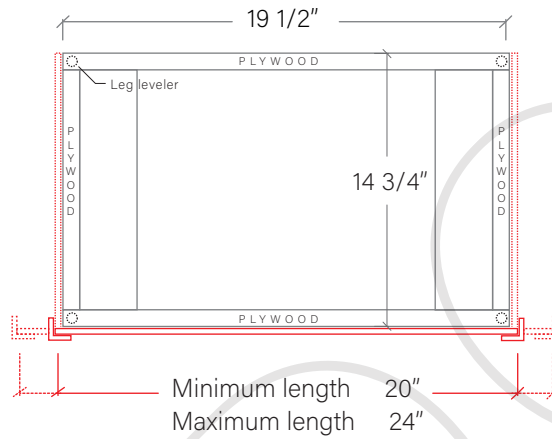

24" SLIM BRIDGEPORT FREE STANDING VANITY ALL DRAWERS

TOP VIEW

FRONT VIEW

SIDE VIEW

TEODOR

1-888-807-2323 | info@teodorvanities.com

24" SLIM TOE KICK

TOP VIEW

-  Finish piece (1/4" thick)
-  Plywood base (3/4" thick)

Side finish piece installation is optional

FRONT VIEW

SIDE VIEW

Leg levelers add 1/4" - 7/8" to plywood base height

TEODOR

1-888-807-2323 | info@teodorvanities.com