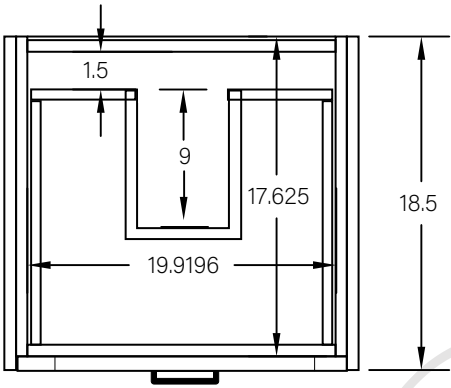

24" SLIM BRIDGEPORT FREE STANDING VANITY ALL DRAWERS

TOP VIEW

FRONT VIEW

SIDE VIEW

TEODOR

1-888-807-2323 | info@teodorvanities.com

24" SLIM TOE KICK

TOP VIEW

-  Finish piece (1/4" thick)
-  Plywood base (3/4" thick)

Side finish piece installation is optional

FRONT VIEW

SIDE VIEW

Leg levelers add 1/4" - 7/8" to plywood base height

TEODOR

1-888-807-2323 | info@teodorvanities.com