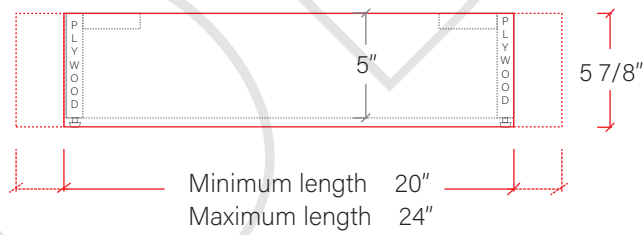

24" SLIM BRIDGEPORT FREE STANDING VANITY ALL DRAWERS

TOP VIEW

FRONT VIEW

SIDE VIEW

TEODOR

1-888-807-2323 | info@teodorvanities.com

24" SLIM TOE KICK

TOP VIEW

-  Finish piece (1/4" thick)
-  Plywood base (3/4" thick)

Side finish piece installation is optional

FRONT VIEW

SIDE VIEW

Leg levelers add 1/4" - 7/8" to plywood base height

TEODOR

1-888-807-2323 | info@teodorvanities.com