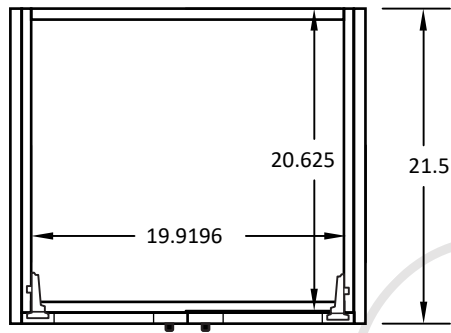

24" BRIDGEPORT FREE STANDING VANITY W/ DOORS

TOP VIEW

FRONT VIEW

SIDE VIEW

TEODOR VANITIES®

1-888-807-2323 | info@thevanitystore.com

24" TOE KICK

-  Finish piece (1/4" thick)
-  Plywood base (3/4" thick)

TOP VIEW

Side finish piece installation is optional

FRONT VIEW

SIDE VIEW

Leg levelers add 1/4" - 7/8" to plywood base height

TEODOR VANITIES®

1-888-807-2323 | info@teodorvanities.com