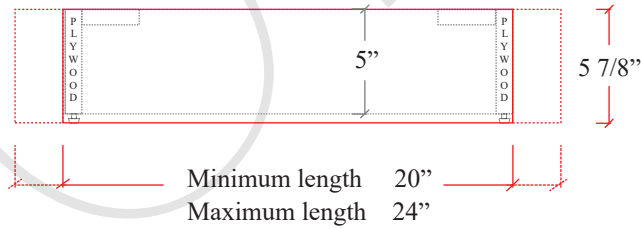

24" BRIDGEPORT FREE STANDING VANITY W/ DOORS

TOP VIEW

FRONT VIEW

SIDE VIEW

TEODOR VANITIES®

1-888-807-2323 | info@thevanitystore.com

24" TOE KICK

-  Finish piece (1/4" thick)
-  Plywood base (3/4" thick)

TOP VIEW

Side finish piece installation is optional

FRONT VIEW

SIDE VIEW

Leg levelers add 1/4" - 7/8" to plywood base height

TEODOR VANITIES®

1-888-807-2323 | info@teodorvanities.com