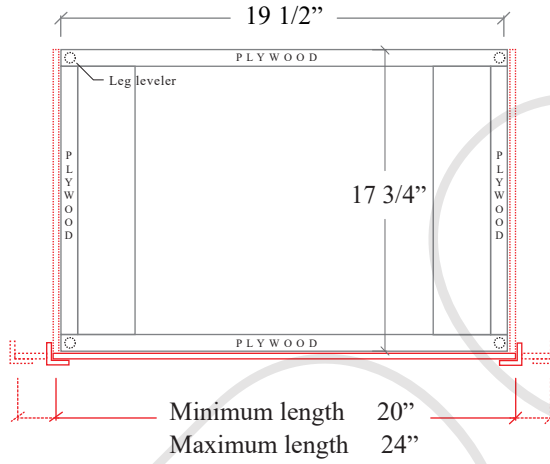

24" BRIDGEPORT FREE STANDING VANITY W/ DOORS

TOP VIEW

FRONT VIEW

SIDE VIEW

TEODOR VANITIES®

1-888-807-2323 | info@thevanitystore.com

24" TOE KICK

-  Finish piece (1/4" thick)
-  Plywood base (3/4" thick)

TOP VIEW

Side finish piece installation is optional

FRONT VIEW

SIDE VIEW

Leg levelers add 1/4" - 7/8" to plywood base height

TEODOR VANITIES®

1-888-807-2323 | info@teodorvanities.com