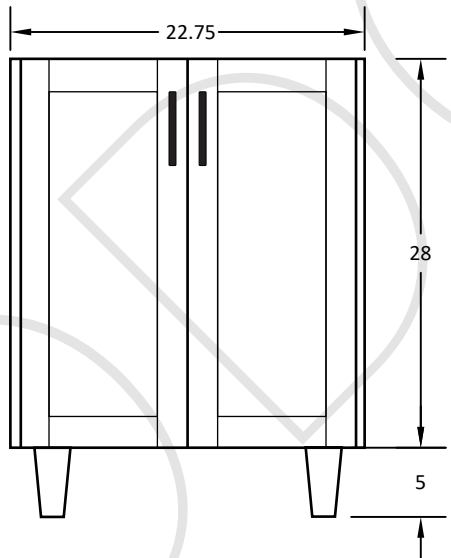

24" BRIDGEPORT FREE STANDING VANITY W/ DOORS

TOP VIEW

FRONT VIEW

SIDE VIEW

TEODOR VANITIES®

1-888-807-2323 | info@thevanitystore.com

24" TOE KICK

-  Finish piece (1/4" thick)
-  Plywood base (3/4" thick)

TOP VIEW

Side finish piece installation is optional

FRONT VIEW

SIDE VIEW

Leg levelers add 1/4" - 7/8" to plywood base height

TEODOR VANITIES®

1-888-807-2323 | info@teodorvanities.com