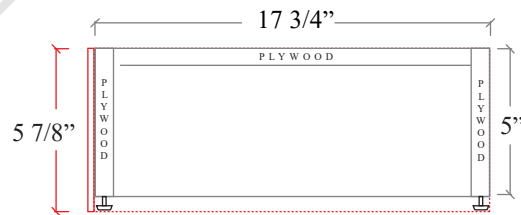

TOP VIEW

Side finish piece installation is optional

FRONT VIEW

SIDE VIEW

Leg levelers add 1/4" - 7/8" to plywood base height

TEODOR VANITIES®

1-888-807-2323 | info@teodorvanities.com