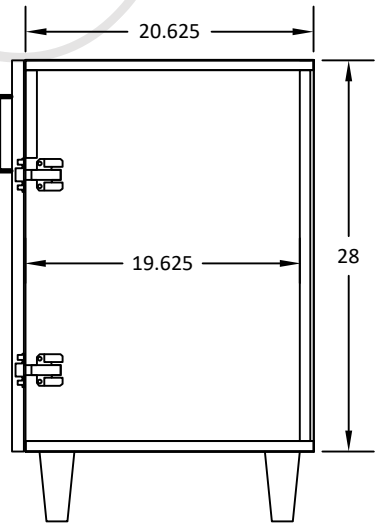

24" BRIDGEPORT FREE STANDING VANITY W/ DOORS

TOP VIEW

FRONT VIEW

SIDE VIEW

TEODOR VANITIES®

1-888-807-2323 | info@thevanitystore.com

24" TOE KICK

-  Finish piece (1/4" thick)
-  Plywood base (3/4" thick)

TOP VIEW

Side finish piece installation is optional

FRONT VIEW

SIDE VIEW

Leg levelers add 1/4" - 7/8" to plywood base height

TEODOR VANITIES®

1-888-807-2323 | info@teodorvanities.com