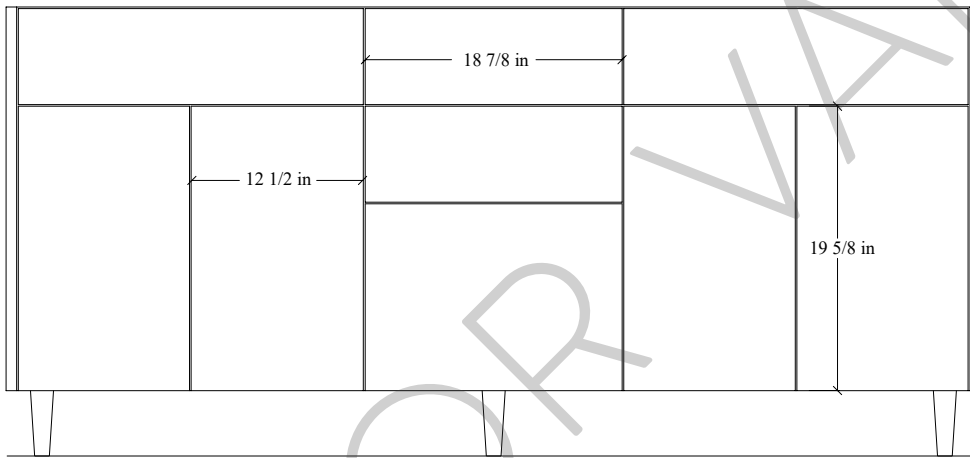

# 72D" Austin SLIM Free Standing Vanity

TOP VIEW

FRONT VIEW

SIDE VIEW

Secure vanity to studs within 4" from side gables. →

INSIDE BACK VIEW