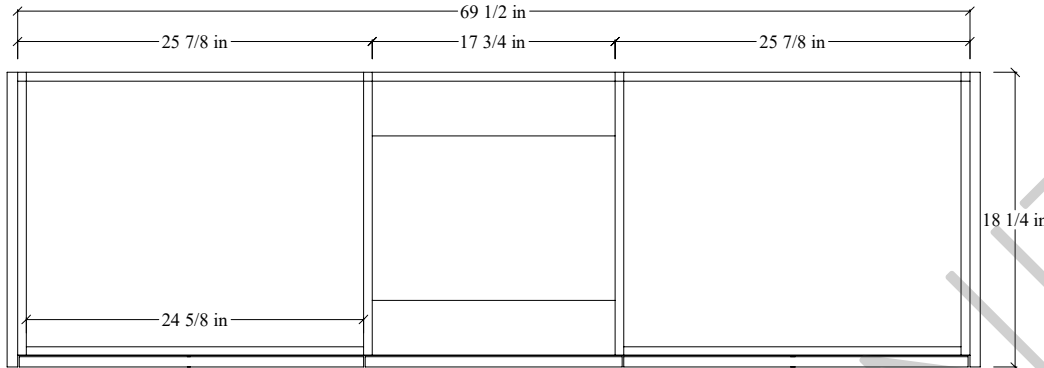

# 72D" Austin SLIM Free Standing Vanity

TOP VIEW

FRONT VIEW

SIDE VIEW

Secure vanity to studs within 4" from side gables. →

INSIDE BACK VIEW