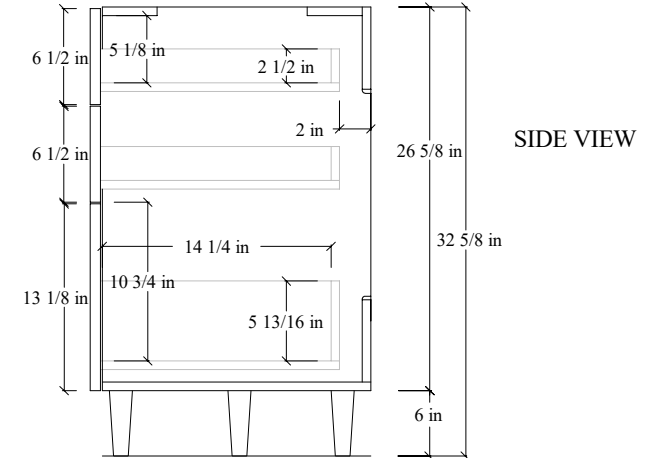

# 72D" Austin SLIM Free Standing Vanity

TOP VIEW

FRONT VIEW

SIDE VIEW

Secure vanity to studs within 4" from side gables. →

INSIDE BACK VIEW