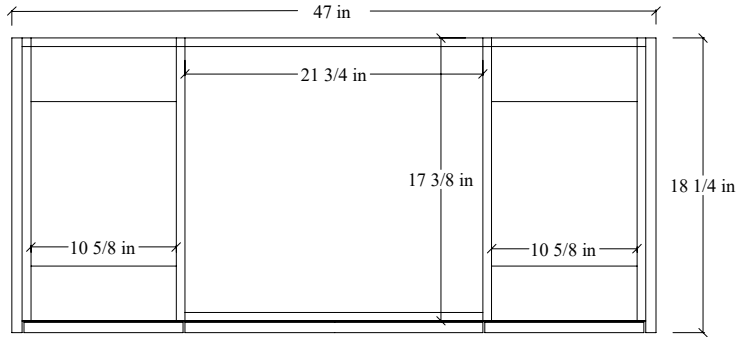

48" Austin SLIM Free Standing Vanity

TOP VIEW

FRONT VIEW

SIDE VIEW

Secure vanity to studs within 4" from side gables. →

INSIDE BACK VIEW