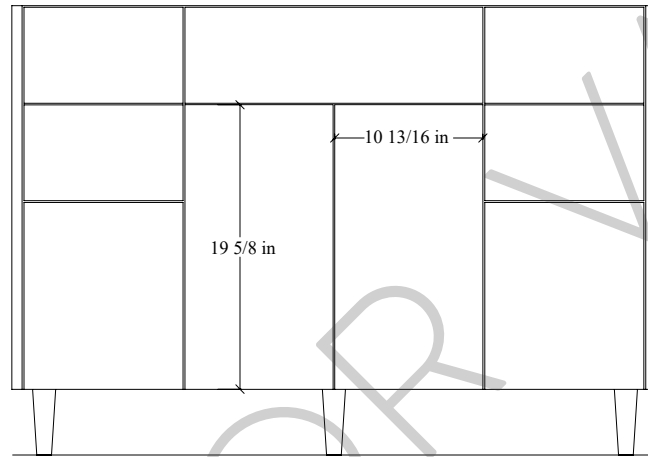

48" Austin SLIM Free Standing Vanity

TOP VIEW

FRONT VIEW

SIDE VIEW

Secure vanity to studs within 4" from side gables. →

INSIDE BACK VIEW