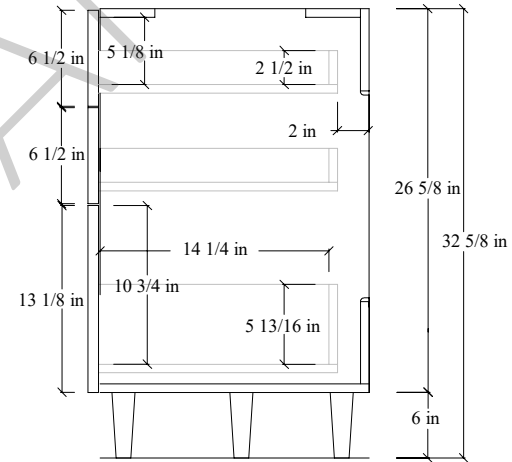

48" Austin SLIM Free Standing Vanity

TOP VIEW

FRONT VIEW

SIDE VIEW

Secure vanity to studs within 4" from side gables. →

INSIDE BACK VIEW