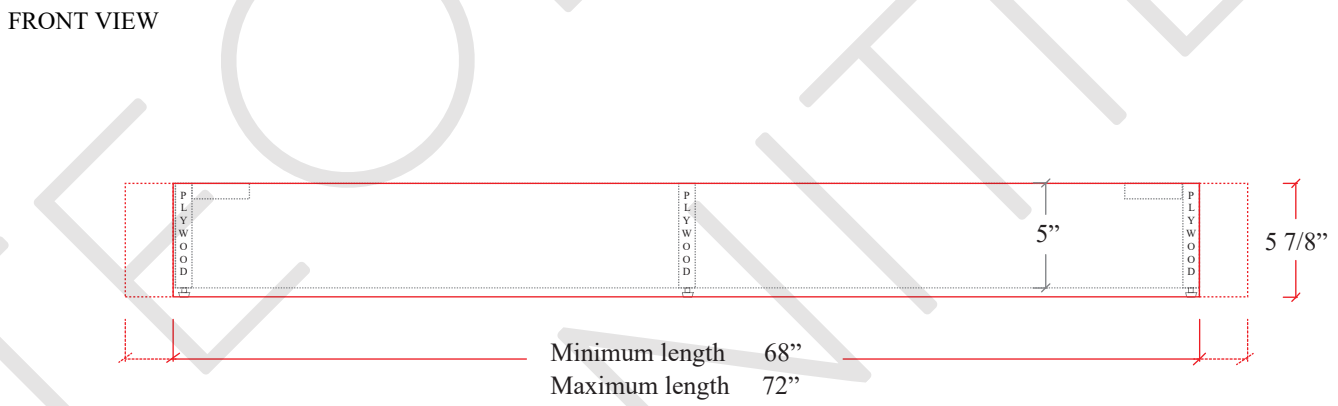

72" ASHER FREE STANDING VANITY DOUBLE SINK

TOP VIEW

FRONT VIEW

SIDE VIEW

INSIDE BACK VIEW

Secure vanity to studs within 4"
← from side gables.

72" TOE KICK

- Finish piece (1/4" thick)
- Plywood base (3/4" thick)