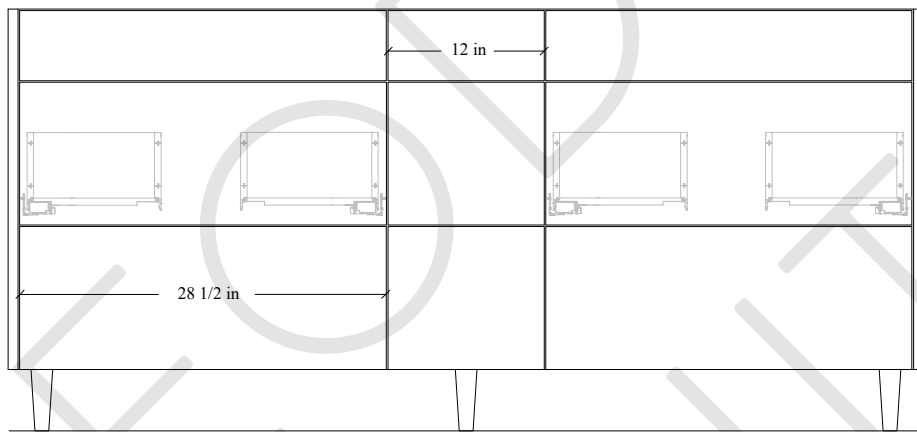

72" ASHER FREE STANDING VANITY DOUBLE SINK

TOP VIEW

FRONT VIEW

SIDE VIEW

INSIDE BACK VIEW

Secure vanity to studs within 4"
← from side gables.

72" TOE KICK

- Finish piece (1/4" thick)
- Plywood base (3/4" thick)