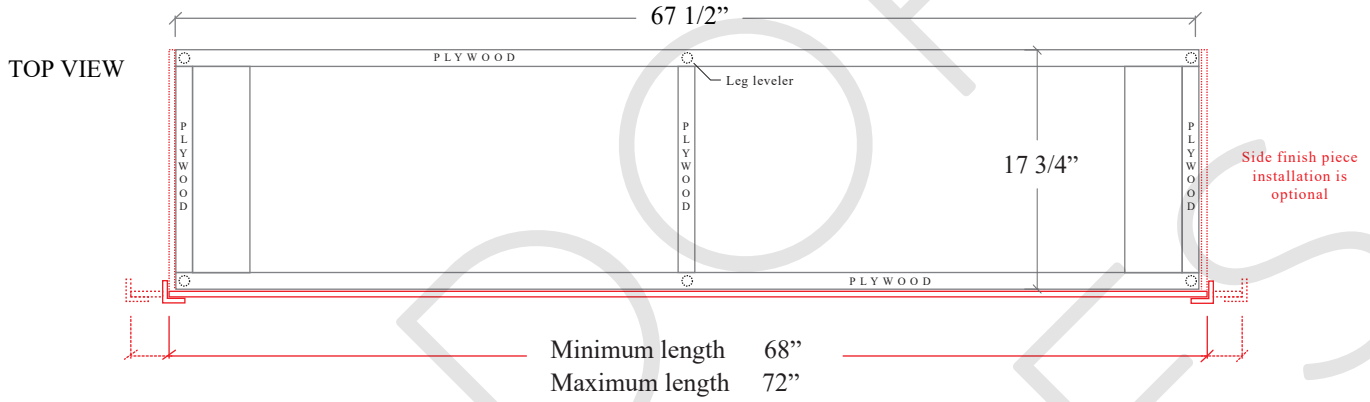

72" ASHER FREE STANDING VANITY DOUBLE SINK

TOP VIEW

FRONT VIEW

SIDE VIEW

INSIDE BACK VIEW

Secure vanity to studs within 4"
← from side gables.

72" TOE KICK

- Finish piece (1/4" thick)
- Plywood base (3/4" thick)