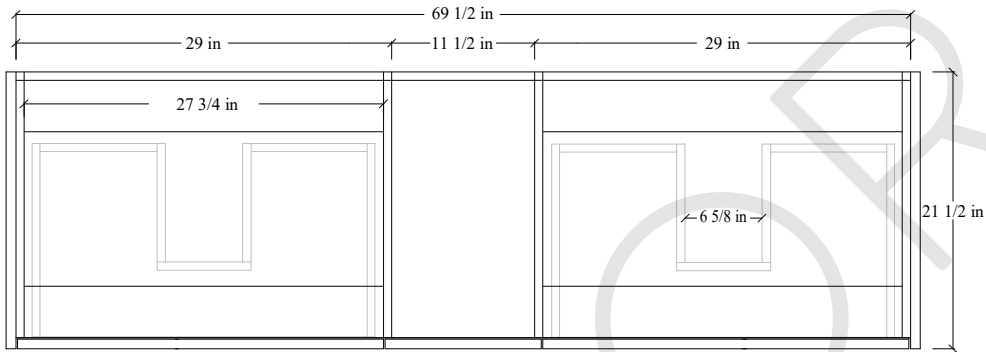

72" ASHER FREE STANDING VANITY DOUBLE SINK

TOP VIEW

FRONT VIEW

SIDE VIEW

INSIDE BACK VIEW

Secure vanity to studs within 4"
← from side gables.

72" TOE KICK

- Finish piece (1/4" thick)
- Plywood base (3/4" thick)