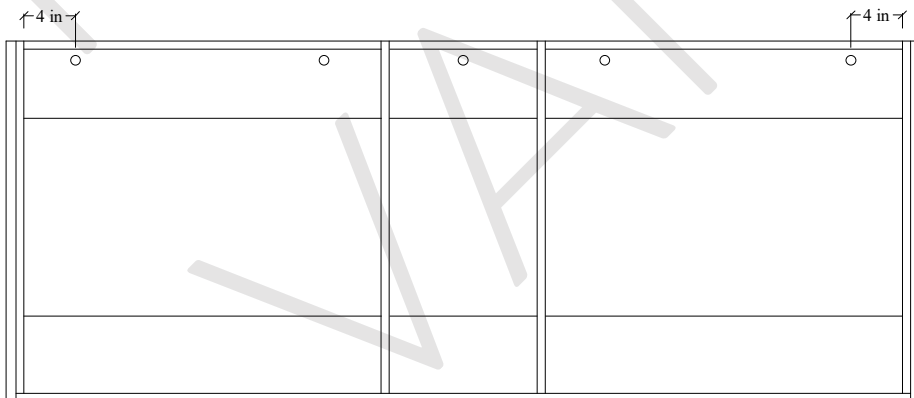

72" ASHER FREE STANDING VANITY DOUBLE SINK

TOP VIEW

FRONT VIEW

SIDE VIEW

INSIDE BACK VIEW

Secure vanity to studs within 4"
← from side gables.

72" TOE KICK

- Finish piece (1/4" thick)
- Plywood base (3/4" thick)