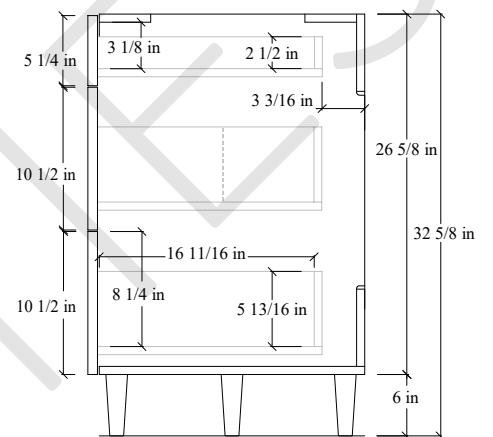

72" ASHER FREE STANDING VANITY DOUBLE SINK

TOP VIEW

FRONT VIEW

SIDE VIEW

INSIDE BACK VIEW

Secure vanity to studs within 4"
← from side gables.

72" TOE KICK

- Finish piece (1/4" thick)
- Plywood base (3/4" thick)