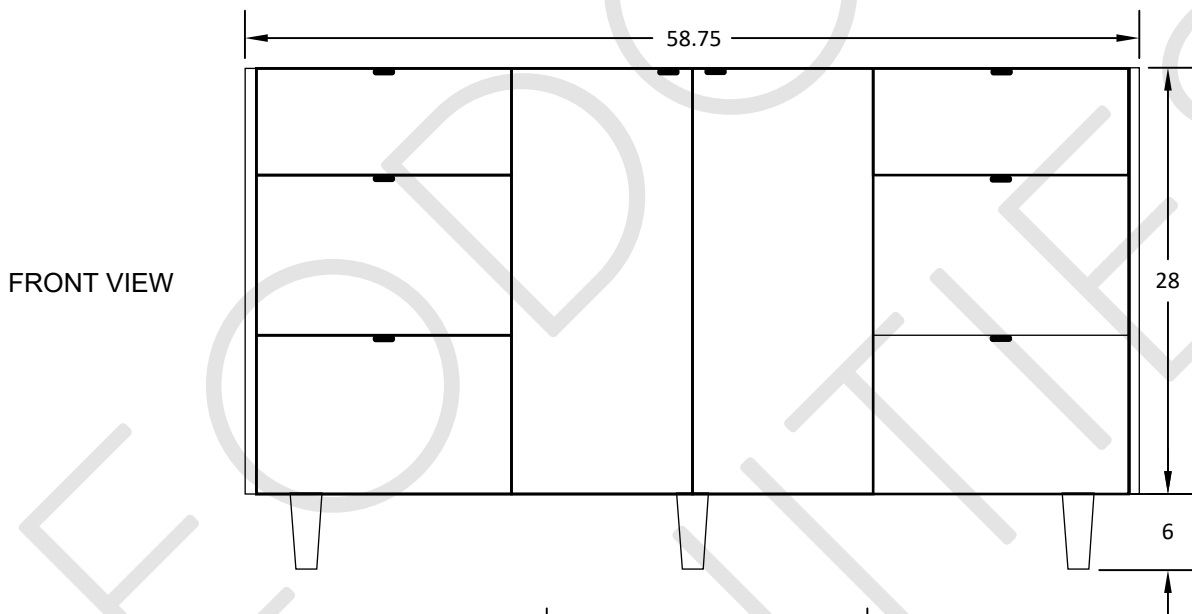

60" ASHBURY FREE STANDING VANITY SINGLE SINK

TEODOR VANITIES®

1-888-807-2323 | info@thevanitystore.com