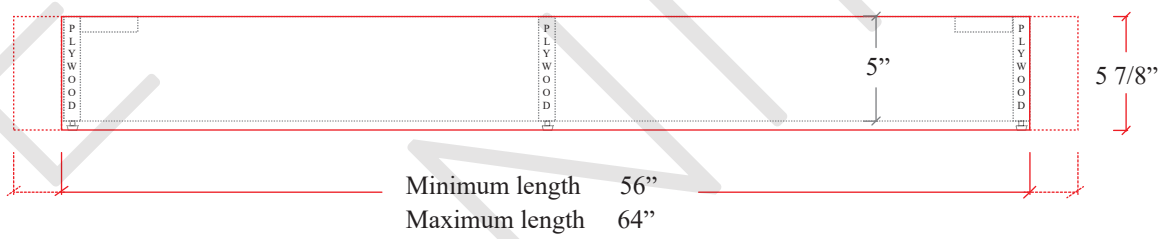

# 60" TOE KICK

- Finish piece (1/4" thick)
- Plywood base (3/4" thick)

TOP VIEW

FRONT VIEW

SIDE VIEW

Leg levelers add 1/4" - 7/8"  
to plywood base height

TEODOR VANITIES®

1-888-807-2323 | info@thevanitystore.com