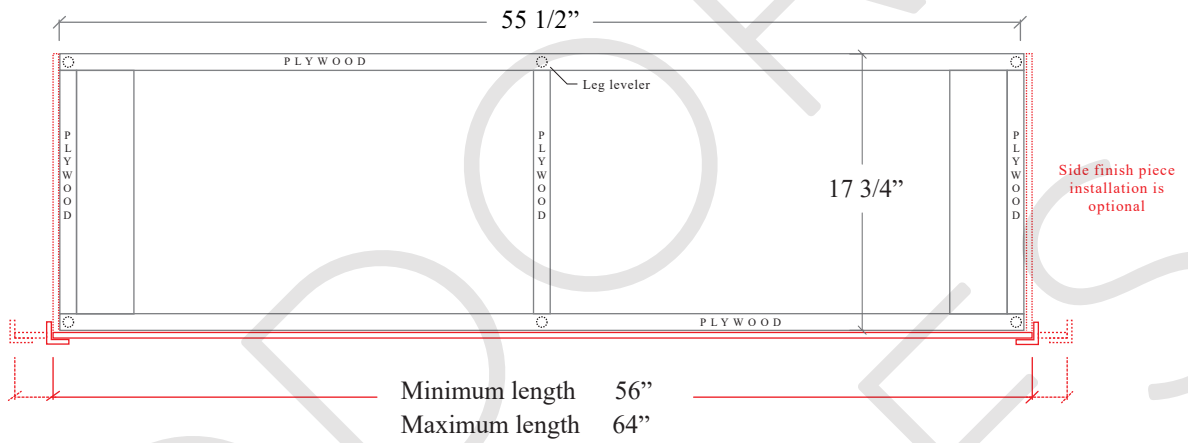

# 60" TOE KICK

- Finish piece (1/4" thick)
- Plywood base (3/4" thick)

TOP VIEW

FRONT VIEW

SIDE VIEW

Leg levelers add 1/4" - 7/8"  
to plywood base height

TEODOR VANITIES®

1-888-807-2323 | info@thevanitystore.com