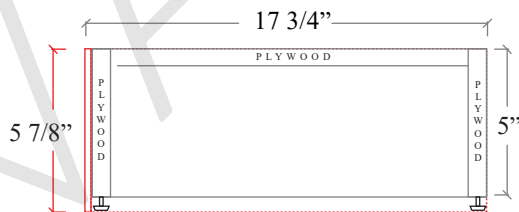

# 60" TOE KICK

- Finish piece (1/4" thick)
- Plywood base (3/4" thick)

TOP VIEW

FRONT VIEW

SIDE VIEW

Leg levelers add 1/4" - 7/8"  
to plywood base height

TEODOR VANITIES®

1-888-807-2323 | info@thevanitystore.com