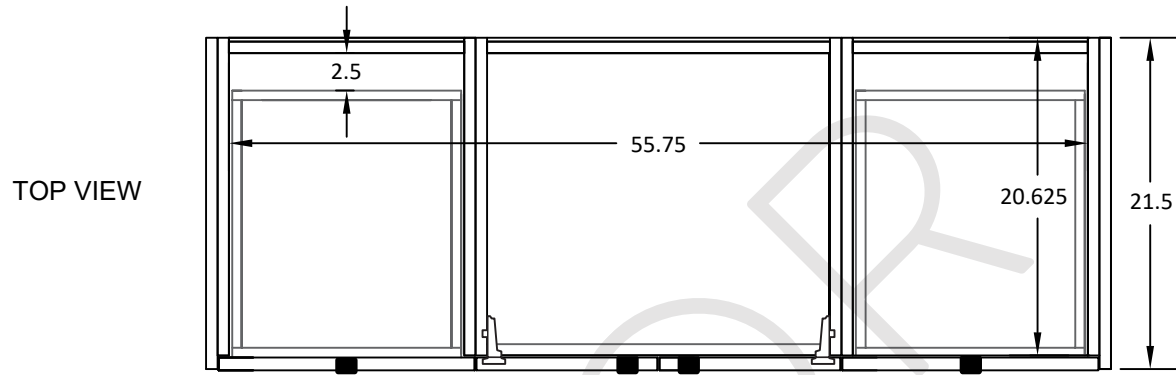

60" ASHBURY FREE STANDING VANITY SINGLE SINK

TEODOR VANITIES®

1-888-807-2323 | info@thevanitystore.com