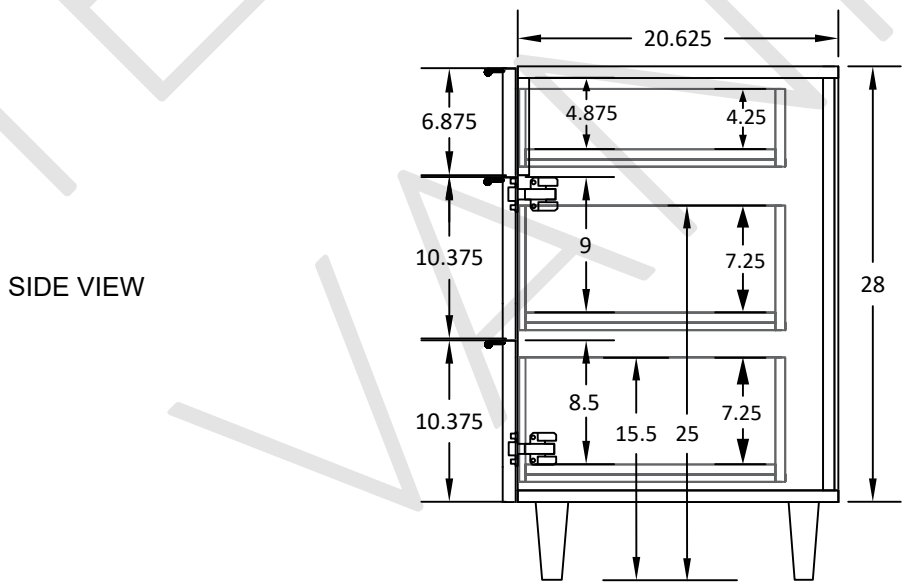

60" ASHBURY FREE STANDING VANITY SINGLE SINK

TEODOR VANITIES®

1-888-807-2323 | info@thevanitystore.com