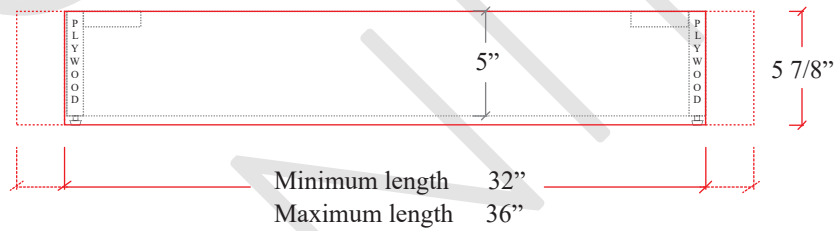

# 36" TOE KICK

-  Finish piece (1/4" thick)
-  Plywood base (3/4" thick)

TOP VIEW

Side finish piece installation is optional

FRONT VIEW

SIDE VIEW

Leg levelers add 1/4" - 7/8" to plywood base height

TEODOR VANITIES®