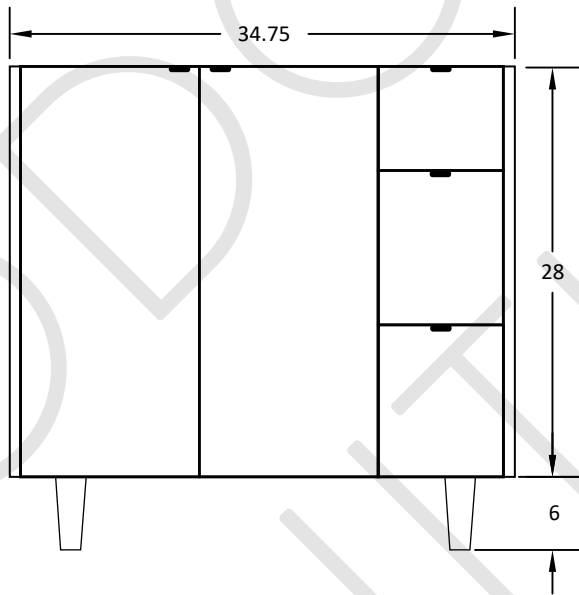

36" ASHBURY FREE STANDING VANITY LEFT SINK

TOP VIEW

FRONT VIEW

SIDE VIEW

TEODOR VANITIES®

1-888-807-2323 | info@thevanitystore.com

# 36" TOE KICK

-  Finish piece (1/4" thick)
-  Plywood base (3/4" thick)

TOP VIEW

Side finish piece installation is optional

FRONT VIEW

SIDE VIEW

Leg levelers add 1/4" - 7/8" to plywood base height

TEODOR VANITIES®