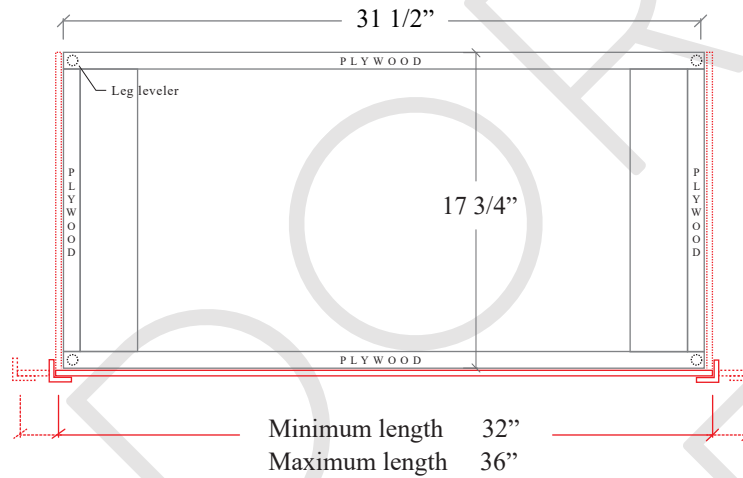

36" ASHBURY FREE STANDING VANITY LEFT SINK

TOP VIEW

FRONT VIEW

SIDE VIEW

TEODOR VANITIES®

1-888-807-2323 | info@thevanitystore.com

# 36" TOE KICK

-  Finish piece (1/4" thick)
-  Plywood base (3/4" thick)

TOP VIEW

Side finish piece installation is optional

FRONT VIEW

SIDE VIEW

Leg levelers add 1/4" - 7/8" to plywood base height

TEODOR VANITIES®