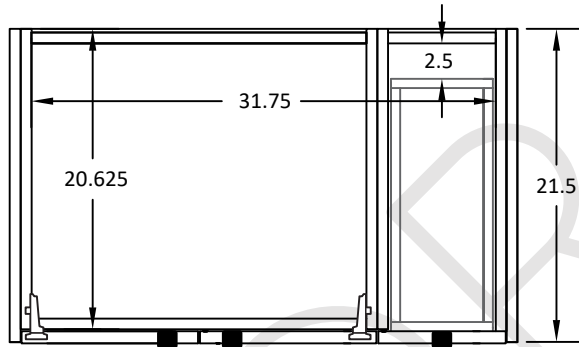

36" ASHBURY FREE STANDING VANITY LEFT SINK

TOP VIEW

FRONT VIEW

SIDE VIEW

TEODOR VANITIES®

1-888-807-2323 | info@thevanitystore.com

# 36" TOE KICK

-  Finish piece (1/4" thick)
-  Plywood base (3/4" thick)

TOP VIEW

Side finish piece installation is optional

FRONT VIEW

SIDE VIEW

Leg levelers add 1/4" - 7/8" to plywood base height

TEODOR VANITIES®