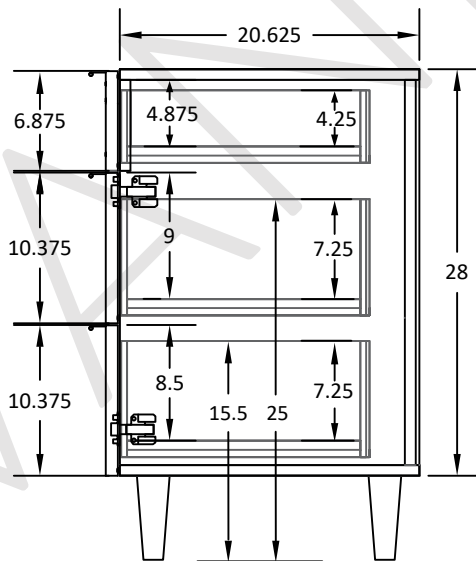

36" ASHBURY FREE STANDING VANITY LEFT SINK

TOP VIEW

FRONT VIEW

SIDE VIEW

TEODOR VANITIES®

1-888-807-2323 | info@thevanitystore.com

# 36" TOE KICK

-  Finish piece (1/4" thick)
-  Plywood base (3/4" thick)

TOP VIEW

Side finish piece installation is optional

FRONT VIEW

SIDE VIEW

Leg levelers add 1/4" - 7/8" to plywood base height

TEODOR VANITIES®