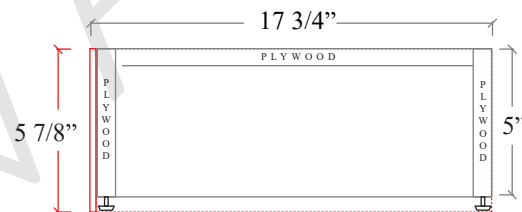

# 36" TOE KICK

-  Finish piece (1/4" thick)
-  Plywood base (3/4" thick)

TOP VIEW

Side finish piece installation is optional

FRONT VIEW

SIDE VIEW

Leg levelers add 1/4" - 7/8" to plywood base height

TEODOR VANITIES®