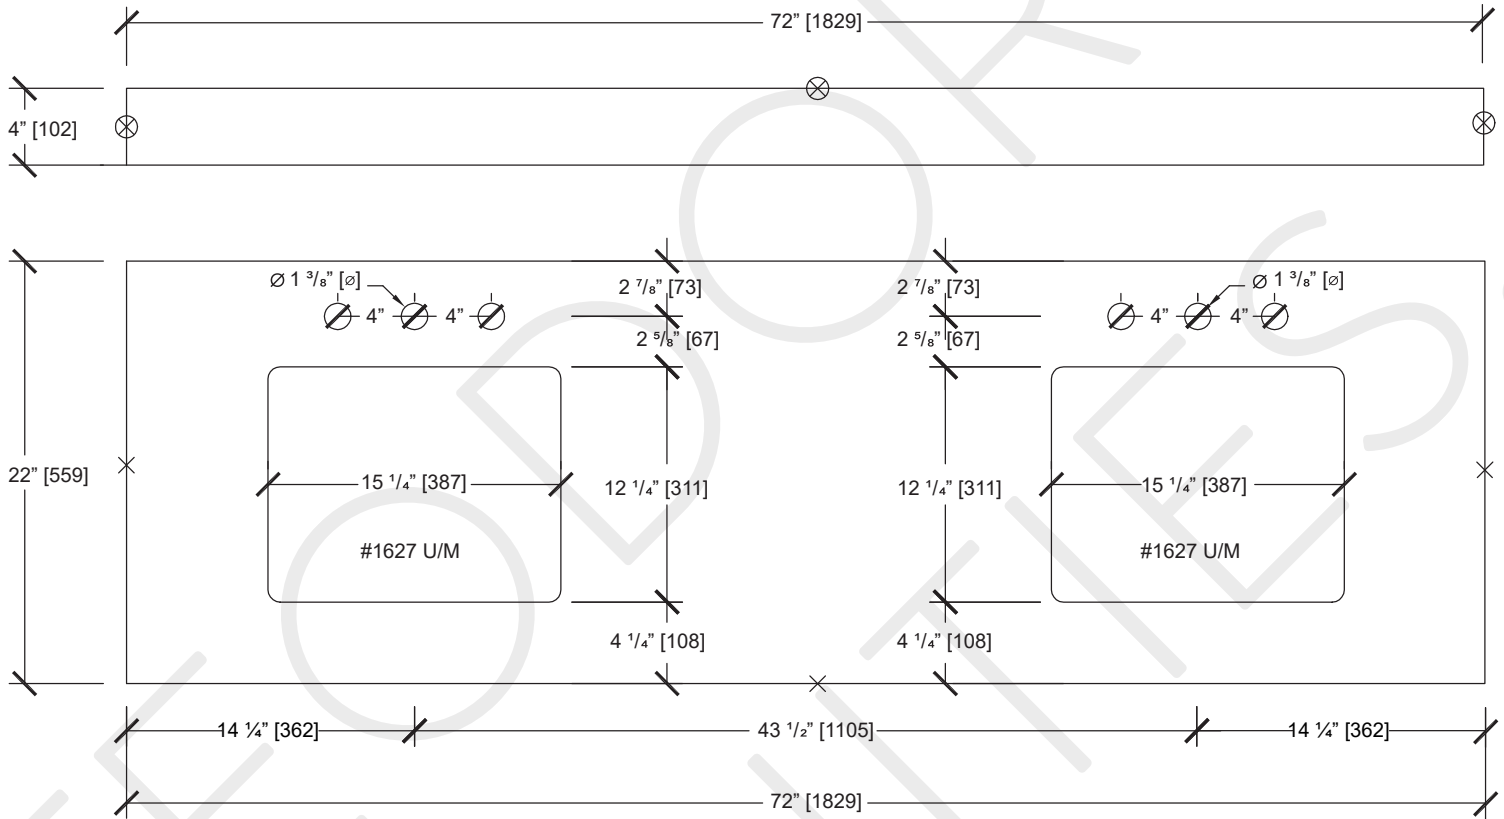

# 72" DOUBLE SINK COUNTERTOP SPECS

EDGE PROFILE: