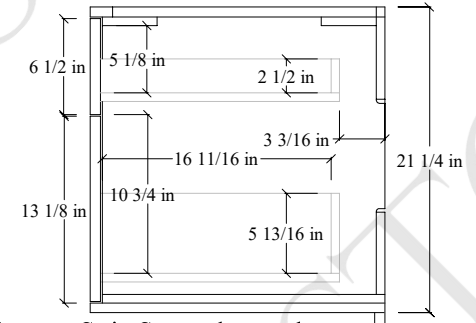

72S" Sidney Wall Mount Vanity

TOP VIEW

FRONT VIEW

Support Strip Secured to studs →

Secure vanity to studs within 4" from side gables. →

INSIDE BACK VIEW

← Support Strip Secured to studs