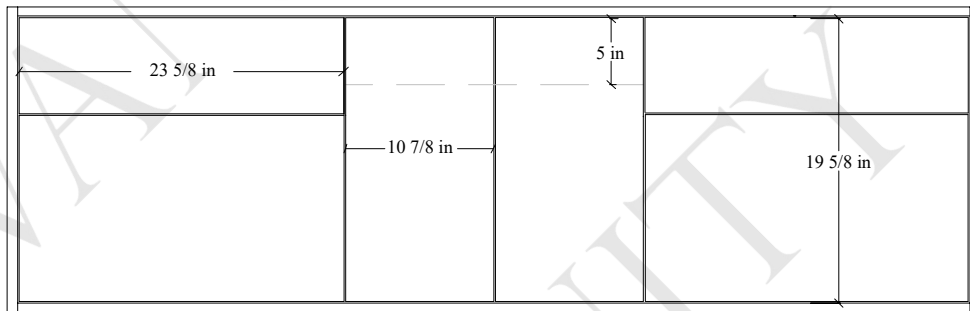

72S" Sidney Wall Mount Vanity

TOP VIEW

FRONT VIEW

Support Strip Secured to studs →

Secure vanity to studs within 4" from side gables. →

INSIDE BACK VIEW

← Support Strip Secured to studs