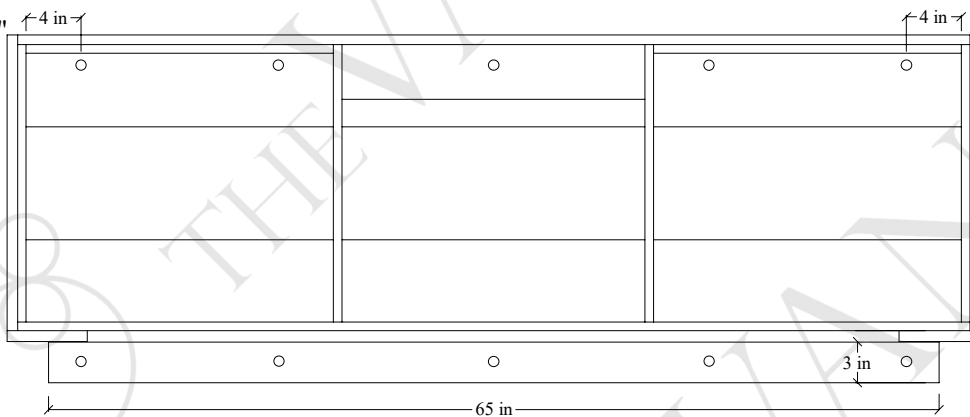

72S" Sidney Wall Mount Vanity

TOP VIEW

FRONT VIEW

Support Strip Secured to studs →

Secure vanity to studs within 4" from side gables. →

INSIDE BACK VIEW

← Support Strip Secured to studs