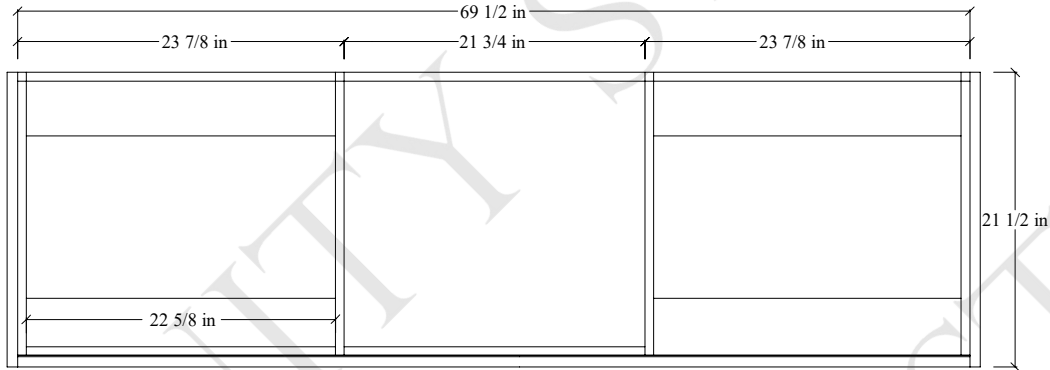

72S" Sidney Wall Mount Vanity

TOP VIEW

FRONT VIEW

Support Strip Secured to studs →

Secure vanity to studs within 4" from side gables. →

INSIDE BACK VIEW

← Support Strip Secured to studs