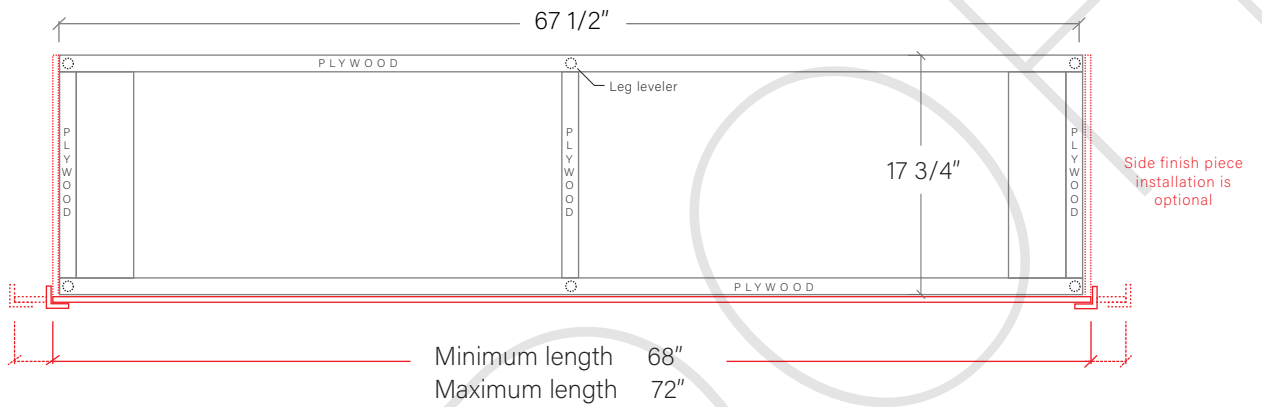

72" SIDNEY FREE STANDING VANITY SINGLE SINK

TOP VIEW

FRONT VIEW

SIDE VIEW

INSIDE BACK VIEW

← Secure vanity to studs within 4" from side gables.

TEODOR

1-888-807-2323 | info@teodorvanities.com

72" TOE KICK

-  Finish piece (1/4" thick)
-  Plywood base (3/4" thick)

TOP VIEW

FRONT VIEW

SIDE VIEW

Leg levelers add 1/4" - 7/8" to plywood base height

TEODOR

1-888-807-2323 | info@teodorvanities.com