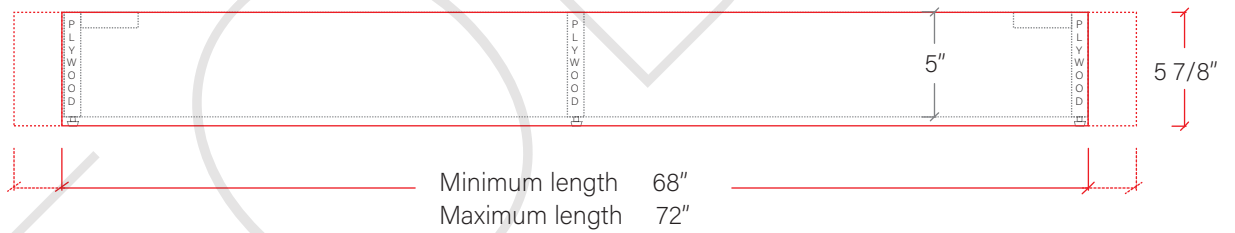

72" SIDNEY FREE STANDING VANITY SINGLE SINK

TOP VIEW

FRONT VIEW

SIDE VIEW

INSIDE BACK VIEW

← Secure vanity to studs within 4" from side gables.

TEODOR

1-888-807-2323 | info@teodorvanities.com

72" TOE KICK

-  Finish piece (1/4" thick)
-  Plywood base (3/4" thick)

TOP VIEW

FRONT VIEW

SIDE VIEW

Leg levelers add 1/4" - 7/8" to plywood base height

TEODOR

1-888-807-2323 | info@teodorvanities.com