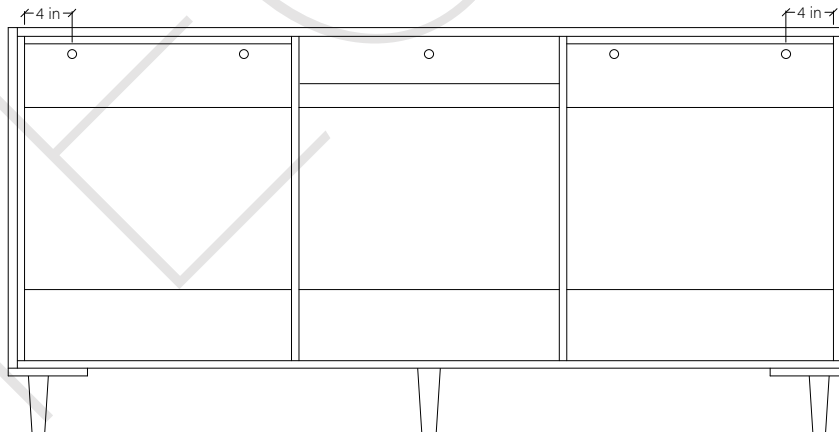

72" SIDNEY FREE STANDING VANITY SINGLE SINK

TOP VIEW

FRONT VIEW

SIDE VIEW

INSIDE BACK VIEW

← Secure vanity to studs within 4" from side gables.

TEODOR

1-888-807-2323 | info@teodorvanities.com

72" TOE KICK

-  Finish piece (1/4" thick)
-  Plywood base (3/4" thick)

TOP VIEW

FRONT VIEW

SIDE VIEW

Leg levelers add 1/4" - 7/8" to plywood base height

TEODOR

1-888-807-2323 | info@teodorvanities.com