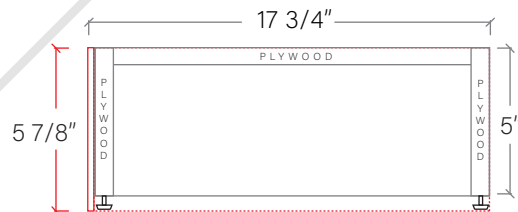

72" TOE KICK

-  Finish piece (1/4" thick)
-  Plywood base (3/4" thick)

TOP VIEW

FRONT VIEW

SIDE VIEW

Leg levelers add 1/4" - 7/8" to plywood base height

TEODOR

1-888-807-2323 | info@teodorvanities.com