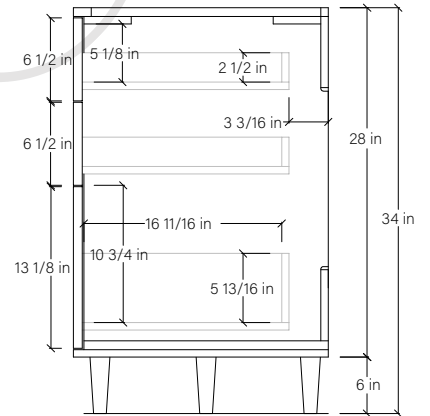

72" SIDNEY FREE STANDING VANITY SINGLE SINK

TOP VIEW

FRONT VIEW

SIDE VIEW

INSIDE BACK VIEW

← Secure vanity to studs within 4" from side gables.

TEODOR

1-888-807-2323 | info@teodorvanities.com

72" TOE KICK

-  Finish piece (1/4" thick)
-  Plywood base (3/4" thick)

TOP VIEW

FRONT VIEW

SIDE VIEW

Leg levelers add 1/4" - 7/8" to plywood base height

TEODOR

1-888-807-2323 | info@teodorvanities.com