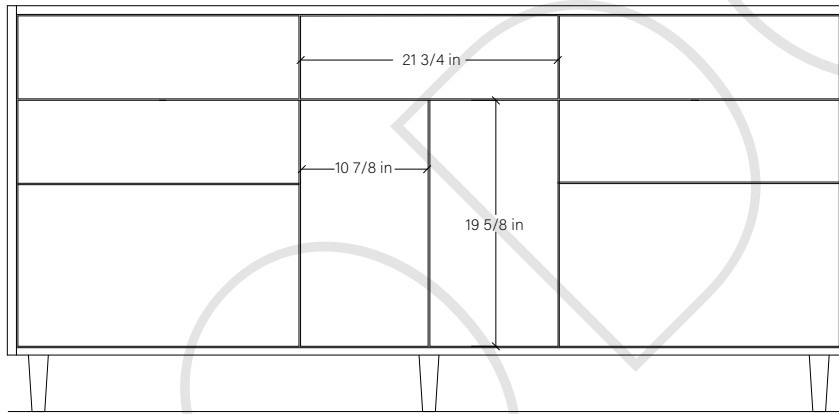

72" SIDNEY FREE STANDING VANITY SINGLE SINK

TOP VIEW

FRONT VIEW

SIDE VIEW

INSIDE BACK VIEW

← Secure vanity to studs within 4" from side gables.

TEODOR

1-888-807-2323 | info@teodorvanities.com

72" TOE KICK

-  Finish piece (1/4" thick)
-  Plywood base (3/4" thick)

TOP VIEW

FRONT VIEW

SIDE VIEW

Leg levelers add 1/4" - 7/8" to plywood base height

TEODOR

1-888-807-2323 | info@teodorvanities.com