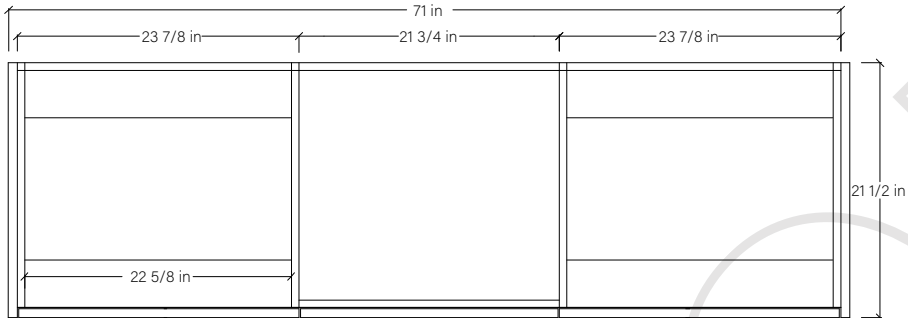

72" SIDNEY FREE STANDING VANITY SINGLE SINK

TOP VIEW

FRONT VIEW

SIDE VIEW

INSIDE BACK VIEW

← Secure vanity to studs within 4" from side gables.

TEODOR

1-888-807-2323 | info@teodorvanities.com

72" TOE KICK

-  Finish piece (1/4" thick)
-  Plywood base (3/4" thick)

TOP VIEW

FRONT VIEW

SIDE VIEW

Leg levelers add 1/4" - 7/8" to plywood base height

TEODOR

1-888-807-2323 | info@teodorvanities.com