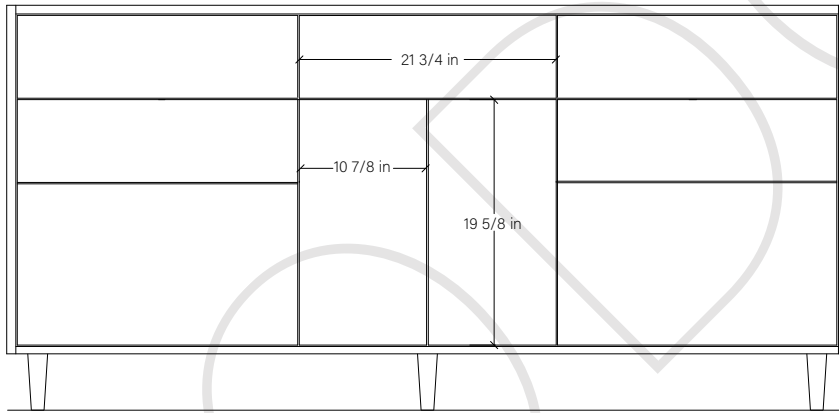

72" SIDNEY SLIM FREE STANDING VANITY SINGLE SINK

TOP VIEW

FRONT VIEW

SIDE VIEW

INSIDE BACK VIEW

← Secure vanity to studs within 4" from side gables.

TEODOR

1-888-807-2323 | info@teodorvanities.com

72" SLIM TOE KICK

-  Finish piece (1/4" thick)
-  Plywood base (3/4" thick)

TOP VIEW

FRONT VIEW

SIDE VIEW

Leg levelers add 1/4" - 7/8" to plywood base height

TEODOR

1-888-807-2323 | info@teodorvanities.com