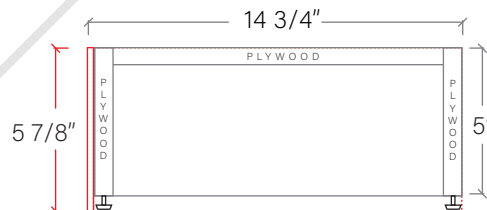

72" SLIM TOE KICK

-  Finish piece (1/4" thick)
-  Plywood base (3/4" thick)

TOP VIEW

FRONT VIEW

SIDE VIEW

Leg levelers add 1/4" - 7/8" to plywood base height

TEODOR

1-888-807-2323 | info@teodorvanities.com