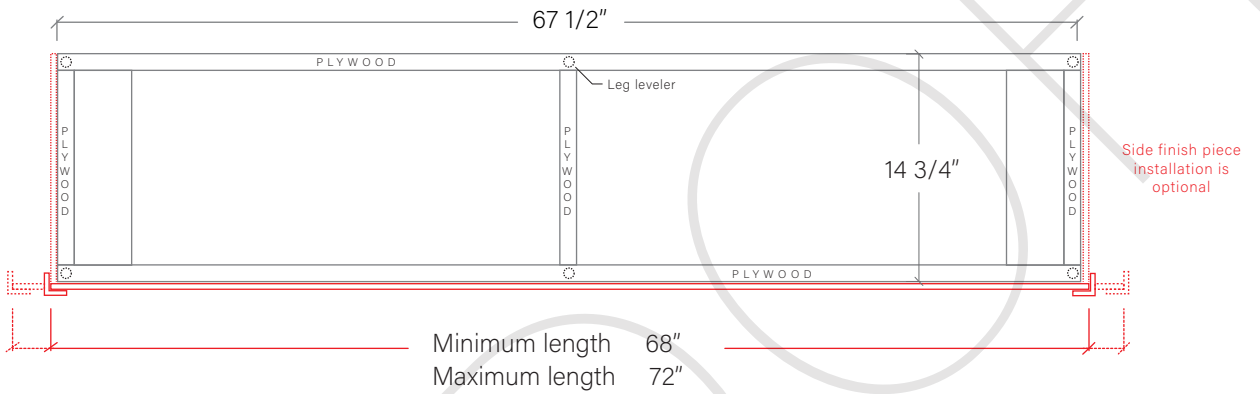

72" SIDNEY SLIM FREE STANDING VANITY SINGLE SINK

TOP VIEW

FRONT VIEW

SIDE VIEW

INSIDE BACK VIEW

← Secure vanity to studs within 4" from side gables.

TEODOR

1-888-807-2323 | info@teodorvanities.com

72" SLIM TOE KICK

-  Finish piece (1/4" thick)
-  Plywood base (3/4" thick)

TOP VIEW

FRONT VIEW

SIDE VIEW

Leg levelers add 1/4" - 7/8" to plywood base height

TEODOR

1-888-807-2323 | info@teodorvanities.com