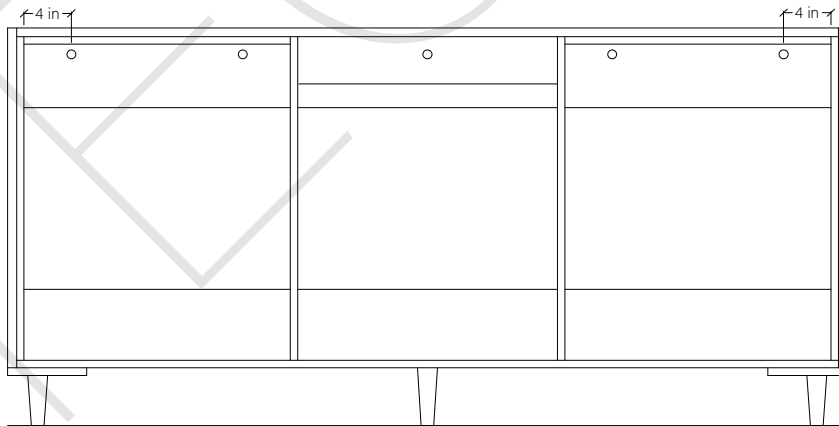

72" SIDNEY SLIM FREE STANDING VANITY SINGLE SINK

TOP VIEW

FRONT VIEW

SIDE VIEW

INSIDE BACK VIEW

← Secure vanity to studs within 4" from side gables.

TEODOR

1-888-807-2323 | info@teodorvanities.com

72" SLIM TOE KICK

-  Finish piece (1/4" thick)
-  Plywood base (3/4" thick)

TOP VIEW

FRONT VIEW

SIDE VIEW

Leg levelers add 1/4" - 7/8" to plywood base height

TEODOR

1-888-807-2323 | info@teodorvanities.com