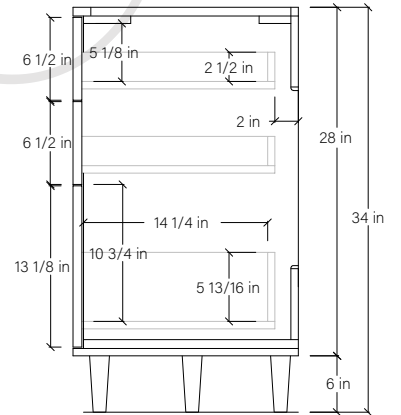

72" SIDNEY SLIM FREE STANDING VANITY SINGLE SINK

TOP VIEW

FRONT VIEW

SIDE VIEW

INSIDE BACK VIEW

← Secure vanity to studs within 4" from side gables.

TEODOR

1-888-807-2323 | info@teodorvanities.com

72" SLIM TOE KICK

-  Finish piece (1/4" thick)
-  Plywood base (3/4" thick)

TOP VIEW

FRONT VIEW

SIDE VIEW

Leg levelers add 1/4" - 7/8" to plywood base height

TEODOR

1-888-807-2323 | info@teodorvanities.com