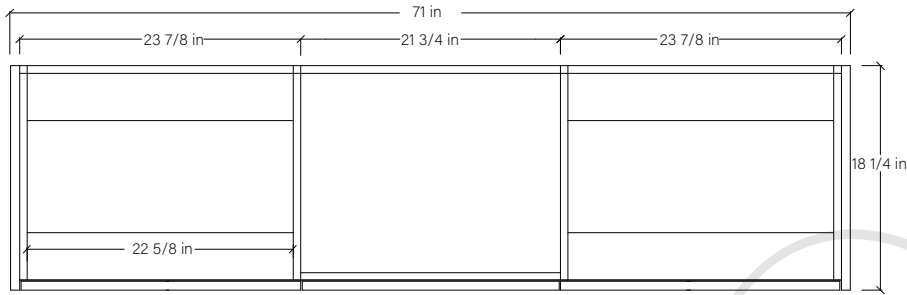

72" SIDNEY SLIM FREE STANDING VANITY SINGLE SINK

TOP VIEW

FRONT VIEW

SIDE VIEW

INSIDE BACK VIEW

← Secure vanity to studs within 4" from side gables.

TEODOR

1-888-807-2323 | info@teodorvanities.com

72" SLIM TOE KICK

-  Finish piece (1/4" thick)
-  Plywood base (3/4" thick)

TOP VIEW

FRONT VIEW

SIDE VIEW

Leg levelers add 1/4" - 7/8" to plywood base height

TEODOR

1-888-807-2323 | info@teodorvanities.com