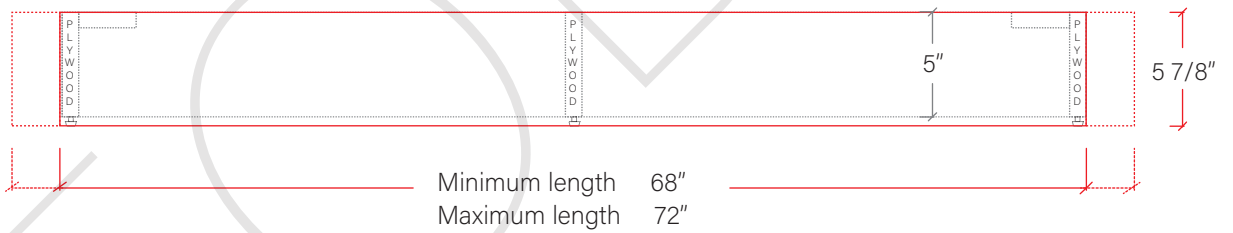

72" SIDNEY SLIM FREE STANDING VANITY SINGLE SINK

TOP VIEW

FRONT VIEW

SIDE VIEW

INSIDE BACK VIEW

← Secure vanity to studs within 4" from side gables.

TEODOR

1-888-807-2323 | info@teodorvanities.com

72" SLIM TOE KICK

-  Finish piece (1/4" thick)
-  Plywood base (3/4" thick)

TOP VIEW

FRONT VIEW

SIDE VIEW

Leg levelers add 1/4" - 7/8" to plywood base height

TEODOR

1-888-807-2323 | info@teodorvanities.com