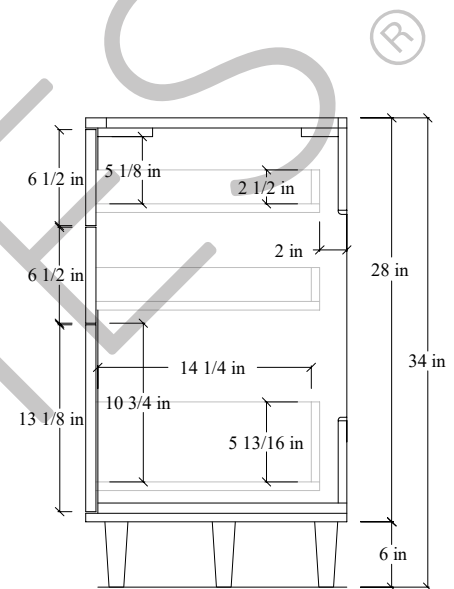

72S" Sidney SLIM Free Standing Vanity

TOP VIEW

FRONT VIEW

SIDE VIEW

INSIDE BACK VIEW

Secure vanity to studs within 4" from side gables. →