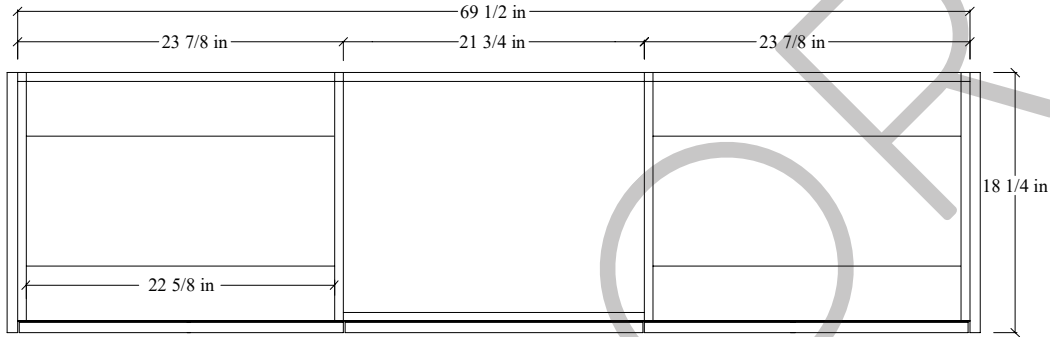

72S" Sidney SLIM Free Standing Vanity

TOP VIEW

FRONT VIEW

SIDE VIEW

INSIDE BACK VIEW

Secure vanity to studs within 4" from side gables. →