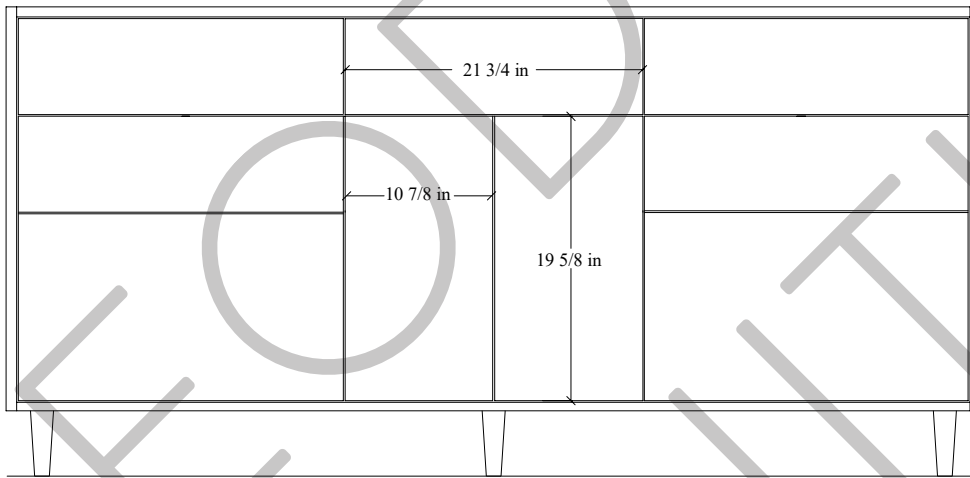

72S" Sidney SLIM Free Standing Vanity

TOP VIEW

FRONT VIEW

SIDE VIEW

INSIDE BACK VIEW

Secure vanity to studs within 4" from side gables. →