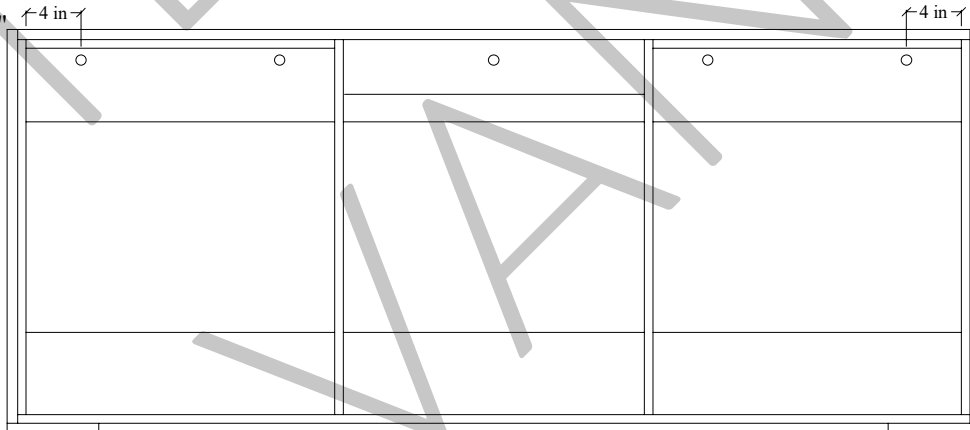

72S" Sidney SLIM Free Standing Vanity

TOP VIEW

FRONT VIEW

SIDE VIEW

INSIDE BACK VIEW

Secure vanity to studs within 4" from side gables. →