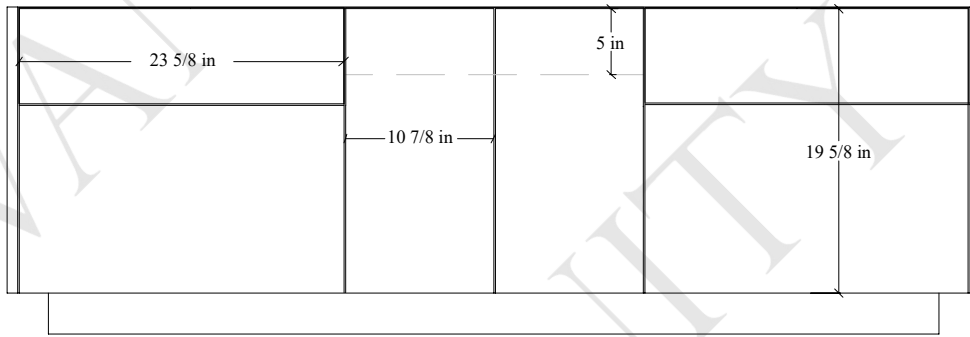

72S" Austin Wall Mount Vanity

TOP VIEW

FRONT VIEW

Support Strip Secured to studs →

Secure vanity to studs within 4" from side gables. →

INSIDE BACK VIEW

← Support Strip Secured to studs