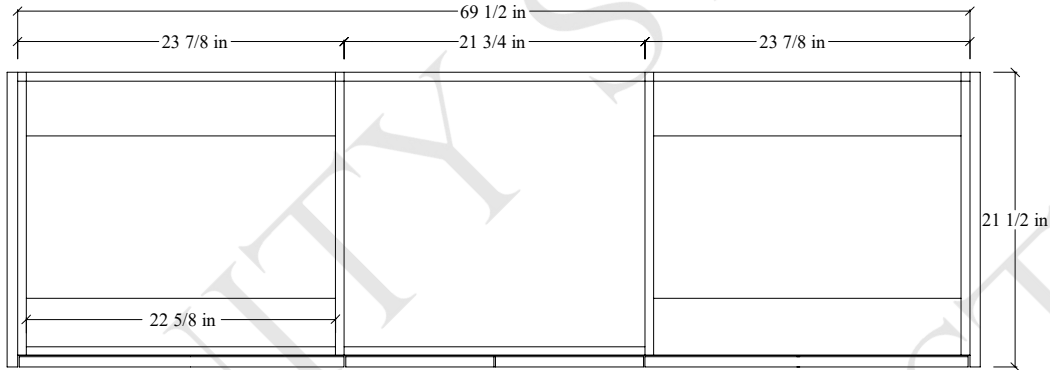

72S" Austin Wall Mount Vanity

TOP VIEW

FRONT VIEW

Support Strip Secured to studs →

Secure vanity to studs within 4" from side gables. →

INSIDE BACK VIEW

← Support Strip Secured to studs