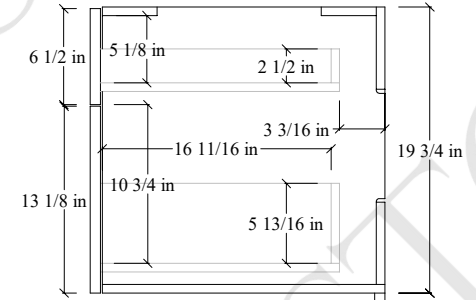

72S" Austin Wall Mount Vanity

TOP VIEW

FRONT VIEW

Support Strip Secured to studs →

Secure vanity to studs within 4" from side gables. →

INSIDE BACK VIEW

← Support Strip Secured to studs