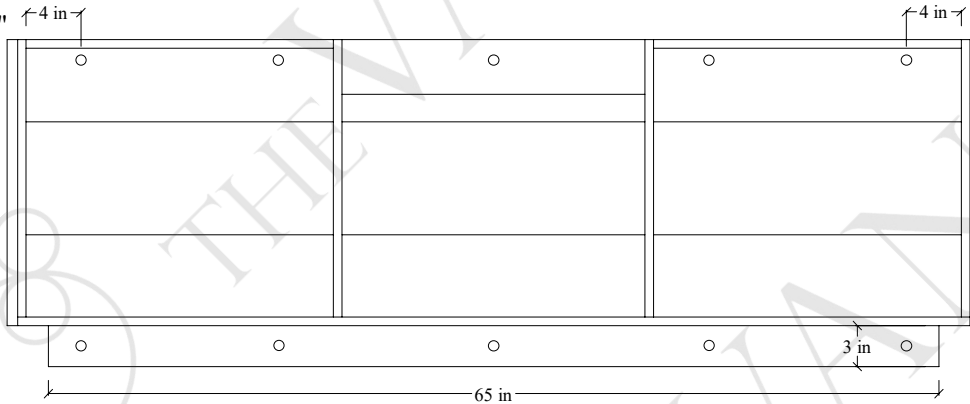

72S" Austin Wall Mount Vanity

TOP VIEW

FRONT VIEW

Support Strip Secured to studs →

Secure vanity to studs within 4" from side gables. →

INSIDE BACK VIEW

← Support Strip Secured to studs