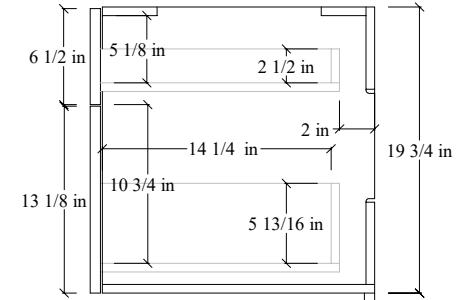

72S" Austin SLIM Wall Mount Vanity

TOP VIEW

FRONT VIEW

Support Strip Secured to studs →

Secure vanity to studs within 4" from side gables. →

INSIDE BACK VIEW

← Support Strip Secured to studs