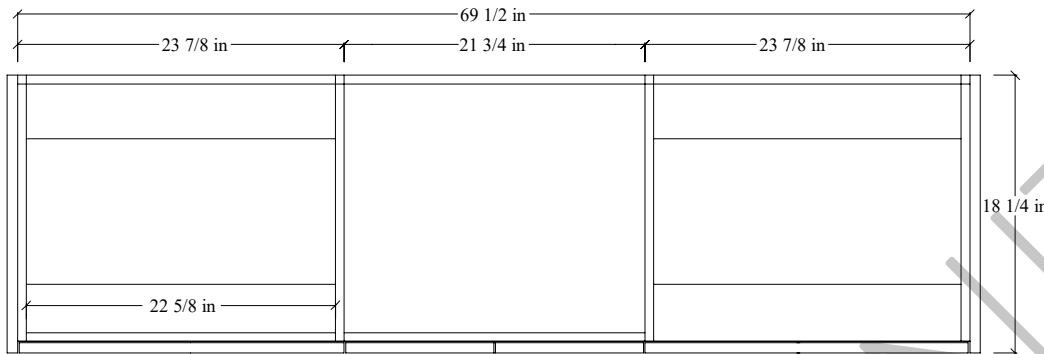

72S" Austin SLIM Wall Mount Vanity

TOP VIEW

FRONT VIEW

Support Strip Secured to studs →

Secure vanity to studs within 4" from side gables. →

INSIDE BACK VIEW

← Support Strip Secured to studs