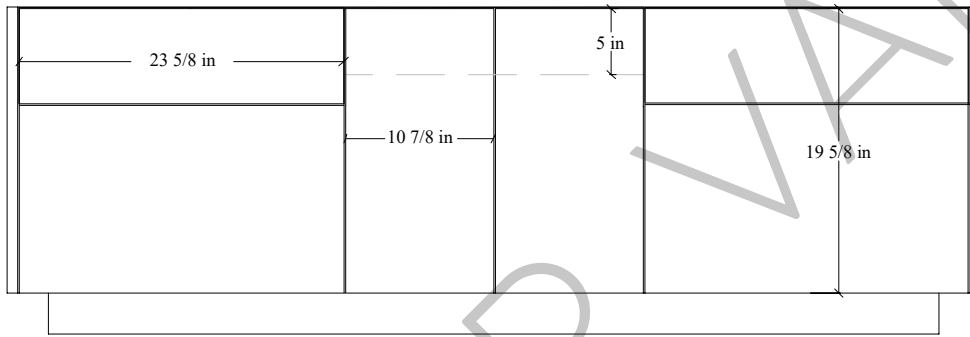

72S" Austin SLIM Wall Mount Vanity

TOP VIEW

FRONT VIEW

Support Strip Secured to studs →

Secure vanity to studs within 4" from side gables. →

INSIDE BACK VIEW

← Support Strip Secured to studs