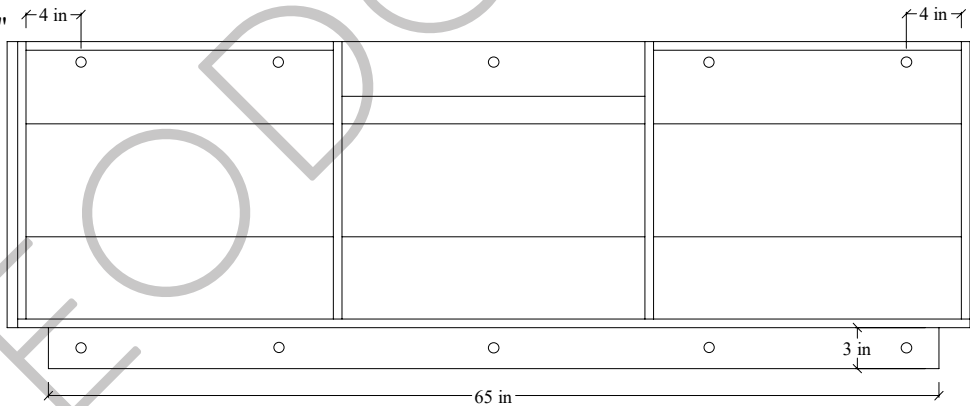

72S" Austin SLIM Wall Mount Vanity

TOP VIEW

FRONT VIEW

Support Strip Secured to studs →

Secure vanity to studs within 4" from side gables. →

INSIDE BACK VIEW

← Support Strip Secured to studs