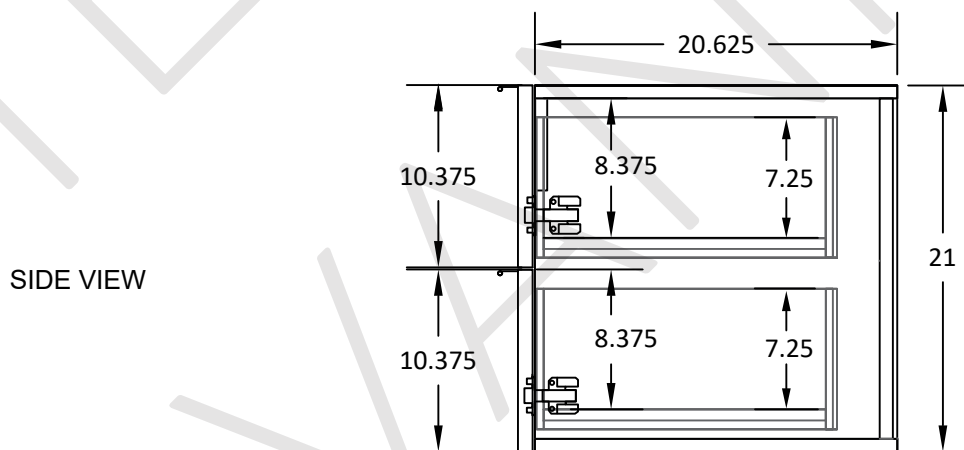

72" ASHBURY WALL MOUNTED VANITY DOUBLE SINK

TEODOR VANITIES®

1-888-807-2323 | info@thevanitystore.com