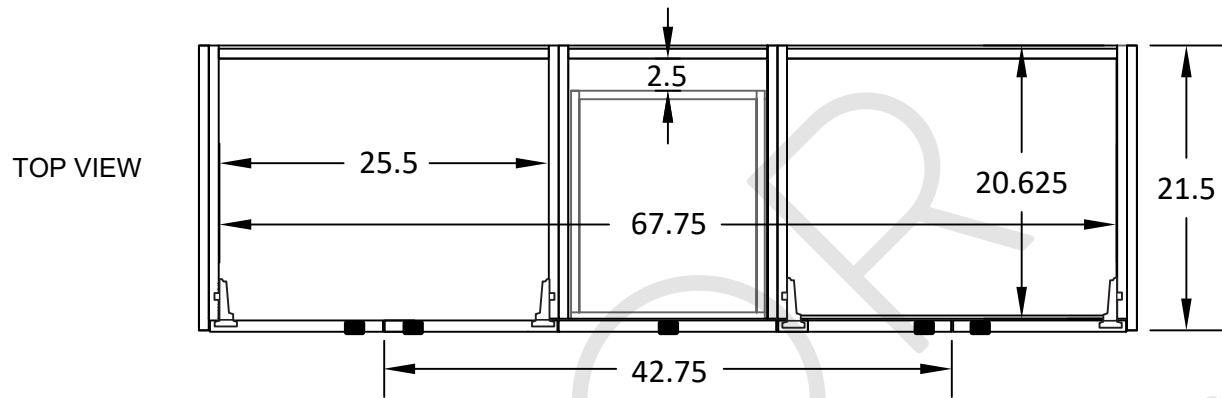

72" ASHBURY WALL MOUNTED VANITY DOUBLE SINK

TEODOR VANITIES®

1-888-807-2323 | info@thevanitystore.com