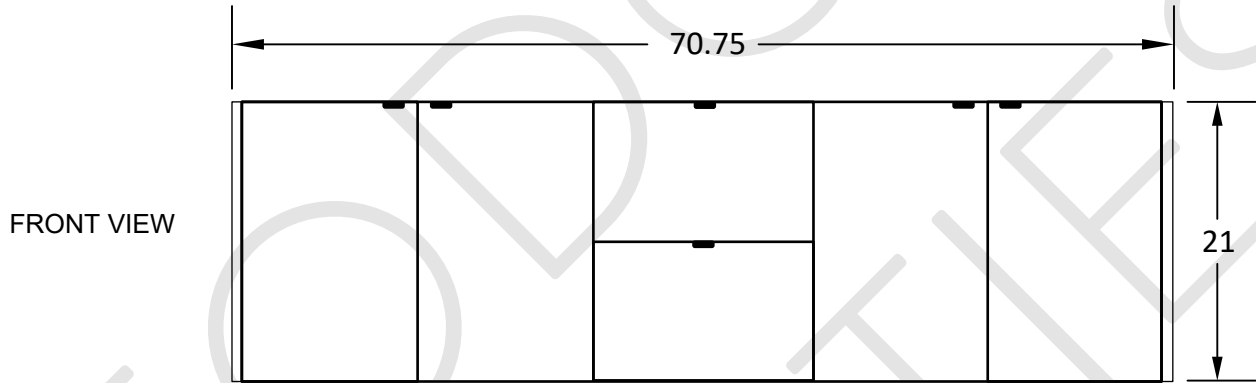

72" ASHBURY WALL MOUNTED VANITY DOUBLE SINK

TEODOR VANITIES®

1-888-807-2323 | info@thevanitystore.com