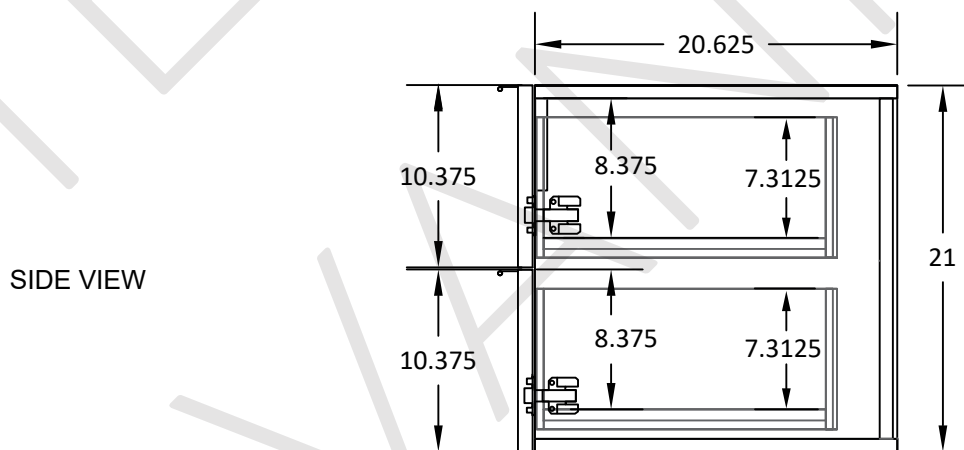

72" ASHBURY WALL MOUNTED VANITY DOUBLE SINK

TEODOR VANITIES®

1-888-807-2323 | info@thevanitystore.com