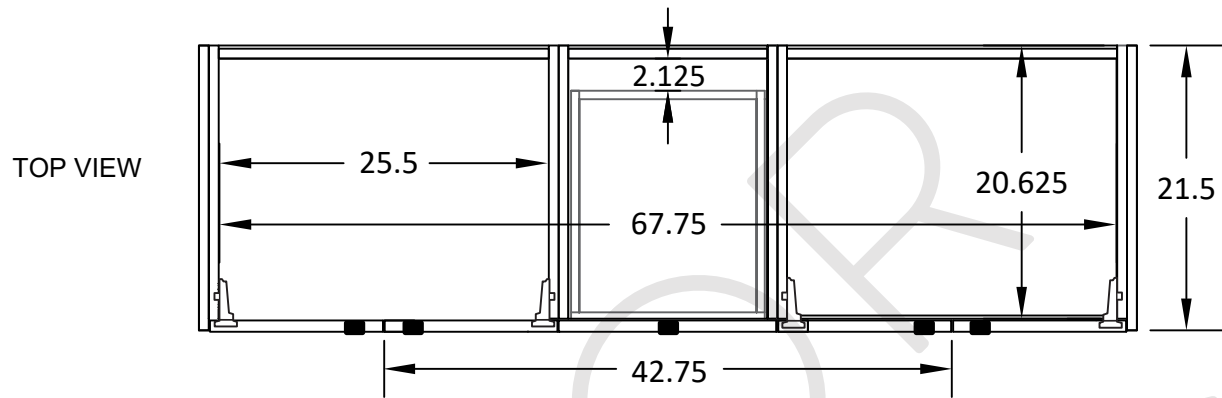

72" ASHBURY WALL MOUNTED VANITY DOUBLE SINK

TEODOR VANITIES®

1-888-807-2323 | info@thevanitystore.com