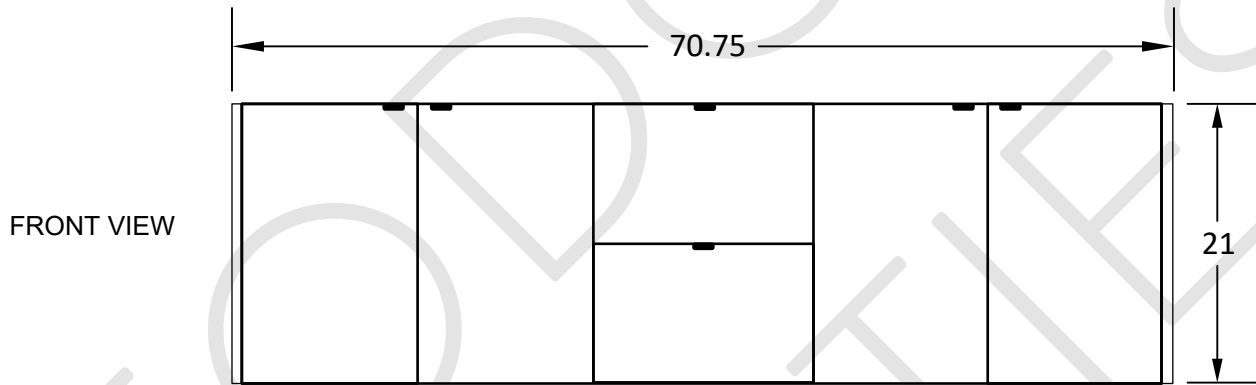

72" ASHBURY WALL MOUNTED VANITY DOUBLE SINK

TEODOR VANITIES®

1-888-807-2323 | info@thevanitystore.com