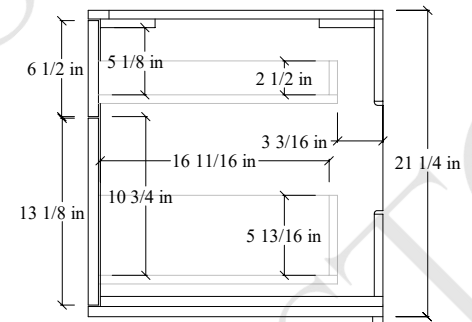

72D" Sidney Wall Mount Vanity

TOP VIEW

FRONT VIEW

Support Strip Secured to studs →

Secure vanity to studs within 4" from side gables. →

INSIDE BACK VIEW

← Support Strip Secured to studs