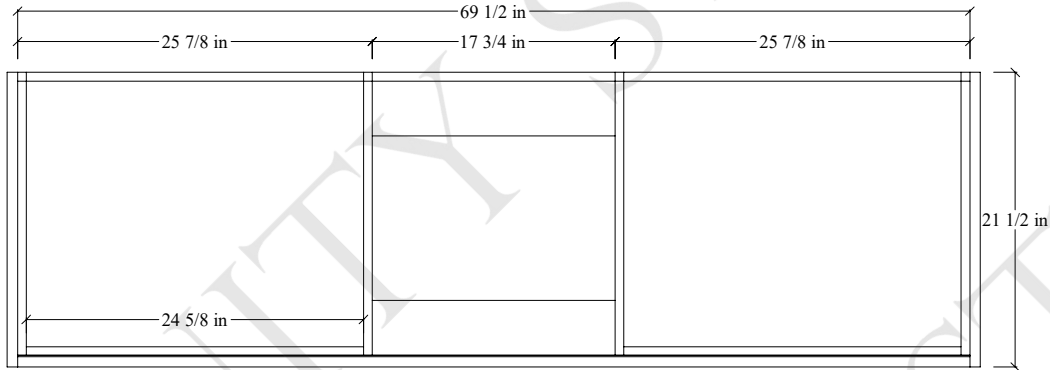

72D" Sidney Wall Mount Vanity

TOP VIEW

FRONT VIEW

Support Strip Secured to studs →

Secure vanity to studs within 4" from side gables. →

INSIDE BACK VIEW

← Support Strip Secured to studs