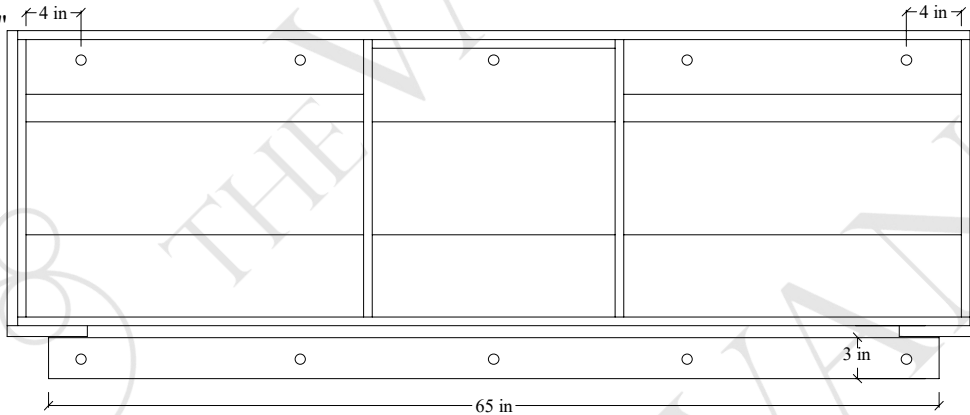

72D" Sidney Wall Mount Vanity

TOP VIEW

FRONT VIEW

Support Strip Secured to studs →

Secure vanity to studs within 4" from side gables. →

INSIDE BACK VIEW

← Support Strip Secured to studs