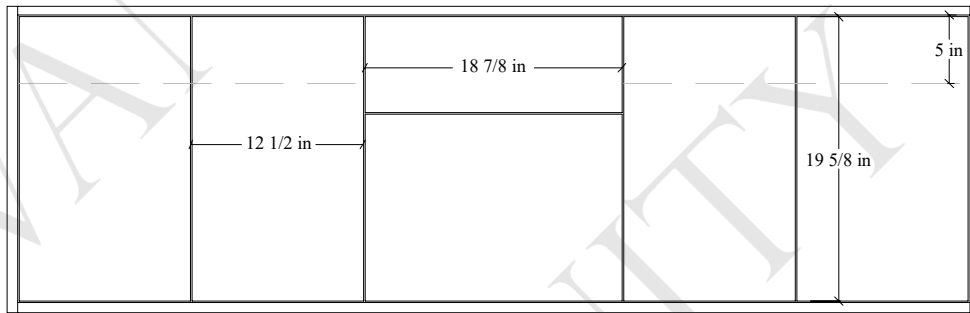

72D" Sidney Wall Mount Vanity

TOP VIEW

FRONT VIEW

Support Strip Secured to studs →

Secure vanity to studs within 4" from side gables. →

INSIDE BACK VIEW

← Support Strip Secured to studs