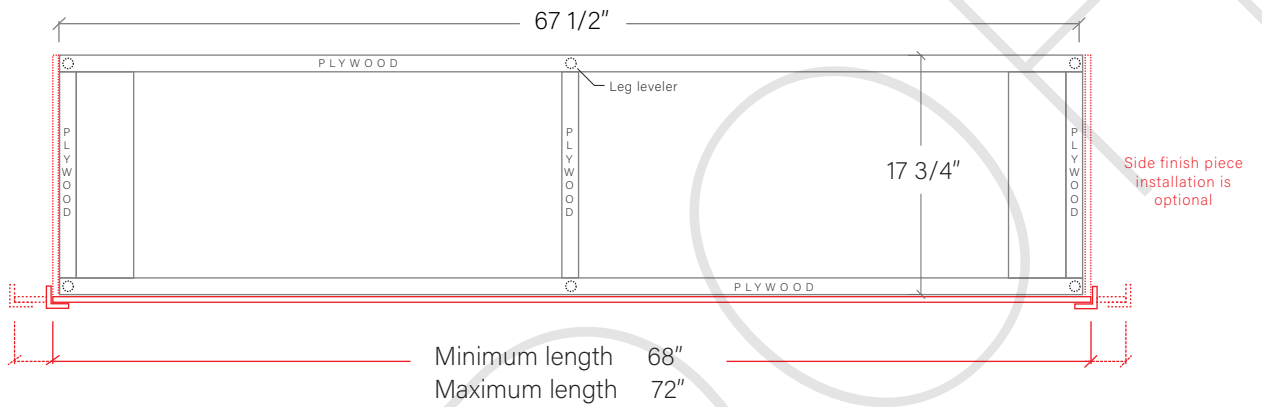

72" SIDNEY FREE STANDING VANITY DOUBLE SINK

TOP VIEW

FRONT VIEW

SIDE VIEW

INSIDE BACK VIEW

← Secure vanity to studs within 4" from side gables.

TEODOR

1-888-807-2323 | info@teodorvanities.com

72" TOE KICK

-  Finish piece (1/4" thick)
-  Plywood base (3/4" thick)

TOP VIEW

FRONT VIEW

SIDE VIEW

Leg levelers add 1/4" - 7/8" to plywood base height

TEODOR

1-888-807-2323 | info@teodorvanities.com