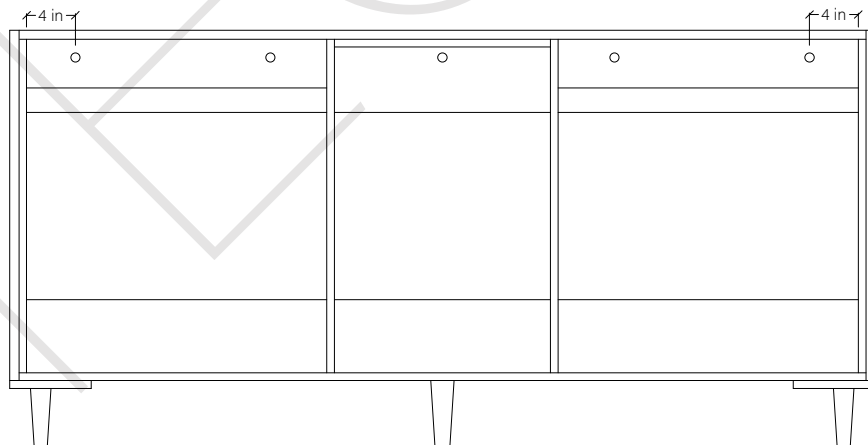

72" SIDNEY FREE STANDING VANITY DOUBLE SINK

TOP VIEW

FRONT VIEW

SIDE VIEW

INSIDE BACK VIEW

← Secure vanity to studs within 4" from side gables.

TEODOR

1-888-807-2323 | info@teodorvanities.com

72" TOE KICK

-  Finish piece (1/4" thick)
-  Plywood base (3/4" thick)

TOP VIEW

FRONT VIEW

SIDE VIEW

Leg levelers add 1/4" - 7/8" to plywood base height

TEODOR

1-888-807-2323 | info@teodorvanities.com