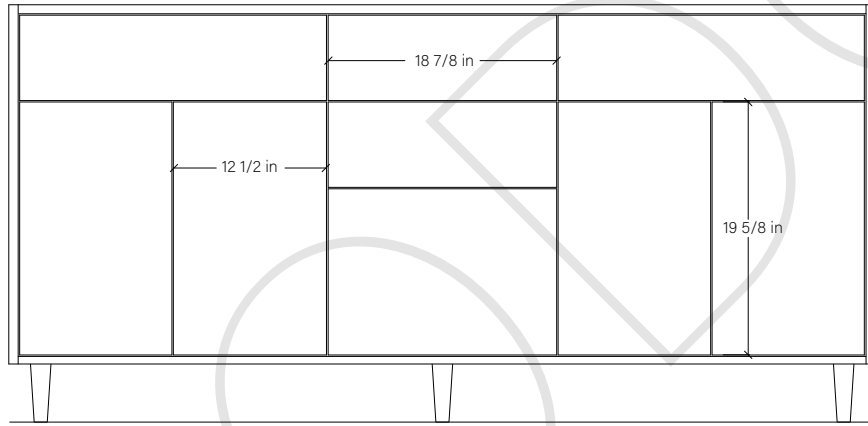

72" SIDNEY FREE STANDING VANITY DOUBLE SINK

TOP VIEW

FRONT VIEW

SIDE VIEW

INSIDE BACK VIEW

← Secure vanity to studs within 4" from side gables.

TEODOR

1-888-807-2323 | info@teodorvanities.com

72" TOE KICK

-  Finish piece (1/4" thick)
-  Plywood base (3/4" thick)

TOP VIEW

FRONT VIEW

SIDE VIEW

Leg levelers add 1/4" - 7/8" to plywood base height

TEODOR

1-888-807-2323 | info@teodorvanities.com