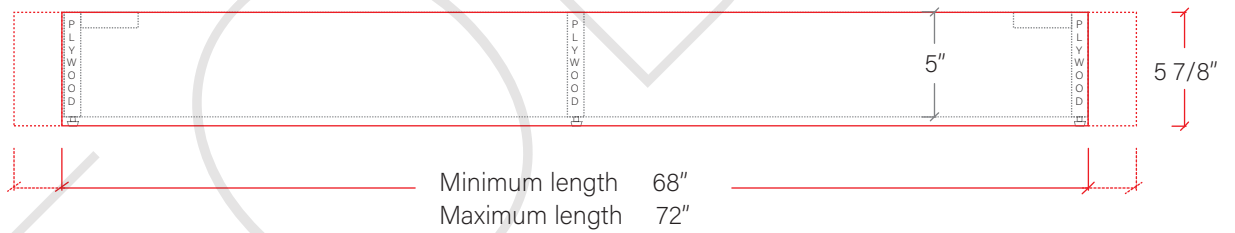

72" SIDNEY FREE STANDING VANITY DOUBLE SINK

TOP VIEW

FRONT VIEW

SIDE VIEW

INSIDE BACK VIEW

← Secure vanity to studs within 4" from side gables.

TEODOR

1-888-807-2323 | info@teodorvanities.com

72" TOE KICK

-  Finish piece (1/4" thick)
-  Plywood base (3/4" thick)

TOP VIEW

FRONT VIEW

SIDE VIEW

Leg levelers add 1/4" - 7/8" to plywood base height

TEODOR

1-888-807-2323 | info@teodorvanities.com