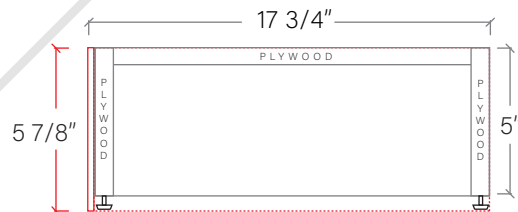

72" SIDNEY FREE STANDING VANITY DOUBLE SINK

TOP VIEW

FRONT VIEW

SIDE VIEW

INSIDE BACK VIEW

← Secure vanity to studs within 4" from side gables.

TEODOR

1-888-807-2323 | info@teodorvanities.com

72" TOE KICK

-  Finish piece (1/4" thick)
-  Plywood base (3/4" thick)

TOP VIEW

FRONT VIEW

SIDE VIEW

Leg levelers add 1/4" - 7/8" to plywood base height

TEODOR

1-888-807-2323 | info@teodorvanities.com