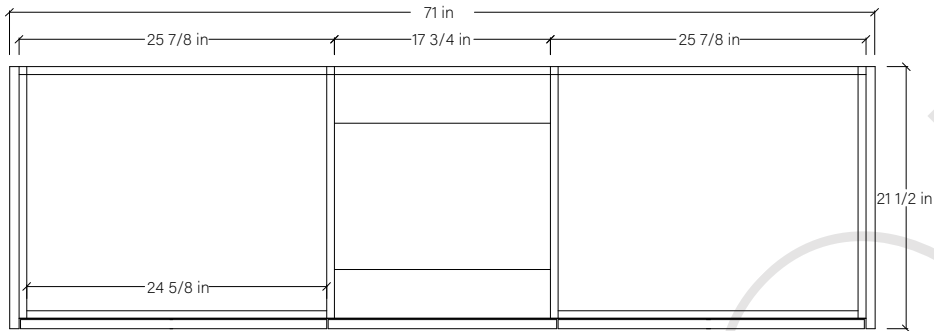

72" SIDNEY FREE STANDING VANITY DOUBLE SINK

TOP VIEW

FRONT VIEW

SIDE VIEW

INSIDE BACK VIEW

← Secure vanity to studs within 4" from side gables.

TEODOR

1-888-807-2323 | info@teodorvanities.com

72" TOE KICK

-  Finish piece (1/4" thick)
-  Plywood base (3/4" thick)

TOP VIEW

FRONT VIEW

SIDE VIEW

Leg levelers add 1/4" - 7/8" to plywood base height

TEODOR

1-888-807-2323 | info@teodorvanities.com