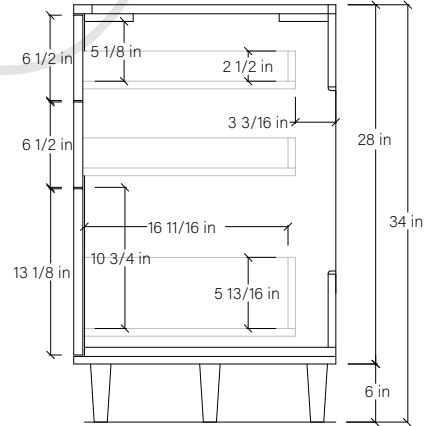

72" SIDNEY FREE STANDING VANITY DOUBLE SINK

TOP VIEW

FRONT VIEW

SIDE VIEW

INSIDE BACK VIEW

← Secure vanity to studs within 4" from side gables.

TEODOR

1-888-807-2323 | info@teodorvanities.com

72" TOE KICK

-  Finish piece (1/4" thick)
-  Plywood base (3/4" thick)

TOP VIEW

FRONT VIEW

SIDE VIEW

Leg levelers add 1/4" - 7/8" to plywood base height

TEODOR

1-888-807-2323 | info@teodorvanities.com