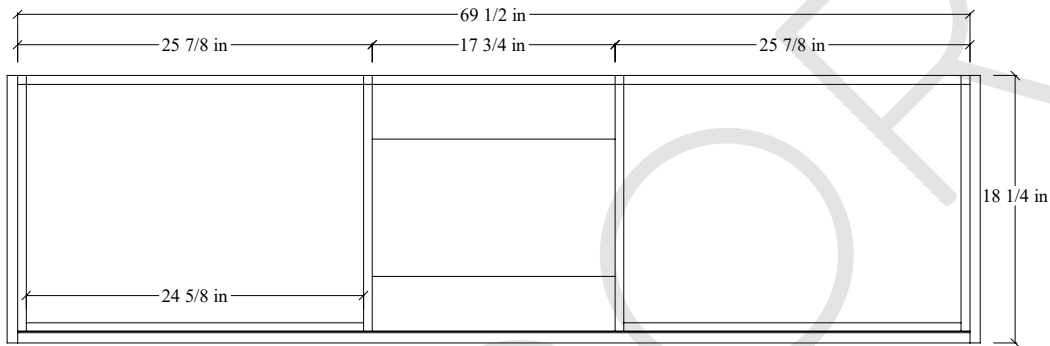

# 72D" Sidney SLIM Wall Mount Vanity

TOP VIEW

FRONT VIEW

Secure vanity to studs within 4" from side gables. →

INSIDE BACK VIEW

← Support Strip Secured to studs