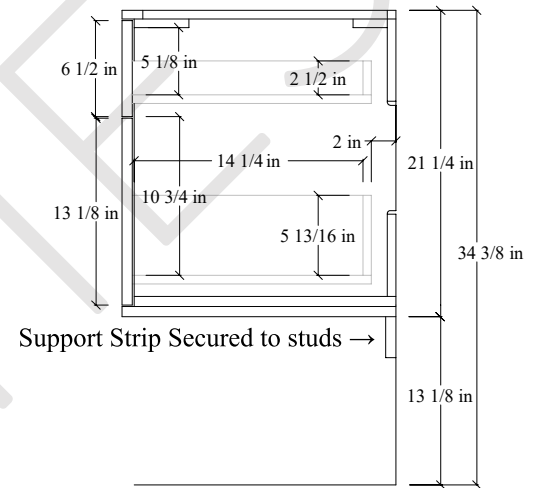

# 72D" Sidney SLIM Wall Mount Vanity

TOP VIEW

FRONT VIEW

Secure vanity to studs within 4" from side gables. →

INSIDE BACK VIEW

← Support Strip Secured to studs