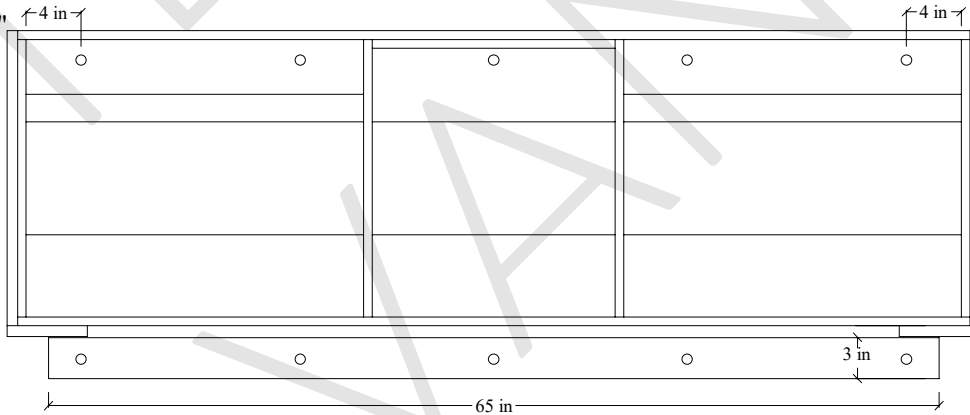

# 72D" Sidney SLIM Wall Mount Vanity

TOP VIEW

FRONT VIEW

Secure vanity to studs within 4" from side gables. →

INSIDE BACK VIEW

← Support Strip Secured to studs