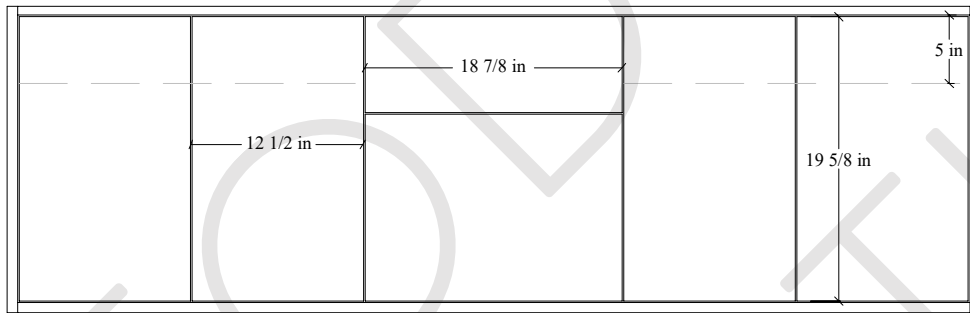

# 72D" Sidney SLIM Wall Mount Vanity

TOP VIEW

FRONT VIEW

Secure vanity to studs within 4" from side gables. →

INSIDE BACK VIEW

← Support Strip Secured to studs