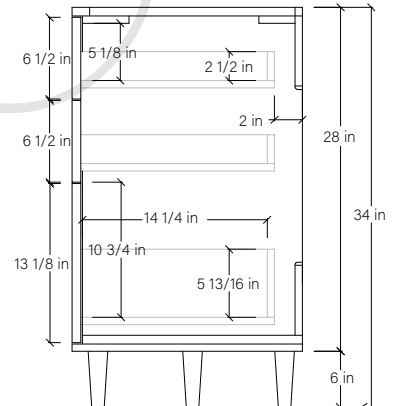

# 72" SIDNEY SLIM FREE STANDING VANITY DOUBLE SINK

TOP VIEW

FRONT VIEW

SIDE VIEW

INSIDE BACK VIEW

← Secure vanity to studs within 4" from side gables.