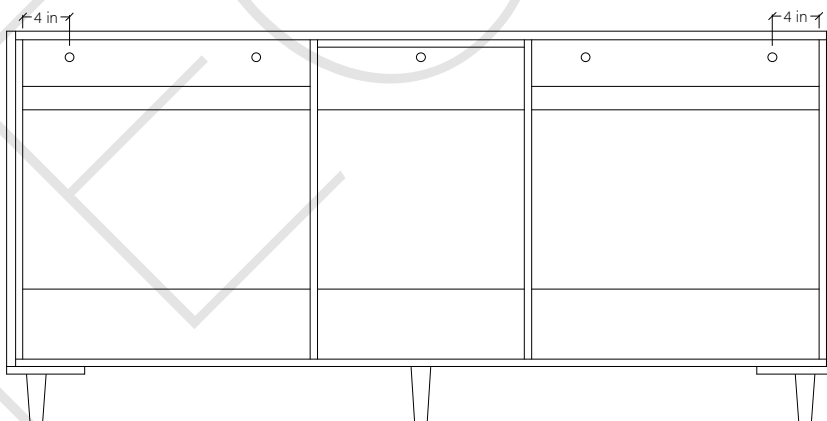

# 72" SIDNEY SLIM FREE STANDING VANITY DOUBLE SINK

TOP VIEW

FRONT VIEW

SIDE VIEW

INSIDE BACK VIEW

← Secure vanity to studs within 4" from side gables.