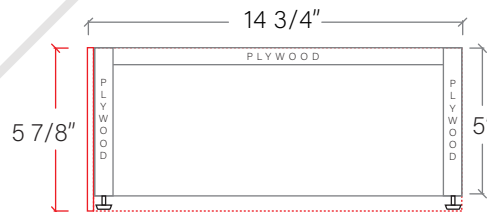

# 72" SIDNEY SLIM FREE STANDING VANITY DOUBLE SINK

TOP VIEW

FRONT VIEW

SIDE VIEW

INSIDE BACK VIEW

← Secure vanity to studs within 4" from side gables.

# 72" SLIM TOE KICK

- Finish piece (1/4" thick)
- Plywood base (3/4" thick)

TOP VIEW

FRONT VIEW

SIDE VIEW

Leg levelers add 1/4" - 7/8" to plywood base height