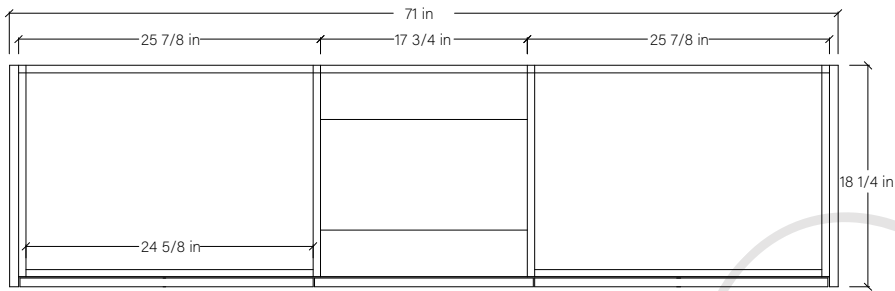

# 72" SIDNEY SLIM FREE STANDING VANITY DOUBLE SINK

TOP VIEW

FRONT VIEW

SIDE VIEW

INSIDE BACK VIEW

← Secure vanity to studs within 4" from side gables.