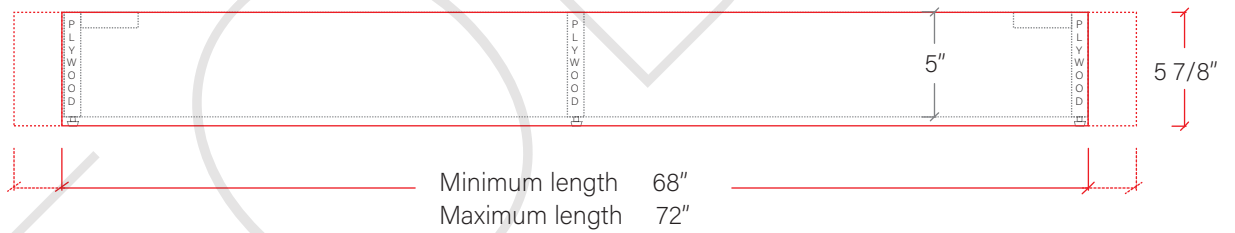

# 72" SIDNEY SLIM FREE STANDING VANITY DOUBLE SINK

TOP VIEW

FRONT VIEW

SIDE VIEW

INSIDE BACK VIEW

← Secure vanity to studs within 4" from side gables.

# 72" SLIM TOE KICK

- Finish piece (1/4" thick)
- Plywood base (3/4" thick)

TOP VIEW

FRONT VIEW

SIDE VIEW

Leg levelers add 1/4" - 7/8" to plywood base height