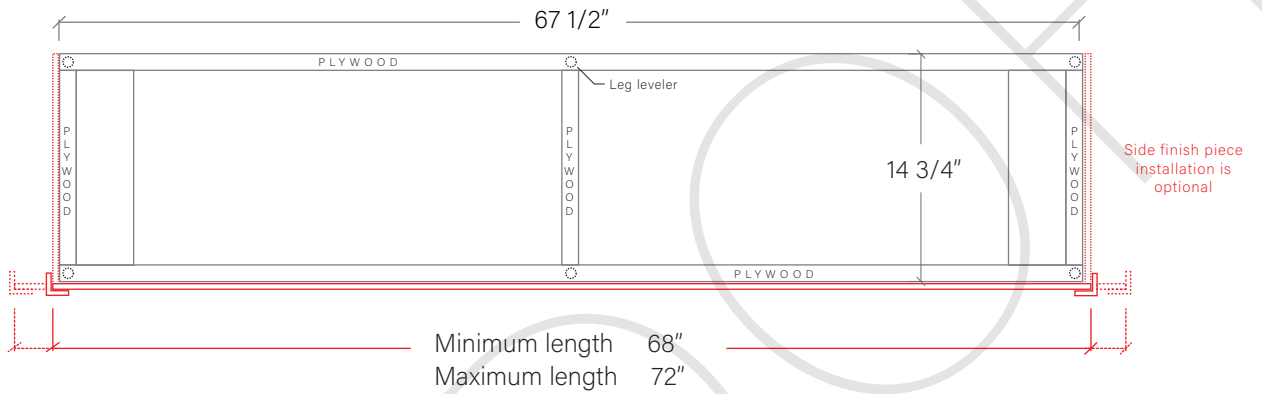

# 72" SIDNEY SLIM FREE STANDING VANITY DOUBLE SINK

TOP VIEW

FRONT VIEW

SIDE VIEW

INSIDE BACK VIEW

← Secure vanity to studs within 4" from side gables.

# 72" SLIM TOE KICK

- Finish piece (1/4" thick)
- Plywood base (3/4" thick)

TOP VIEW

FRONT VIEW

SIDE VIEW

Leg levelers add 1/4" - 7/8" to plywood base height