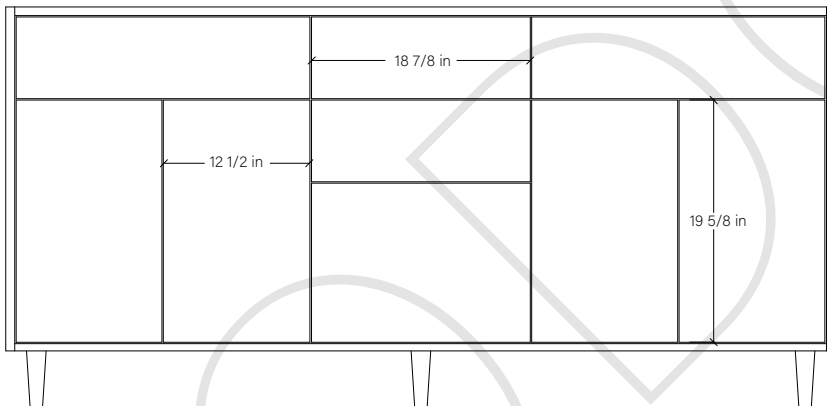

# 72" SIDNEY SLIM FREE STANDING VANITY DOUBLE SINK

TOP VIEW

FRONT VIEW

SIDE VIEW

INSIDE BACK VIEW

← Secure vanity to studs within 4" from side gables.