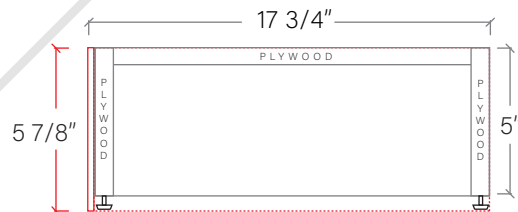

72" DAVENPORT FREE STANDING VANITY DOUBLE SINK

TEODOR

1-888-807-2323 | info@teodorvanities.com

72" TOE KICK

-  Finish piece (1/4" thick)
-  Plywood base (3/4" thick)

TOP VIEW

FRONT VIEW

SIDE VIEW

Leg levelers add 1/4" - 7/8" to plywood base height

TEODOR

1-888-807-2323 | info@teodorvanities.com