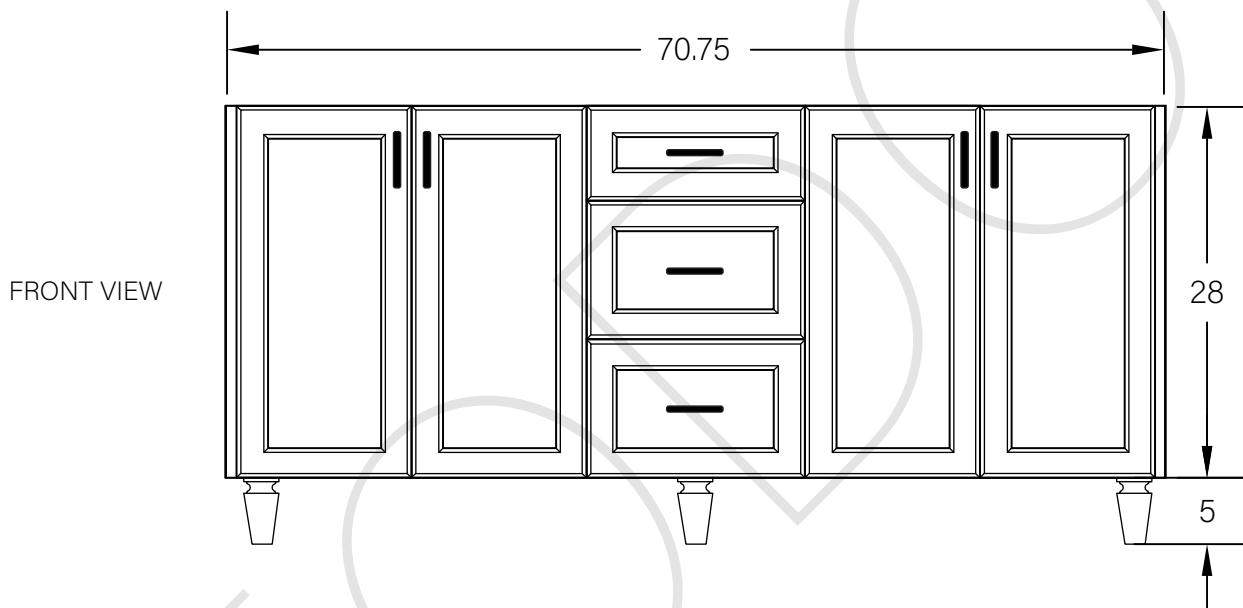

72" DAVENPORT FREE STANDING VANITY DOUBLE SINK

TEODOR

1-888-807-2323 | info@teodorvanities.com

72" TOE KICK

-  Finish piece (1/4" thick)
-  Plywood base (3/4" thick)

TOP VIEW

FRONT VIEW

SIDE VIEW

Leg levelers add 1/4" - 7/8" to plywood base height

TEODOR

1-888-807-2323 | info@teodorvanities.com