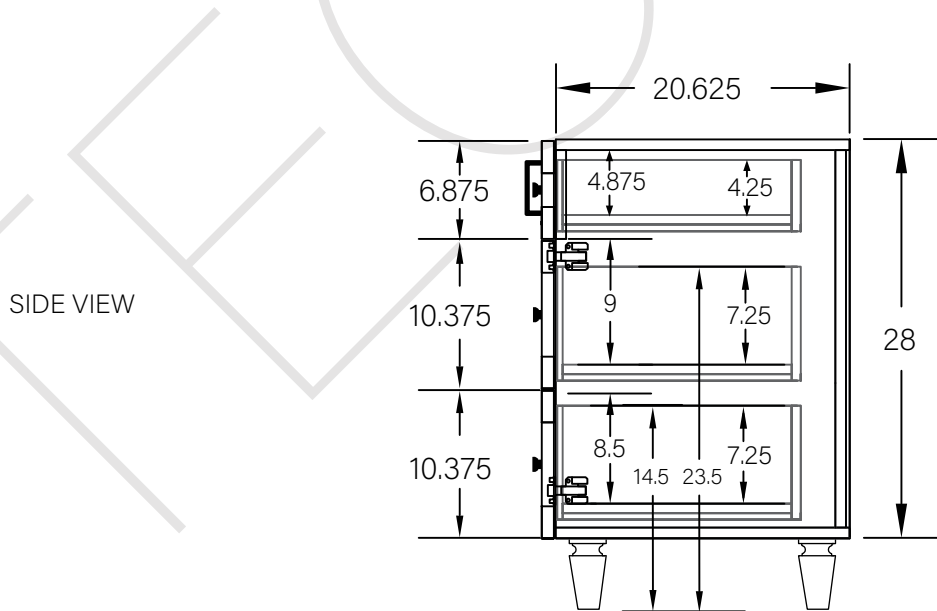

72" DAVENPORT FREE STANDING VANITY DOUBLE SINK

TEODOR

1-888-807-2323 | info@teodorvanities.com

72" TOE KICK

-  Finish piece (1/4" thick)
-  Plywood base (3/4" thick)

TOP VIEW

FRONT VIEW

SIDE VIEW

Leg levelers add 1/4" - 7/8" to plywood base height

TEODOR

1-888-807-2323 | info@teodorvanities.com