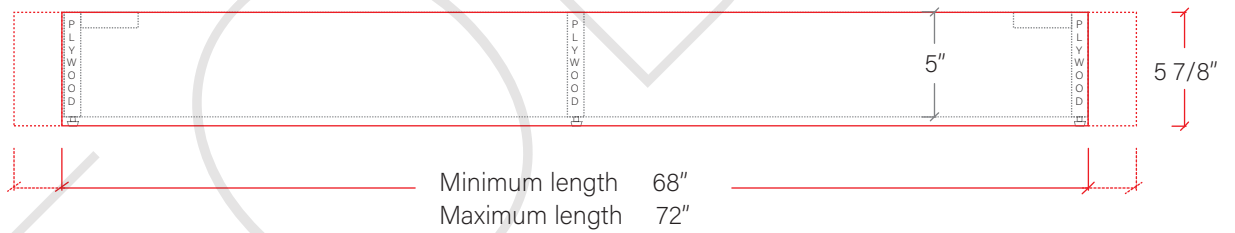

72" DAVENPORT FREE STANDING VANITY DOUBLE SINK

TEODOR

1-888-807-2323 | info@teodorvanities.com

72" TOE KICK

-  Finish piece (1/4" thick)
-  Plywood base (3/4" thick)

TOP VIEW

FRONT VIEW

SIDE VIEW

Leg levelers add 1/4" - 7/8" to plywood base height

TEODOR

1-888-807-2323 | info@teodorvanities.com