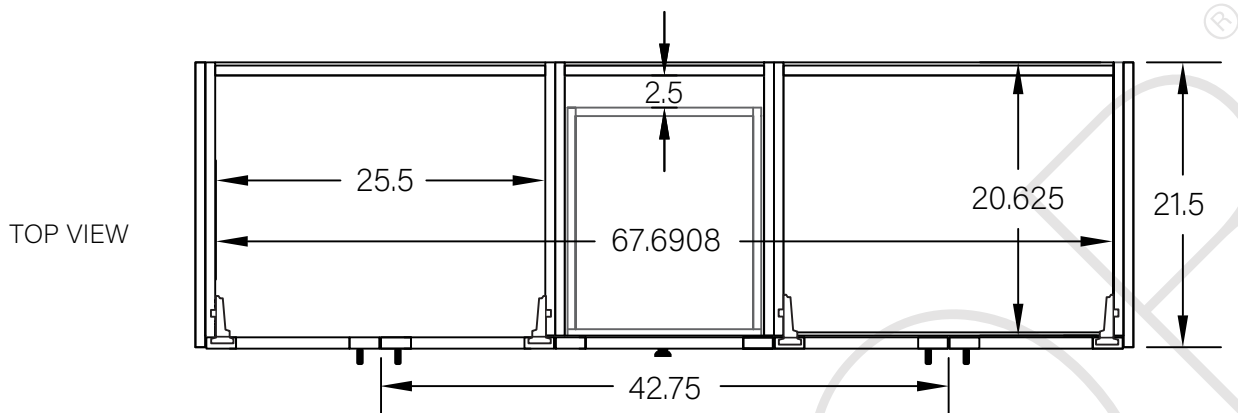

72" DAVENPORT FREE STANDING VANITY DOUBLE SINK

TEODOR

1-888-807-2323 | info@teodorvanities.com

72" TOE KICK

-  Finish piece (1/4" thick)
-  Plywood base (3/4" thick)

TOP VIEW

FRONT VIEW

SIDE VIEW

Leg levelers add 1/4" - 7/8" to plywood base height

TEODOR

1-888-807-2323 | info@teodorvanities.com