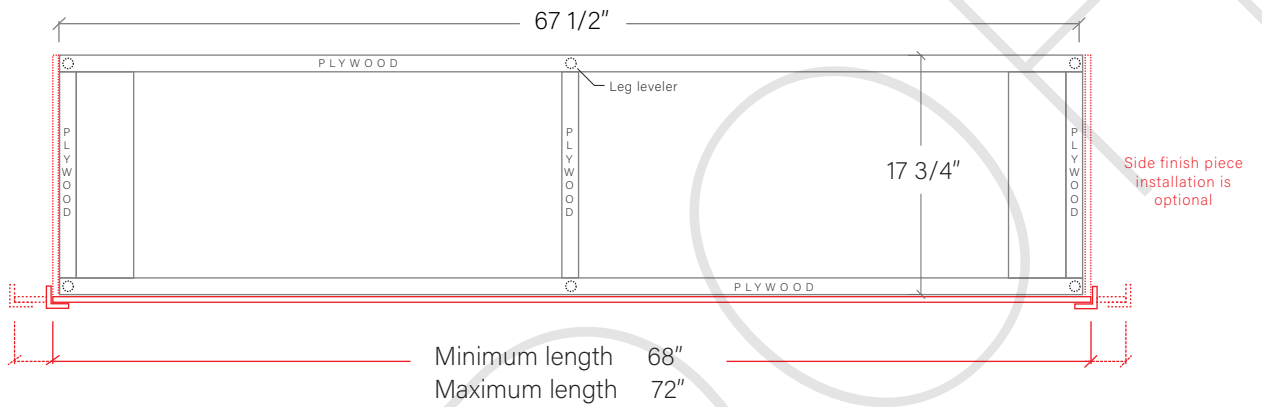

72" DAVENPORT FREE STANDING VANITY DOUBLE SINK

TEODOR

1-888-807-2323 | info@teodorvanities.com

72" TOE KICK

-  Finish piece (1/4" thick)
-  Plywood base (3/4" thick)

TOP VIEW

FRONT VIEW

SIDE VIEW

Leg levelers add 1/4" - 7/8" to plywood base height

TEODOR

1-888-807-2323 | info@teodorvanities.com