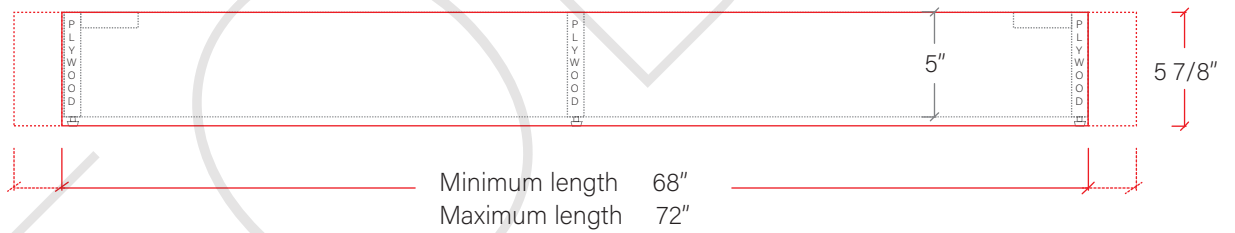

72" DAVENPORT SLIM FREE STANDING VANITY DOUBLE SINK

TOP VIEW

FRONT VIEW

SIDE VIEW

TEODOR

1-888-807-2323 | info@teodorvanities.com

72" SLIM TOE KICK

-  Finish piece (1/4" thick)
-  Plywood base (3/4" thick)

TOP VIEW

FRONT VIEW

SIDE VIEW

Leg levelers add 1/4" - 7/8" to plywood base height

TEODOR

1-888-807-2323 | info@teodorvanities.com