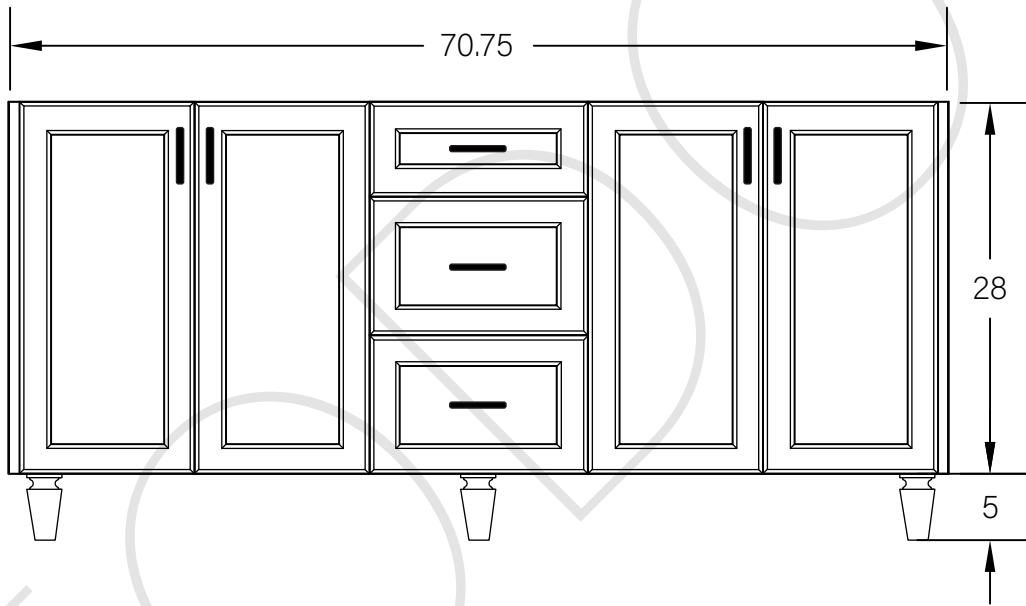

72" DAVENPORT SLIM FREE STANDING VANITY DOUBLE SINK

TOP VIEW

FRONT VIEW

SIDE VIEW

TEODOR

1-888-807-2323 | info@teodorvanities.com

72" SLIM TOE KICK

-  Finish piece (1/4" thick)
-  Plywood base (3/4" thick)

TOP VIEW

FRONT VIEW

SIDE VIEW

Leg levelers add 1/4" - 7/8" to plywood base height

TEODOR

1-888-807-2323 | info@teodorvanities.com