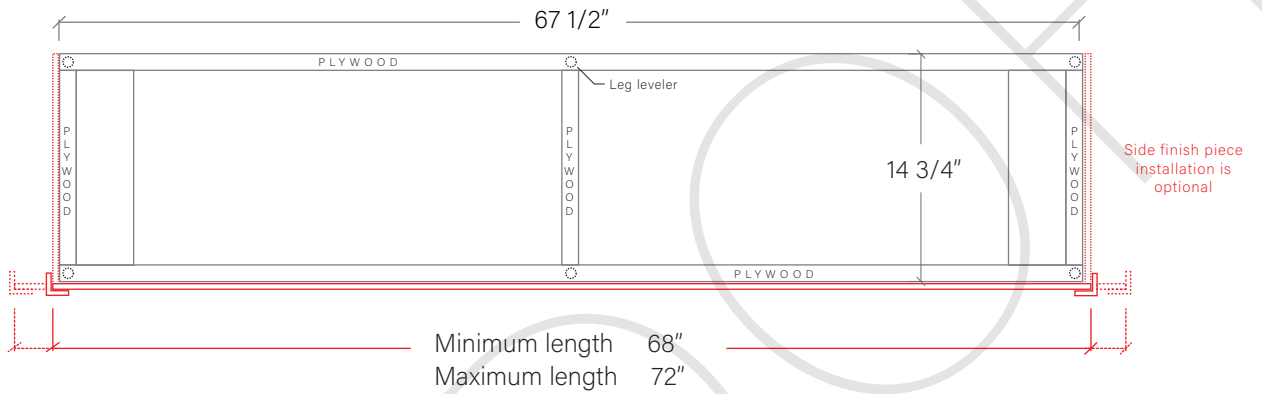

72" DAVENPORT SLIM FREE STANDING VANITY DOUBLE SINK

TOP VIEW

FRONT VIEW

SIDE VIEW

TEODOR

1-888-807-2323 | info@teodorvanities.com

72" SLIM TOE KICK

-  Finish piece (1/4" thick)
-  Plywood base (3/4" thick)

TOP VIEW

FRONT VIEW

SIDE VIEW

Leg levelers add 1/4" - 7/8" to plywood base height

TEODOR

1-888-807-2323 | info@teodorvanities.com