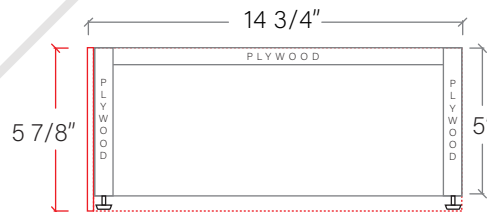

72" DAVENPORT SLIM FREE STANDING VANITY DOUBLE SINK

TOP VIEW

FRONT VIEW

SIDE VIEW

TEODOR

1-888-807-2323 | info@teodorvanities.com

72" SLIM TOE KICK

-  Finish piece (1/4" thick)
-  Plywood base (3/4" thick)

TOP VIEW

FRONT VIEW

SIDE VIEW

Leg levelers add 1/4" - 7/8" to plywood base height

TEODOR

1-888-807-2323 | info@teodorvanities.com