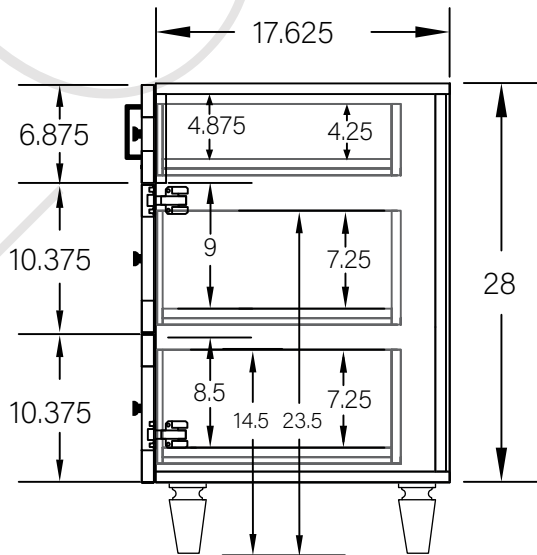

72" DAVENPORT SLIM FREE STANDING VANITY DOUBLE SINK

TOP VIEW

FRONT VIEW

SIDE VIEW

TEODOR

1-888-807-2323 | info@teodorvanities.com

72" SLIM TOE KICK

-  Finish piece (1/4" thick)
-  Plywood base (3/4" thick)

TOP VIEW

FRONT VIEW

SIDE VIEW

Leg levelers add 1/4" - 7/8" to plywood base height

TEODOR

1-888-807-2323 | info@teodorvanities.com