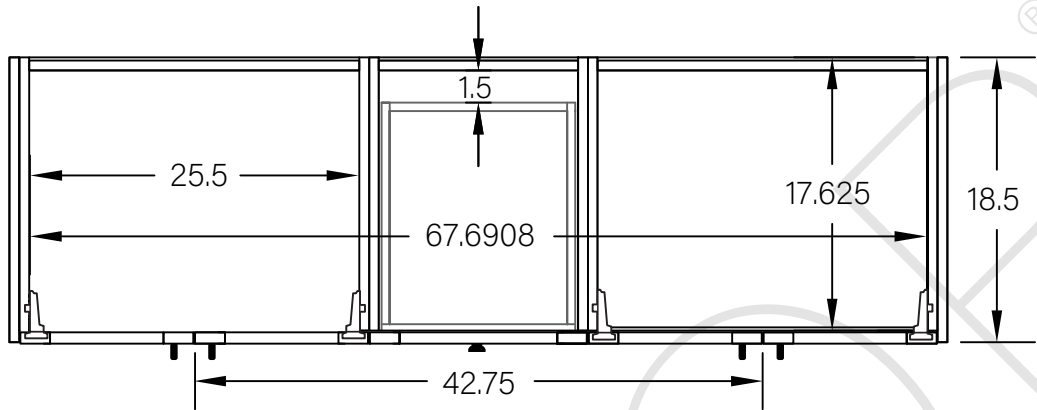

72" DAVENPORT SLIM FREE STANDING VANITY DOUBLE SINK

TOP VIEW

FRONT VIEW

SIDE VIEW

TEODOR

1-888-807-2323 | info@teodorvanities.com

72" SLIM TOE KICK

-  Finish piece (1/4" thick)
-  Plywood base (3/4" thick)

TOP VIEW

FRONT VIEW

SIDE VIEW

Leg levelers add 1/4" - 7/8" to plywood base height

TEODOR

1-888-807-2323 | info@teodorvanities.com