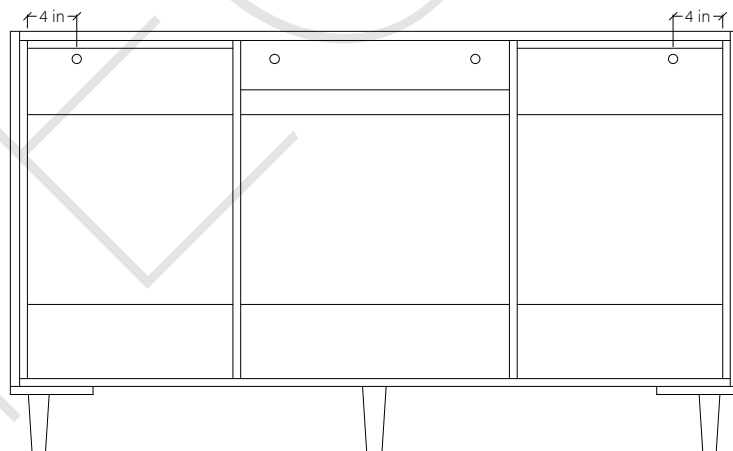

60" SIDNEY FREE STANDING VANITY SINGLE SINK

TOP VIEW

SIDE VIEW

FRONT VIEW

INSIDE BACK VIEW

← Secure vanity to studs within 4" from side gables.

TEODOR

1-888-807-2323 | info@teodorvanities.com

60" TOE KICK

- Finish piece (1/4" thick)
- Plywood base (3/4" thick)

TOP VIEW

FRONT VIEW

SIDE VIEW

Leg levelers add 1/4" - 7/8" to plywood base height

TEODOR

1-888-807-2323 | info@teodorvanities.com