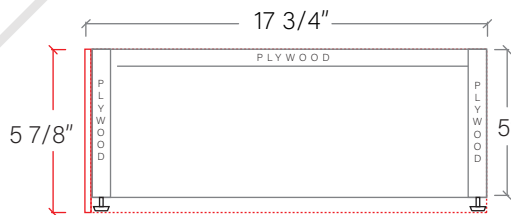

60" TOE KICK

- Finish piece (1/4" thick)
- Plywood base (3/4" thick)

TOP VIEW

FRONT VIEW

SIDE VIEW

Leg levelers add 1/4" - 7/8" to plywood base height

TEODOR

1-888-807-2323 | info@teodorvanities.com