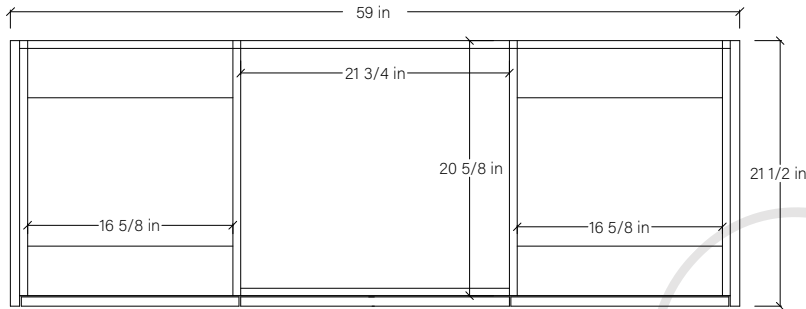

60" SIDNEY FREE STANDING VANITY SINGLE SINK

TOP VIEW

SIDE VIEW

FRONT VIEW

INSIDE BACK VIEW

← Secure vanity to studs within 4" from side gables.

TEODOR

1-888-807-2323 | info@teodorvanities.com

60" TOE KICK

- Finish piece (1/4" thick)
- Plywood base (3/4" thick)

TOP VIEW

FRONT VIEW

SIDE VIEW

Leg levelers add 1/4" - 7/8" to plywood base height

TEODOR

1-888-807-2323 | info@teodorvanities.com