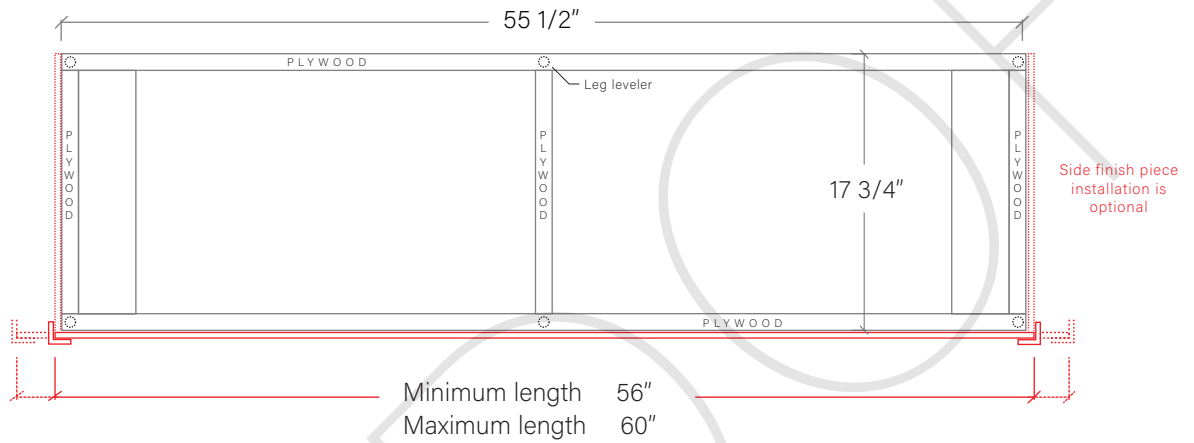

60" SIDNEY FREE STANDING VANITY SINGLE SINK

TOP VIEW

SIDE VIEW

FRONT VIEW

INSIDE BACK VIEW

← Secure vanity to studs within 4" from side gables.

TEODOR

1-888-807-2323 | info@teodorvanities.com

60" TOE KICK

- Finish piece (1/4" thick)
- Plywood base (3/4" thick)

TOP VIEW

FRONT VIEW

SIDE VIEW

Leg levelers add 1/4" - 7/8" to plywood base height

TEODOR

1-888-807-2323 | info@teodorvanities.com