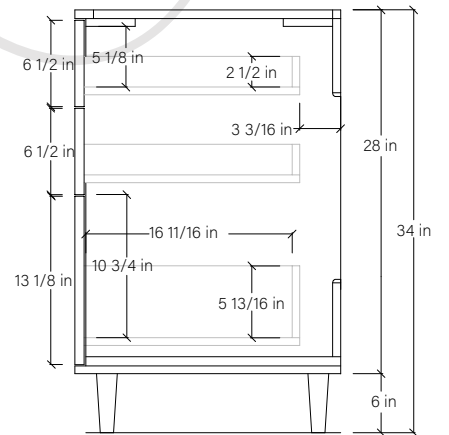

60" SIDNEY FREE STANDING VANITY SINGLE SINK

TOP VIEW

SIDE VIEW

FRONT VIEW

INSIDE BACK VIEW

← Secure vanity to studs within 4" from side gables.

TEODOR

1-888-807-2323 | info@teodorvanities.com

60" TOE KICK

- Finish piece (1/4" thick)
- Plywood base (3/4" thick)

TOP VIEW

FRONT VIEW

SIDE VIEW

Leg levelers add 1/4" - 7/8" to plywood base height

TEODOR

1-888-807-2323 | info@teodorvanities.com