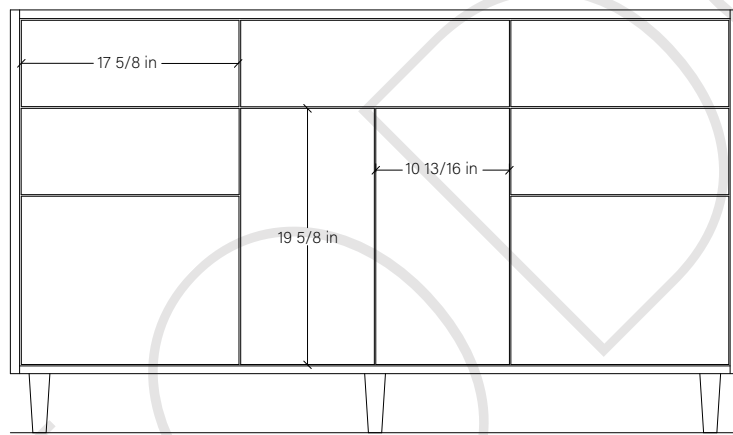

60" SIDNEY FREE STANDING VANITY SINGLE SINK

TOP VIEW

SIDE VIEW

FRONT VIEW

INSIDE BACK VIEW

← Secure vanity to studs within 4" from side gables.

TEODOR

1-888-807-2323 | info@teodorvanities.com

60" TOE KICK

- Finish piece (1/4" thick)
- Plywood base (3/4" thick)

TOP VIEW

FRONT VIEW

SIDE VIEW

Leg levelers add 1/4" - 7/8" to plywood base height

TEODOR

1-888-807-2323 | info@teodorvanities.com