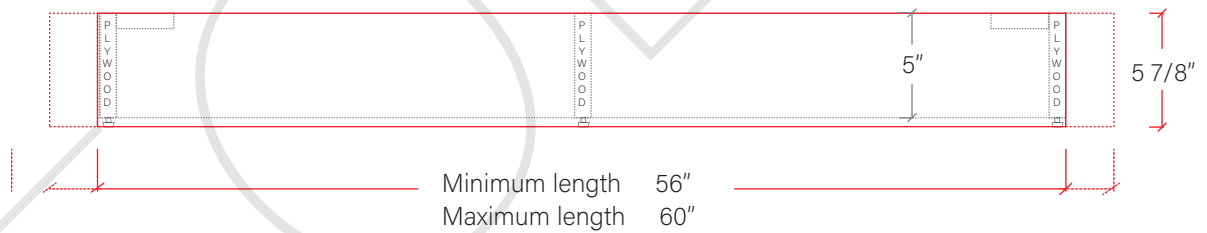

60" SIDNEY FREE STANDING VANITY SINGLE SINK

TOP VIEW

SIDE VIEW

FRONT VIEW

INSIDE BACK VIEW

← Secure vanity to studs within 4" from side gables.

TEODOR

1-888-807-2323 | info@teodorvanities.com

60" TOE KICK

- Finish piece (1/4" thick)
- Plywood base (3/4" thick)

TOP VIEW

FRONT VIEW

SIDE VIEW

Leg levelers add 1/4" - 7/8" to plywood base height

TEODOR

1-888-807-2323 | info@teodorvanities.com