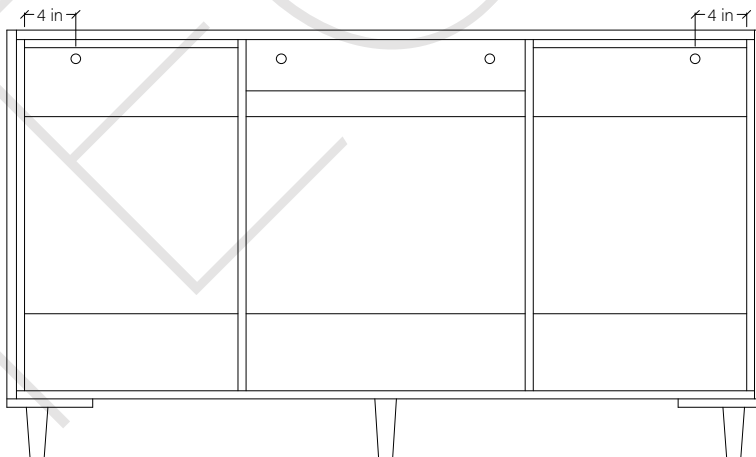

60" SIDNEY SLIM FREE STANDING VANITY SINGLE SINK

TOP VIEW

FRONT VIEW

SIDE VIEW

INSIDE BACK VIEW

← Secure vanity to studs within 4" from side gables.

TEODOR

1-888-807-2323 | info@teodorvanities.com

# 60" SLIM TOE KICK

- Finish piece (1/4" thick)
- Plywood base (3/4" thick)

TOP VIEW

FRONT VIEW

SIDE VIEW

Leg levelers add 1/4" - 7/8" to plywood base height