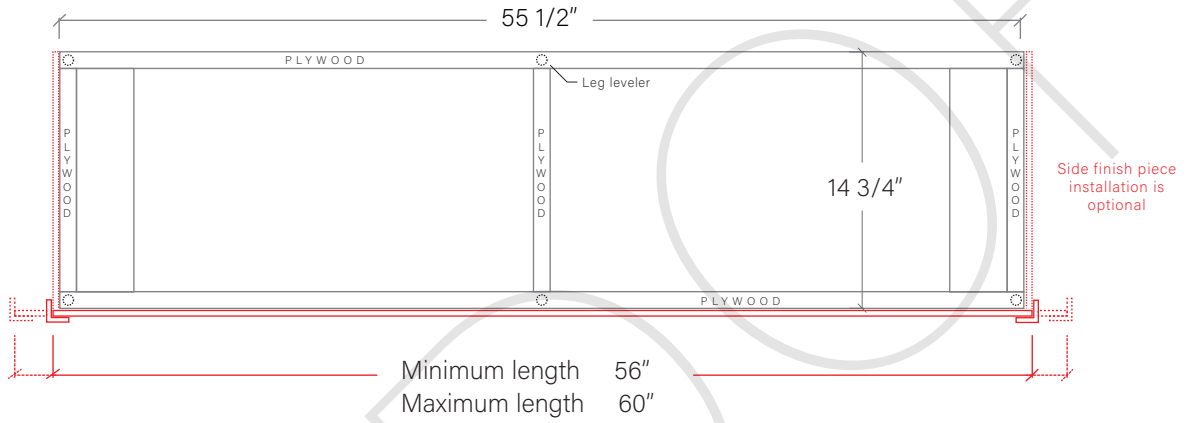

60" SIDNEY SLIM FREE STANDING VANITY SINGLE SINK

TOP VIEW

FRONT VIEW

SIDE VIEW

INSIDE BACK VIEW

← Secure vanity to studs within 4" from side gables.

TEODOR

1-888-807-2323 | info@teodorvanities.com

# 60" SLIM TOE KICK

- Finish piece (1/4" thick)
- Plywood base (3/4" thick)

TOP VIEW

FRONT VIEW

SIDE VIEW

Leg levelers add 1/4" - 7/8" to plywood base height