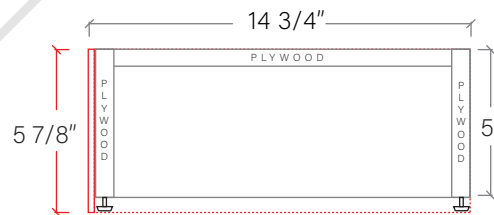

# 60" SLIM TOE KICK

- Finish piece (1/4" thick)
- Plywood base (3/4" thick)

TOP VIEW

FRONT VIEW

SIDE VIEW

Leg levelers add 1/4" - 7/8" to plywood base height