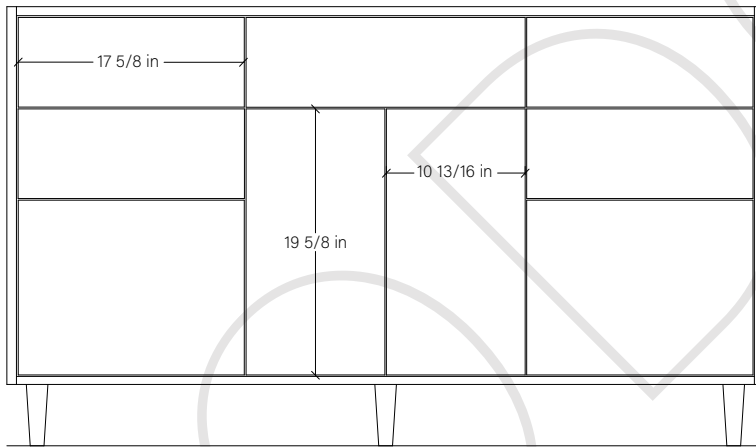

60" SIDNEY SLIM FREE STANDING VANITY SINGLE SINK

TOP VIEW

FRONT VIEW

SIDE VIEW

INSIDE BACK VIEW

← Secure vanity to studs within 4" from side gables.

TEODOR

1-888-807-2323 | info@teodorvanities.com

# 60" SLIM TOE KICK

- Finish piece (1/4" thick)
- Plywood base (3/4" thick)

TOP VIEW

FRONT VIEW

SIDE VIEW

Leg levelers add 1/4" - 7/8" to plywood base height