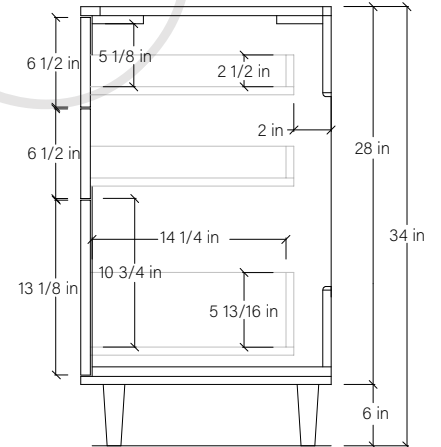

60" SIDNEY SLIM FREE STANDING VANITY SINGLE SINK

TOP VIEW

FRONT VIEW

SIDE VIEW

INSIDE BACK VIEW

← Secure vanity to studs within 4" from side gables.

TEODOR

1-888-807-2323 | info@teodorvanities.com

# 60" SLIM TOE KICK

- Finish piece (1/4" thick)
- Plywood base (3/4" thick)

TOP VIEW

FRONT VIEW

SIDE VIEW

Leg levelers add 1/4" - 7/8" to plywood base height