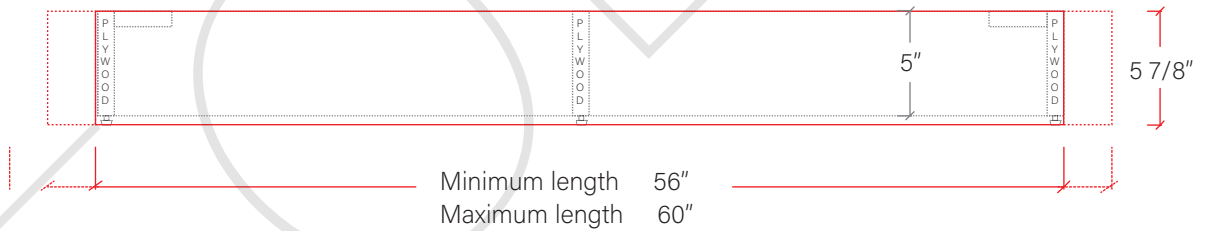

60" SIDNEY SLIM FREE STANDING VANITY SINGLE SINK

TOP VIEW

FRONT VIEW

SIDE VIEW

INSIDE BACK VIEW

← Secure vanity to studs within 4" from side gables.

TEODOR

1-888-807-2323 | info@teodorvanities.com

# 60" SLIM TOE KICK

- Finish piece (1/4" thick)
- Plywood base (3/4" thick)

TOP VIEW

FRONT VIEW

SIDE VIEW

Leg levelers add 1/4" - 7/8" to plywood base height