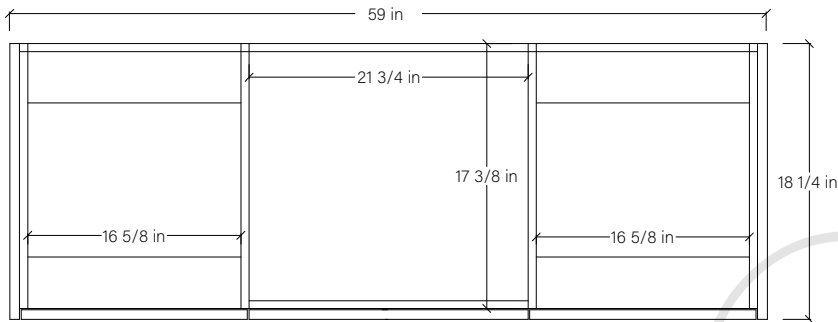

60" SIDNEY SLIM FREE STANDING VANITY SINGLE SINK

TOP VIEW

FRONT VIEW

SIDE VIEW

INSIDE BACK VIEW

← Secure vanity to studs within 4" from side gables.

TEODOR

1-888-807-2323 | info@teodorvanities.com

# 60" SLIM TOE KICK

- Finish piece (1/4" thick)
- Plywood base (3/4" thick)

TOP VIEW

FRONT VIEW

SIDE VIEW

Leg levelers add 1/4" - 7/8" to plywood base height