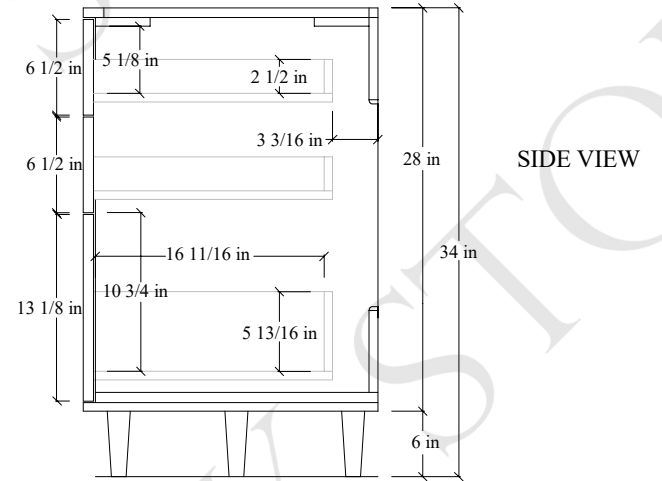

60S" Sidney Free Standing Vanity

TOP VIEW

FRONT VIEW

SIDE VIEW

Secure vanity to studs within 4" from side gables. →

INSIDE BACK VIEW