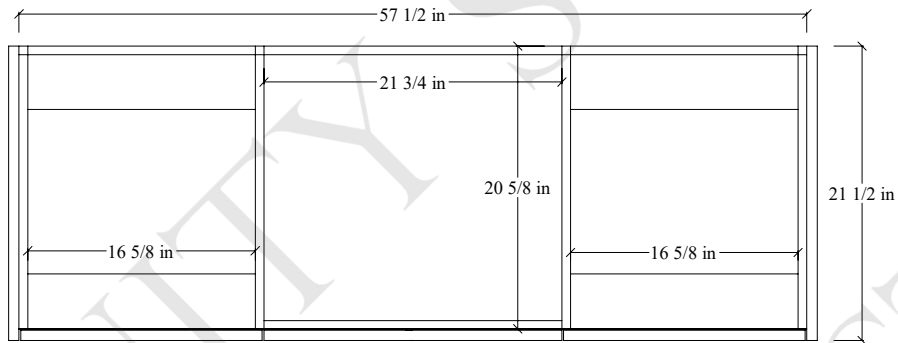

60S" Sidney Free Standing Vanity

TOP VIEW

FRONT VIEW

SIDE VIEW

Secure vanity to studs within 4" from side gables. →

INSIDE BACK VIEW