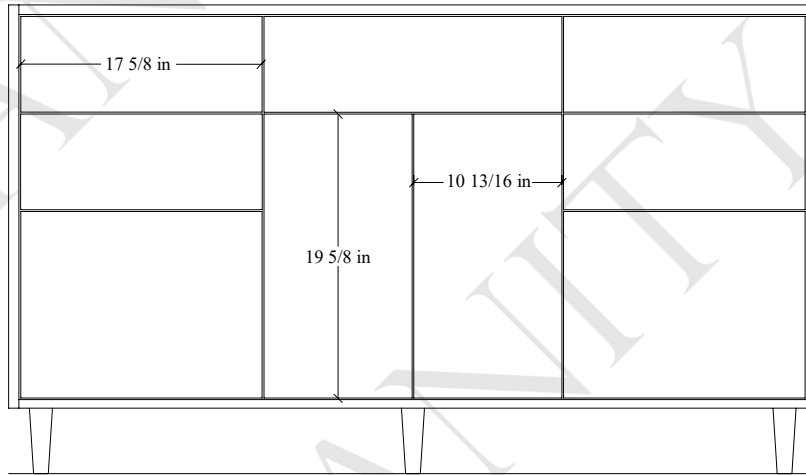

60S" Sidney Free Standing Vanity

TOP VIEW

FRONT VIEW

SIDE VIEW

Secure vanity to studs within 4" from side gables. →

INSIDE BACK VIEW