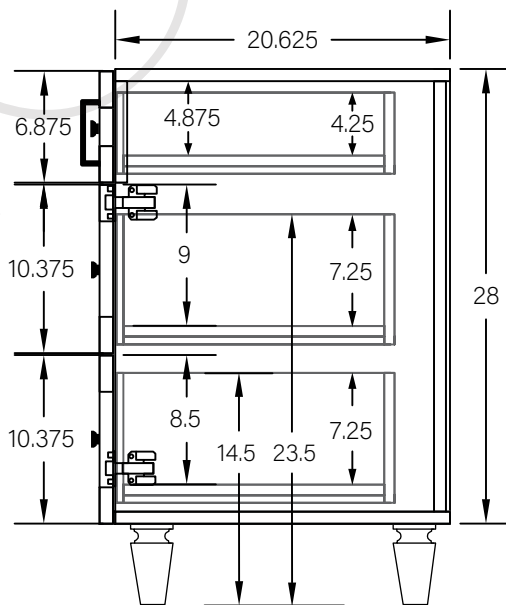

60" DAVENPORT FREE STANDING VANITY SINGLE SINK

TOP VIEW

FRONT VIEW

SIDE VIEW

TEODOR

1-888-807-2323 | info@teodorvanities.com

60" TOE KICK

- Finish piece (1/4" thick)
- Plywood base (3/4" thick)

TOP VIEW

FRONT VIEW

SIDE VIEW

Leg levelers add 1/4" - 7/8" to plywood base height

TEODOR

1-888-807-2323 | info@teodorvanities.com