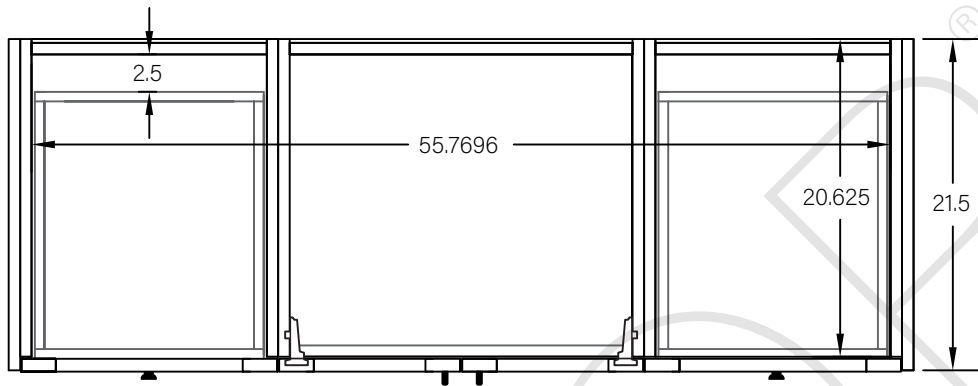

60" DAVENPORT FREE STANDING VANITY SINGLE SINK

TOP VIEW

FRONT VIEW

SIDE VIEW

TEODOR

1-888-807-2323 | info@teodorvanities.com

60" TOE KICK

- Finish piece (1/4" thick)
- Plywood base (3/4" thick)

TOP VIEW

FRONT VIEW

SIDE VIEW

Leg levelers add 1/4" - 7/8" to plywood base height

TEODOR

1-888-807-2323 | info@teodorvanities.com