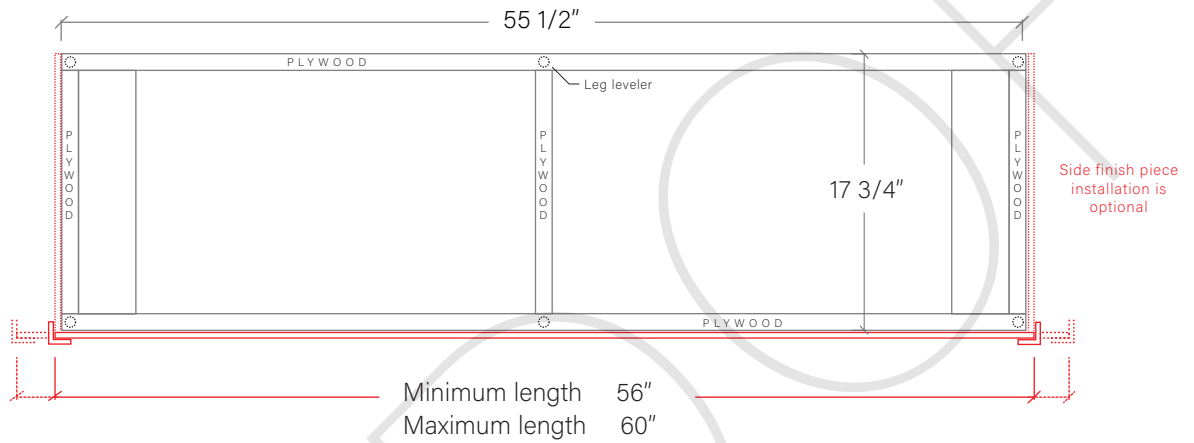

60" DAVENPORT FREE STANDING VANITY SINGLE SINK

TOP VIEW

FRONT VIEW

SIDE VIEW

TEODOR

1-888-807-2323 | info@teodorvanities.com

60" TOE KICK

- Finish piece (1/4" thick)
- Plywood base (3/4" thick)

TOP VIEW

FRONT VIEW

SIDE VIEW

Leg levelers add 1/4" - 7/8" to plywood base height

TEODOR

1-888-807-2323 | info@teodorvanities.com