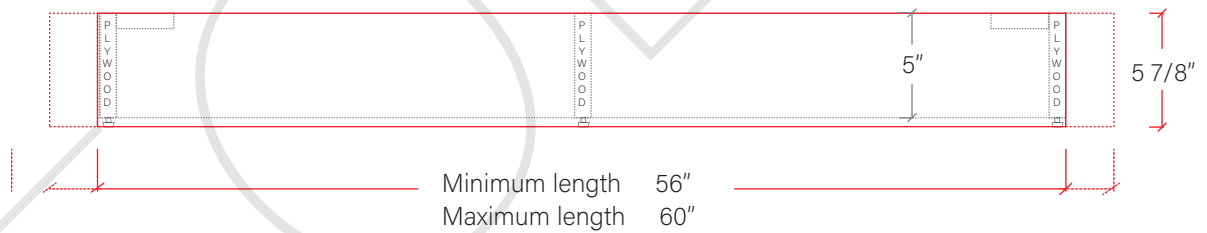

60" DAVENPORT FREE STANDING VANITY SINGLE SINK

TOP VIEW

FRONT VIEW

SIDE VIEW

TEODOR

1-888-807-2323 | info@teodorvanities.com

60" TOE KICK

- Finish piece (1/4" thick)
- Plywood base (3/4" thick)

TOP VIEW

FRONT VIEW

SIDE VIEW

Leg levelers add 1/4" - 7/8" to plywood base height

TEODOR

1-888-807-2323 | info@teodorvanities.com