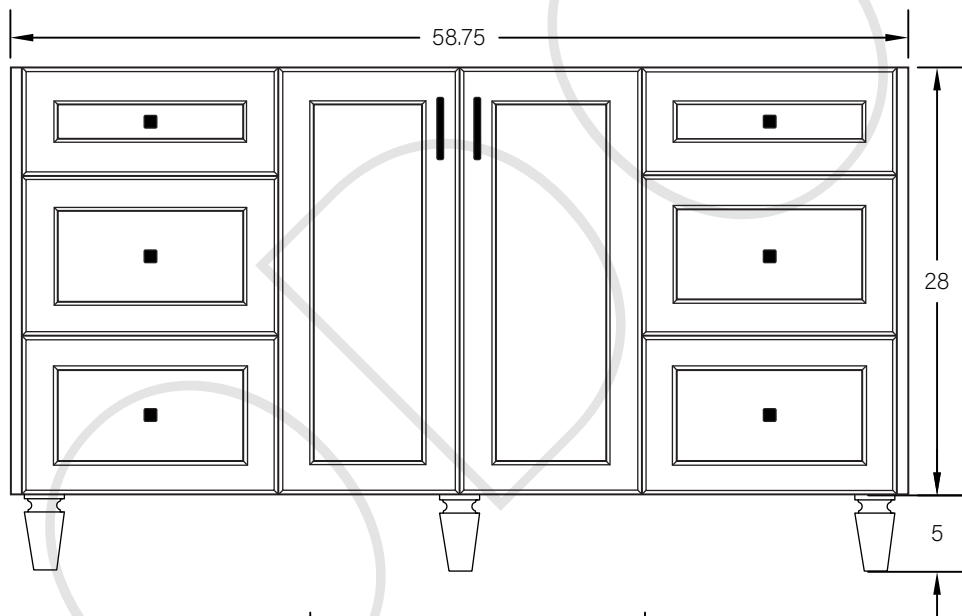

60" DAVENPORT FREE STANDING VANITY SINGLE SINK

TOP VIEW

FRONT VIEW

SIDE VIEW

TEODOR

1-888-807-2323 | info@teodorvanities.com

60" TOE KICK

- Finish piece (1/4" thick)
- Plywood base (3/4" thick)

TOP VIEW

FRONT VIEW

SIDE VIEW

Leg levelers add 1/4" - 7/8" to plywood base height

TEODOR

1-888-807-2323 | info@teodorvanities.com