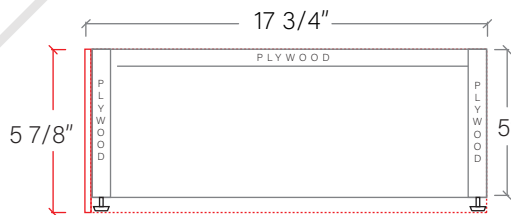

60" DAVENPORT FREE STANDING VANITY SINGLE SINK

TOP VIEW

FRONT VIEW

SIDE VIEW

TEODOR

1-888-807-2323 | info@teodorvanities.com

60" TOE KICK

- Finish piece (1/4" thick)
- Plywood base (3/4" thick)

TOP VIEW

FRONT VIEW

SIDE VIEW

Leg levelers add 1/4" - 7/8" to plywood base height

TEODOR

1-888-807-2323 | info@teodorvanities.com