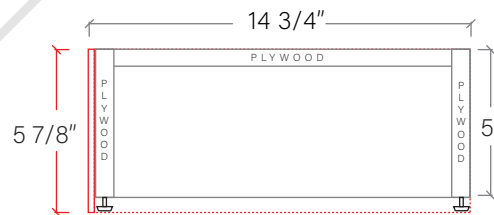

60" DAVENPORT SLIM FREE STANDING VANITY SINGLE SINK

TOP VIEW

FRONT VIEW

SIDE VIEW

TEODOR

1-888-807-2323 | info@teodorvanities.com

60" SLIM TOE KICK

- Finish piece (1/4" thick)
- Plywood base (3/4" thick)

TOP VIEW

FRONT VIEW

SIDE VIEW

Leg levelers add 1/4" - 7/8" to plywood base height

TEODOR

1-888-807-2323 | info@teodorvanities.com