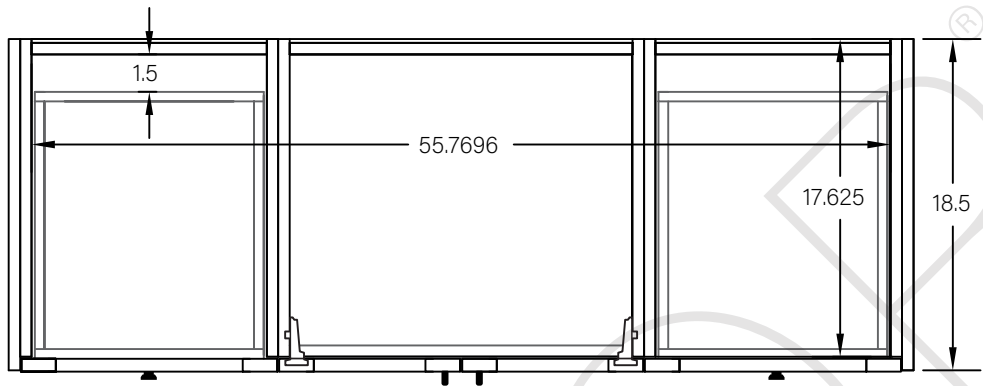

60" DAVENPORT SLIM FREE STANDING VANITY SINGLE SINK

TOP VIEW

FRONT VIEW

SIDE VIEW

TEODOR

1-888-807-2323 | info@teodorvanities.com

60" SLIM TOE KICK

- Finish piece (1/4" thick)
- Plywood base (3/4" thick)

TOP VIEW

FRONT VIEW

SIDE VIEW

Leg levelers add 1/4" - 7/8" to plywood base height

TEODOR

1-888-807-2323 | info@teodorvanities.com