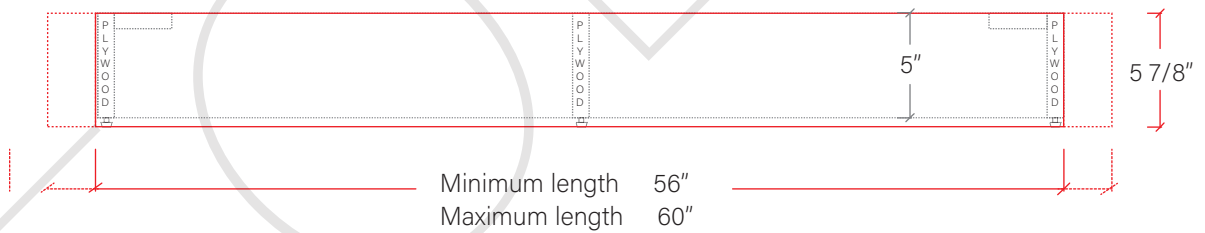

60" DAVENPORT SLIM FREE STANDING VANITY SINGLE SINK

TOP VIEW

FRONT VIEW

SIDE VIEW

TEODOR

1-888-807-2323 | info@teodorvanities.com

60" SLIM TOE KICK

- Finish piece (1/4" thick)
- Plywood base (3/4" thick)

TOP VIEW

FRONT VIEW

SIDE VIEW

Leg levelers add 1/4" - 7/8" to plywood base height

TEODOR

1-888-807-2323 | info@teodorvanities.com