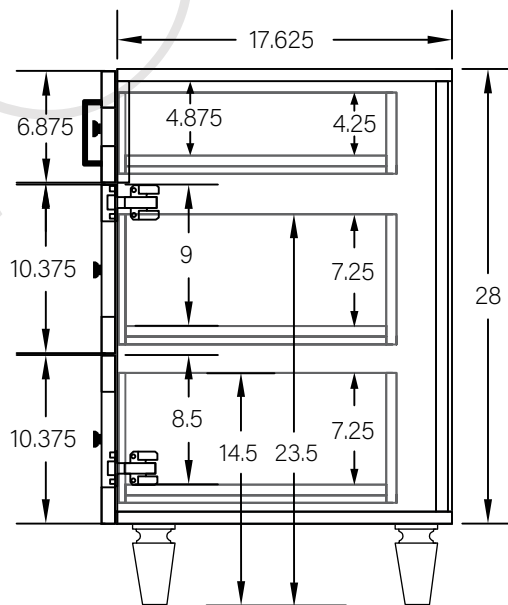

60" DAVENPORT SLIM FREE STANDING VANITY SINGLE SINK

TOP VIEW

FRONT VIEW

SIDE VIEW

TEODOR

1-888-807-2323 | info@teodorvanities.com

60" SLIM TOE KICK

- Finish piece (1/4" thick)
- Plywood base (3/4" thick)

TOP VIEW

FRONT VIEW

SIDE VIEW

Leg levelers add 1/4" - 7/8" to plywood base height

TEODOR

1-888-807-2323 | info@teodorvanities.com