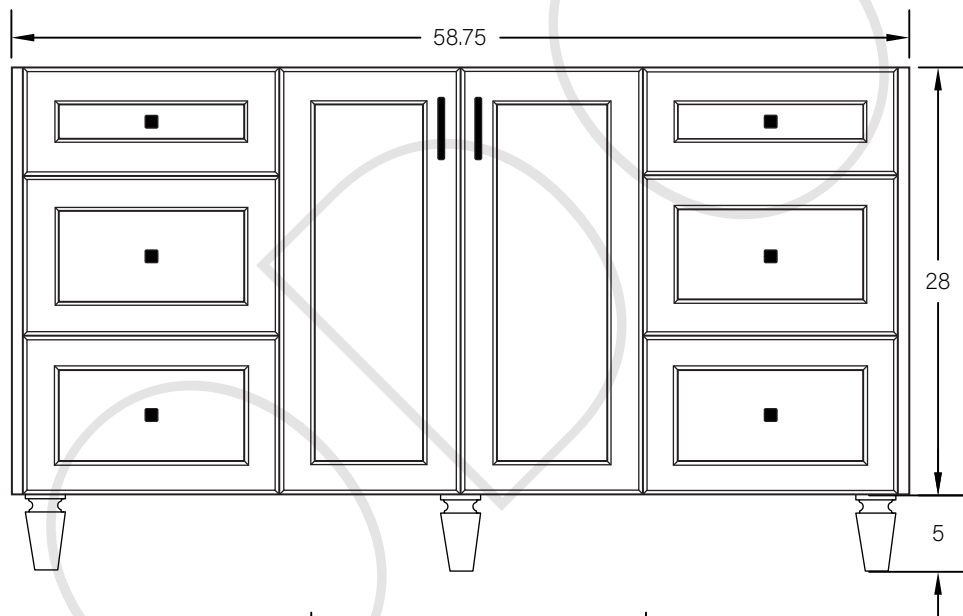

60" DAVENPORT SLIM FREE STANDING VANITY SINGLE SINK

TOP VIEW

FRONT VIEW

SIDE VIEW

TEODOR

1-888-807-2323 | info@teodorvanities.com

60" SLIM TOE KICK

- Finish piece (1/4" thick)
- Plywood base (3/4" thick)

TOP VIEW

FRONT VIEW

SIDE VIEW

Leg levelers add 1/4" - 7/8" to plywood base height

TEODOR

1-888-807-2323 | info@teodorvanities.com