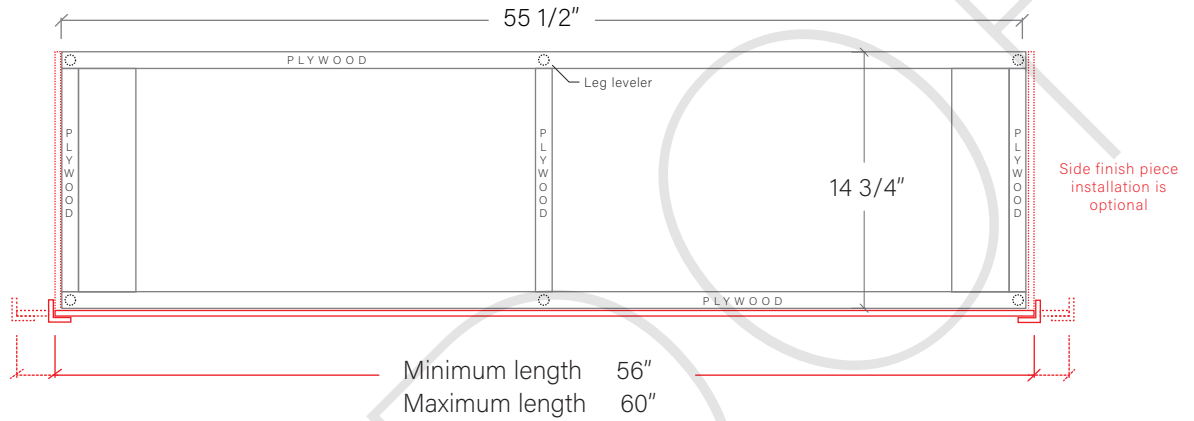

60" DAVENPORT SLIM FREE STANDING VANITY SINGLE SINK

TOP VIEW

FRONT VIEW

SIDE VIEW

TEODOR

1-888-807-2323 | info@teodorvanities.com

60" SLIM TOE KICK

- Finish piece (1/4" thick)
- Plywood base (3/4" thick)

TOP VIEW

FRONT VIEW

SIDE VIEW

Leg levelers add 1/4" - 7/8" to plywood base height

TEODOR

1-888-807-2323 | info@teodorvanities.com