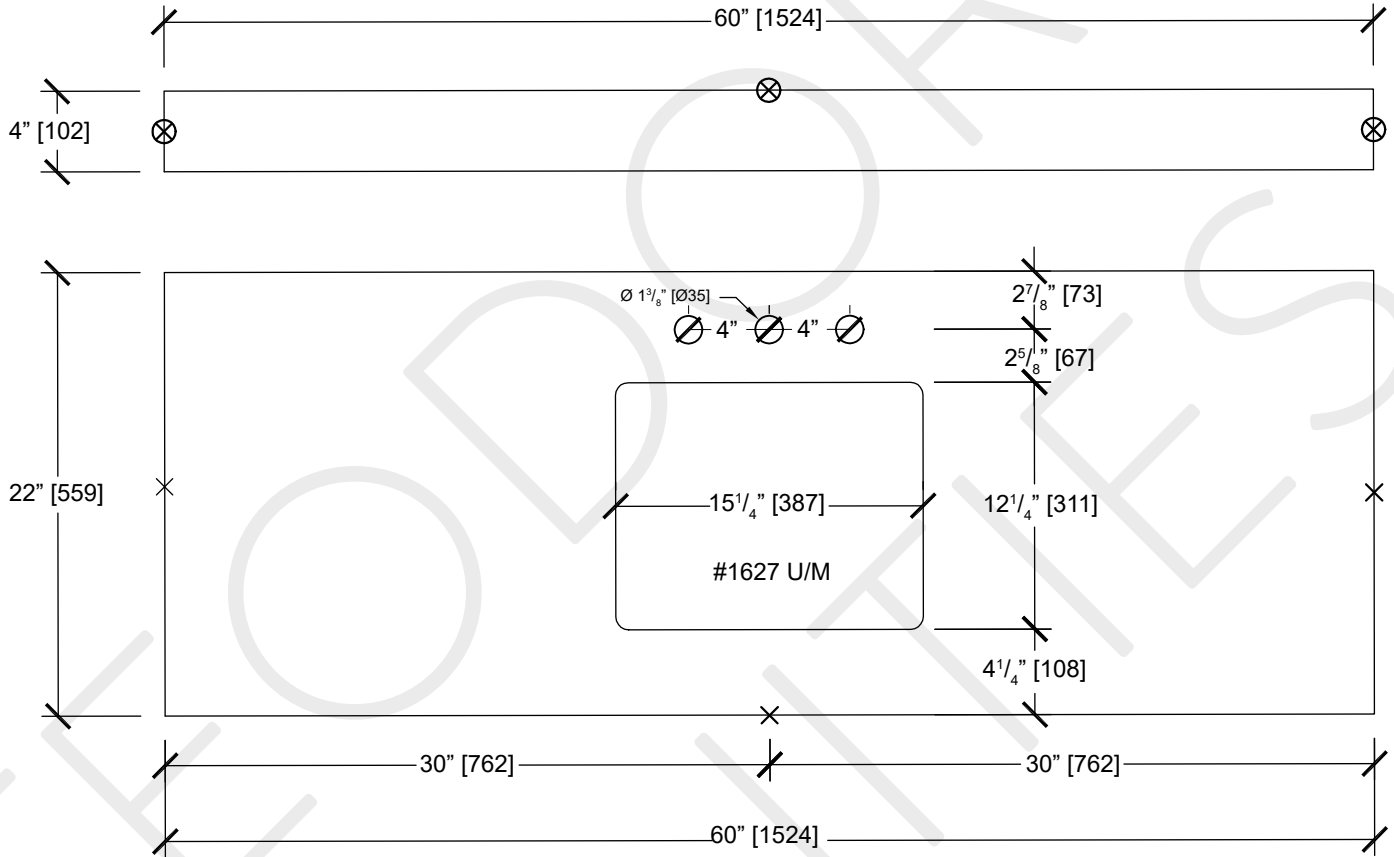

# 60" SINGLE SINK COUNTERTOP SPECS

EDGE PROFILE: