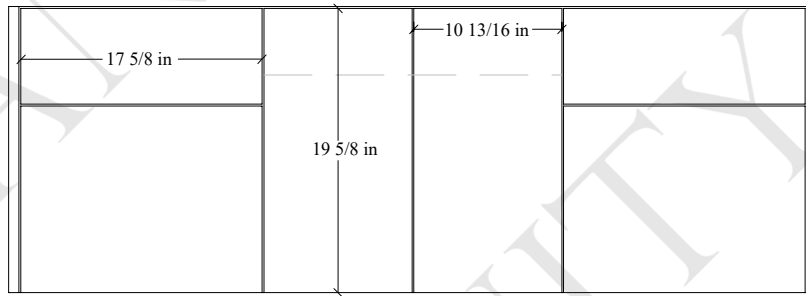

60S" Austin Wall Mount Vanity

TOP VIEW

FRONT VIEW

Secure Support Strip to Stud →

Secure vanity to studs within 4" from side gables. →

INSIDE BACK VIEW

← Secure Support Strip to Stud