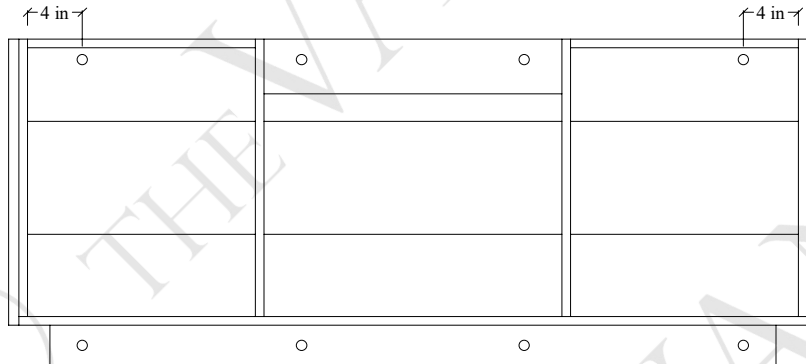

60S" Austin Wall Mount Vanity

TOP VIEW

FRONT VIEW

Secure Support Strip to Stud →

Secure vanity to studs within 4" from side gables. →

INSIDE BACK VIEW

← Secure Support Strip to Stud