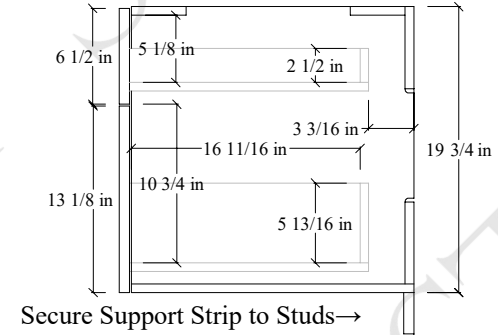

60S" Austin Wall Mount Vanity

TOP VIEW

FRONT VIEW

Secure Support Strip to Stud →

Secure vanity to studs within 4" from side gables. →

INSIDE BACK VIEW

← Secure Support Strip to Stud