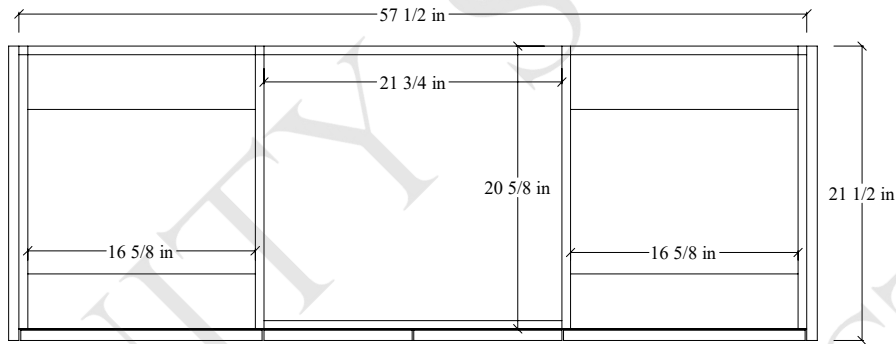

60S" Austin Wall Mount Vanity

TOP VIEW

FRONT VIEW

Secure Support Strip to Stud →

Secure vanity to studs within 4" from side gables. →

INSIDE BACK VIEW

← Secure Support Strip to Stud