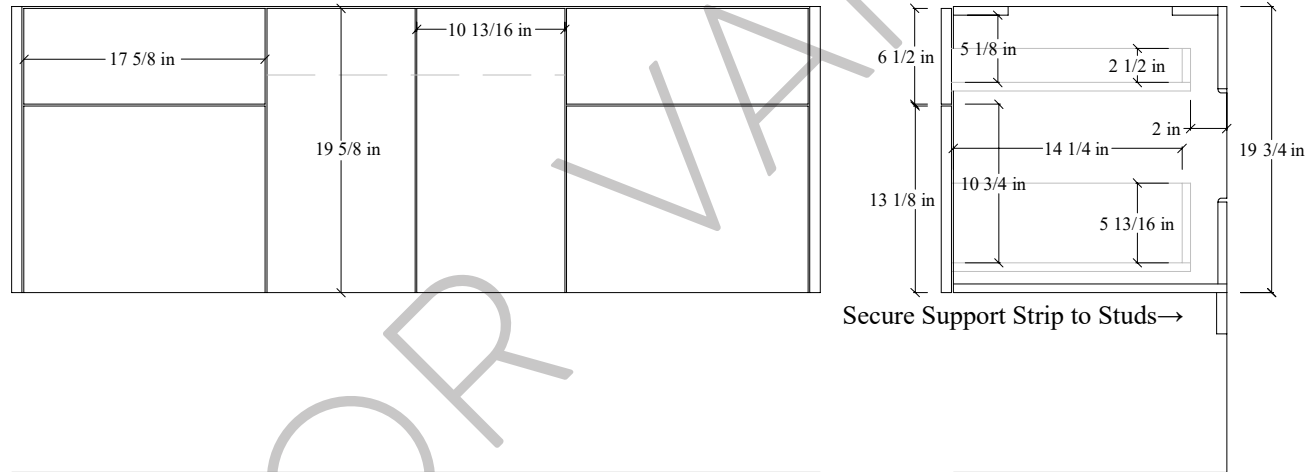

60S" Austin SLIM Wall Mount Vanity

TOP VIEW

FRONT VIEW

Secure vanity to studs within 4" from side gables. →

INSIDE BACK VIEW