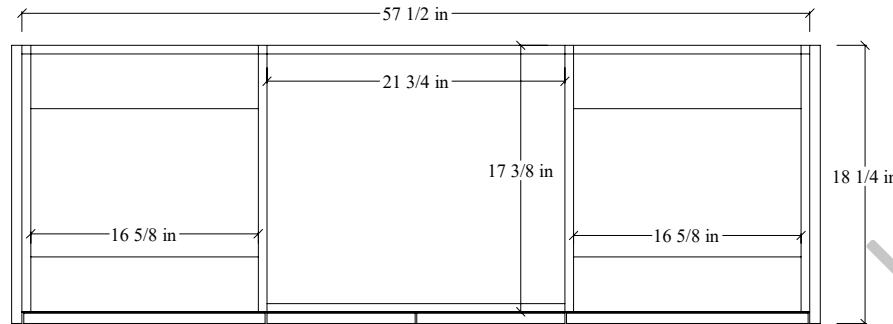

60S" Austin SLIM Wall Mount Vanity

TOP VIEW

FRONT VIEW

Secure vanity to studs within 4" from side gables. →

INSIDE BACK VIEW