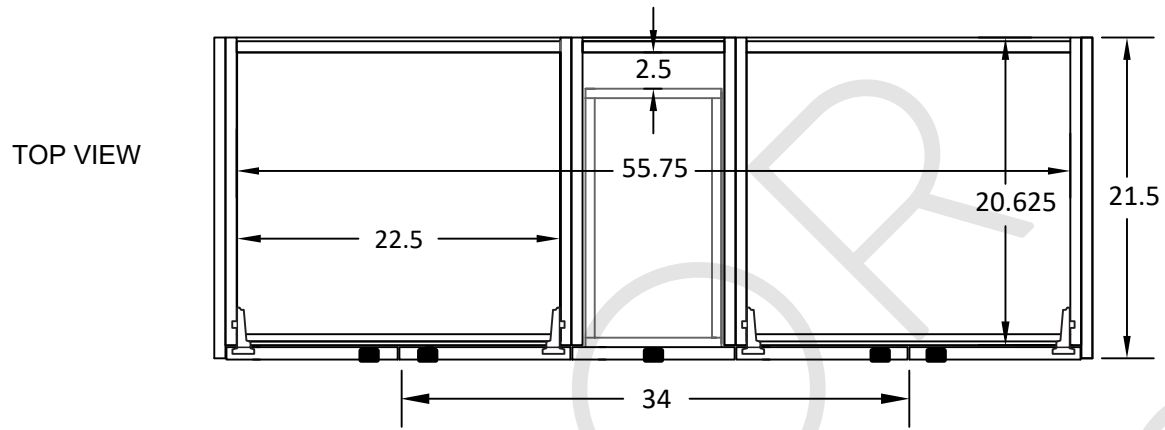

# 60" ASHBURY WALL MOUNTED VANITY DOUBLE SINK

TEODOR VANITIES®

1-888-807-2323 | [info@thevanitystore.com](mailto:info@thevanitystore.com)