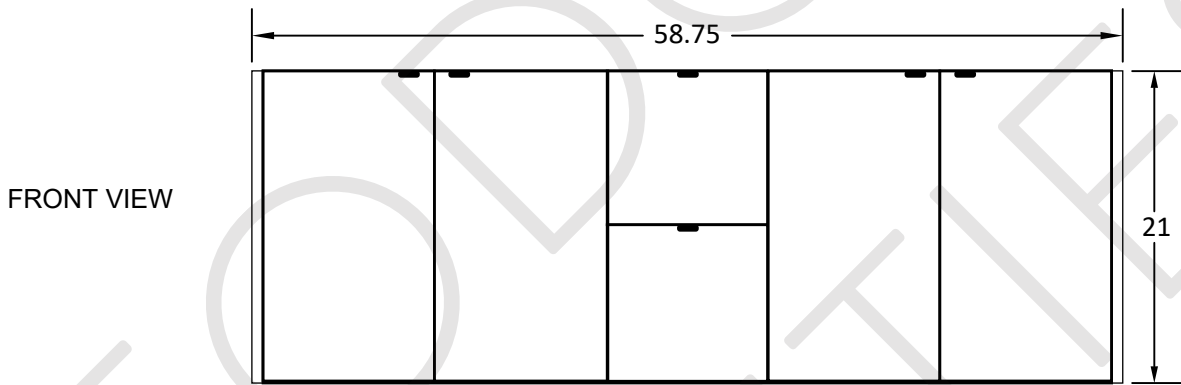

# 60" ASHBURY WALL MOUNTED VANITY DOUBLE SINK

TEODOR VANITIES®

1-888-807-2323 | [info@thevanitystore.com](mailto:info@thevanitystore.com)