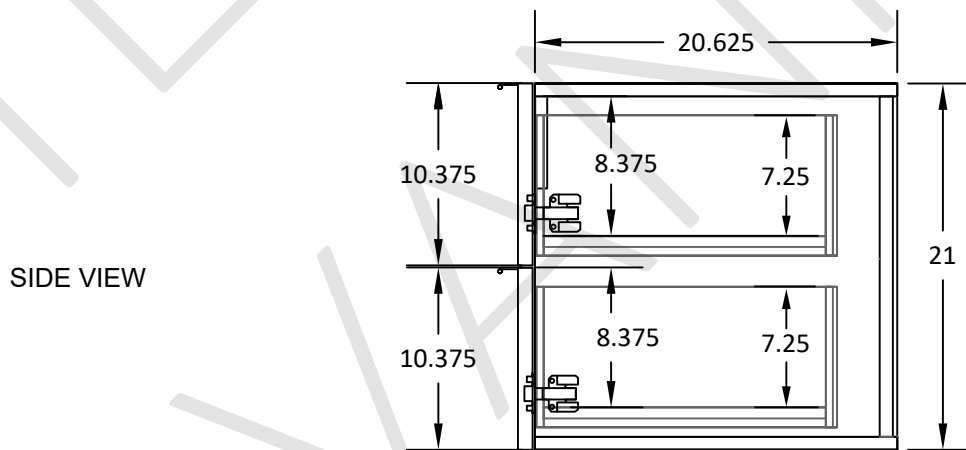

# 60" ASHBURY WALL MOUNTED VANITY DOUBLE SINK

TEODOR VANITIES®

1-888-807-2323 | [info@thevanitystore.com](mailto:info@thevanitystore.com)