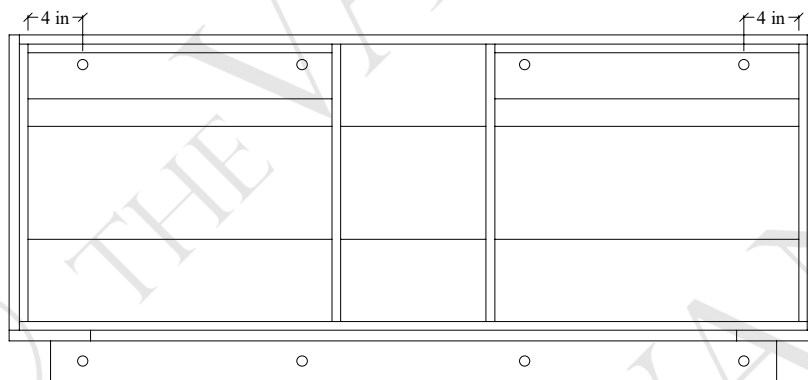

60D" Sidney Wall Mount Vanity

TOP VIEW

FRONT VIEW

Secure vanity to studs within 4" from side gables →

INSIDE BACK VIEW

← Support Strip Secured to Stud