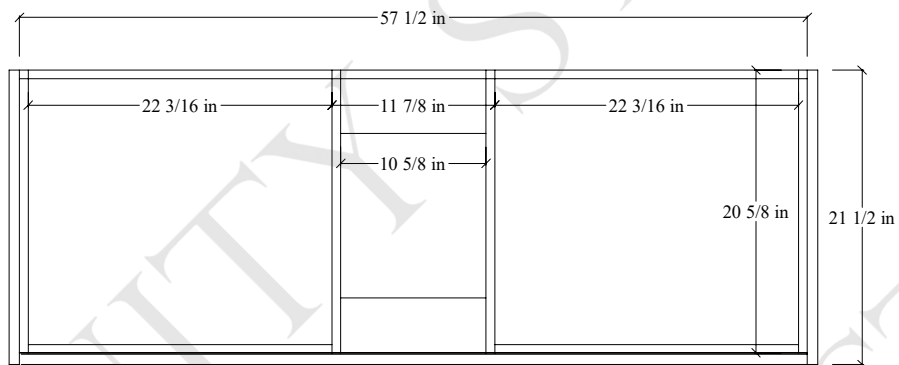

60D" Sidney Wall Mount Vanity

TOP VIEW

FRONT VIEW

Secure vanity to studs within 4" from side gables →

INSIDE BACK VIEW

← Support Strip Secured to Stud