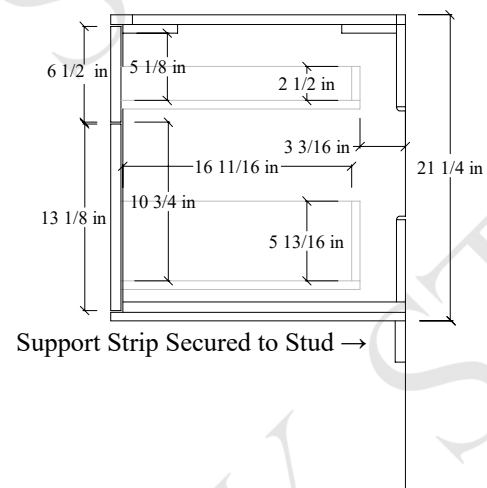

60D" Sidney Wall Mount Vanity

TOP VIEW

FRONT VIEW

Secure vanity to studs within 4" from side gables →

INSIDE BACK VIEW

← Support Strip Secured to Stud