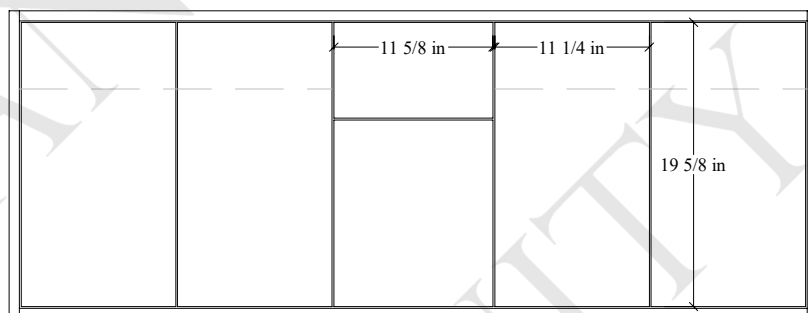

60D" Sidney Wall Mount Vanity

TOP VIEW

FRONT VIEW

Secure vanity to studs within 4" from side gables →

INSIDE BACK VIEW

← Support Strip Secured to Stud