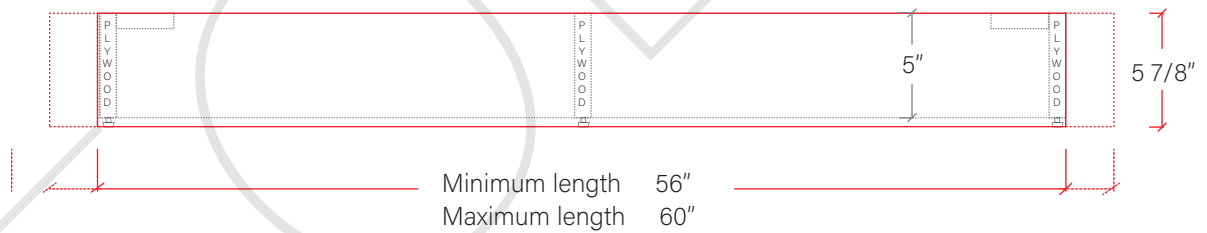

60" SIDNEY FREE STANDING VANITY DOUBLE SINK

TOP VIEW

FRONT VIEW

SIDE VIEW

INSIDE BACK VIEW

← Secure vanity to studs within 4" from side gables.

TEODOR

1-888-807-2323 | info@teodorvanities.com

60" TOE KICK

-  Finish piece (1/4" thick)
-  Plywood base (3/4" thick)

TOP VIEW

FRONT VIEW

SIDE VIEW

Leg levelers add 1/4" - 7/8"
to plywood base height

TEODOR

1-888-807-2323 | info@teodorvanities.com