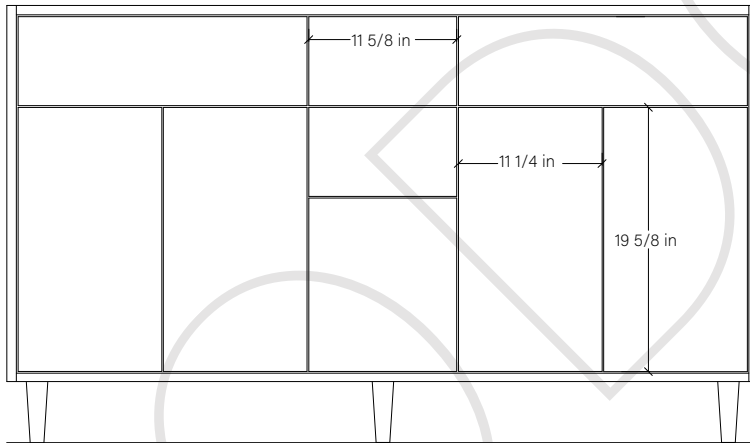

60" SIDNEY FREE STANDING VANITY DOUBLE SINK

TOP VIEW

FRONT VIEW

SIDE VIEW

INSIDE BACK VIEW

← Secure vanity to studs within 4" from side gables.

TEODOR

1-888-807-2323 | info@teodorvanities.com

60" TOE KICK

-  Finish piece (1/4" thick)
-  Plywood base (3/4" thick)

TOP VIEW

FRONT VIEW

SIDE VIEW

Leg levelers add 1/4" - 7/8"
to plywood base height

TEODOR

1-888-807-2323 | info@teodorvanities.com