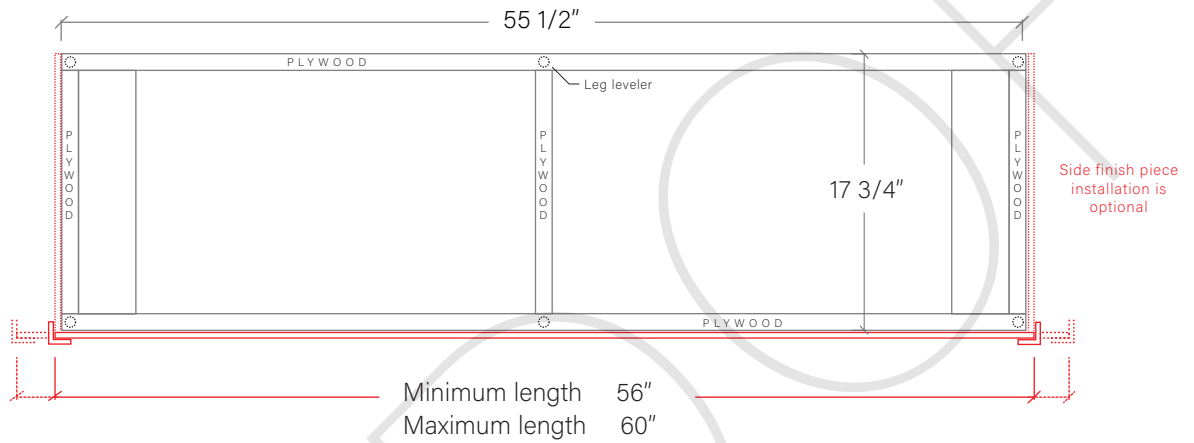

60" SIDNEY FREE STANDING VANITY DOUBLE SINK

TOP VIEW

FRONT VIEW

SIDE VIEW

INSIDE BACK VIEW

← Secure vanity to studs within 4" from side gables.

TEODOR

1-888-807-2323 | info@teodorvanities.com

60" TOE KICK

-  Finish piece (1/4" thick)
-  Plywood base (3/4" thick)

TOP VIEW

FRONT VIEW

SIDE VIEW

Leg levelers add 1/4" - 7/8"
to plywood base height

TEODOR

1-888-807-2323 | info@teodorvanities.com