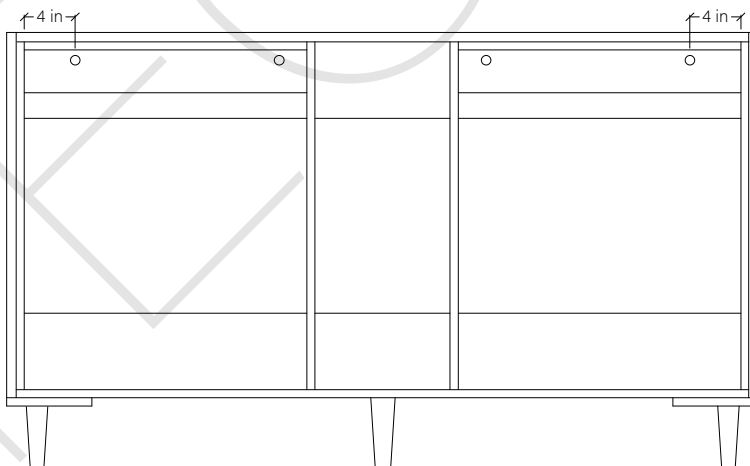

60" SIDNEY FREE STANDING VANITY DOUBLE SINK

TOP VIEW

FRONT VIEW

SIDE VIEW

INSIDE BACK VIEW

← Secure vanity to studs within 4" from side gables.

TEODOR

1-888-807-2323 | info@teodorvanities.com

60" TOE KICK

-  Finish piece (1/4" thick)
-  Plywood base (3/4" thick)

TOP VIEW

FRONT VIEW

SIDE VIEW

Leg levelers add 1/4" - 7/8"
to plywood base height

TEODOR

1-888-807-2323 | info@teodorvanities.com