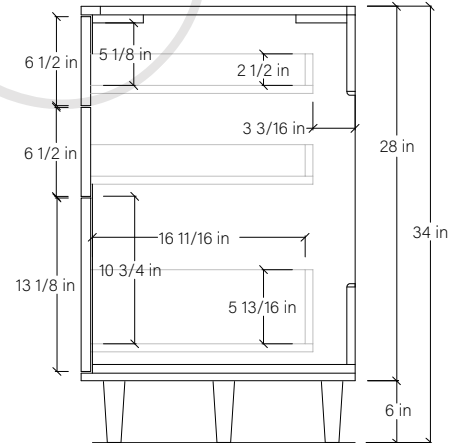

60" SIDNEY FREE STANDING VANITY DOUBLE SINK

TOP VIEW

FRONT VIEW

SIDE VIEW

INSIDE BACK VIEW

← Secure vanity to studs within 4" from side gables.

TEODOR

1-888-807-2323 | info@teodorvanities.com

60" TOE KICK

-  Finish piece (1/4" thick)
-  Plywood base (3/4" thick)

TOP VIEW

FRONT VIEW

SIDE VIEW

Leg levelers add 1/4" - 7/8"
to plywood base height

TEODOR

1-888-807-2323 | info@teodorvanities.com