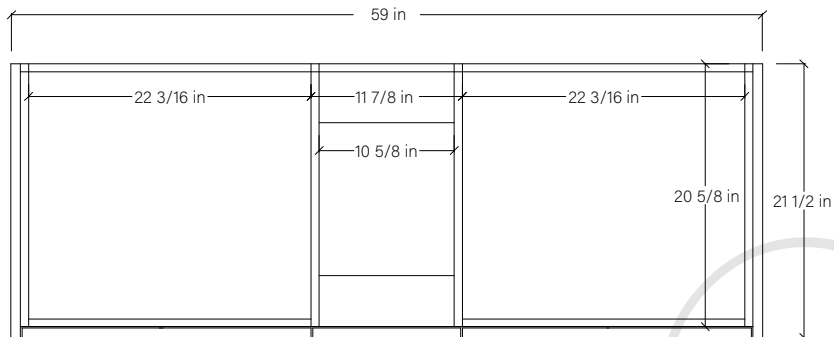

60" SIDNEY FREE STANDING VANITY DOUBLE SINK

TOP VIEW

FRONT VIEW

SIDE VIEW

INSIDE BACK VIEW

← Secure vanity to studs within 4" from side gables.

TEODOR

1-888-807-2323 | info@teodorvanities.com

60" TOE KICK

-  Finish piece (1/4" thick)
-  Plywood base (3/4" thick)

TOP VIEW

FRONT VIEW

SIDE VIEW

Leg levelers add 1/4" - 7/8"
to plywood base height

TEODOR

1-888-807-2323 | info@teodorvanities.com