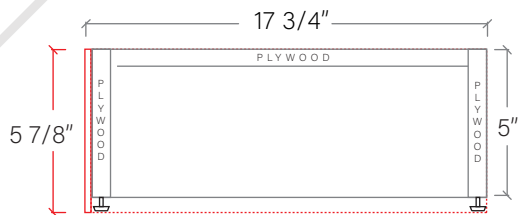

60" SIDNEY FREE STANDING VANITY DOUBLE SINK

TOP VIEW

FRONT VIEW

SIDE VIEW

INSIDE BACK VIEW

← Secure vanity to studs within 4" from side gables.

TEODOR

1-888-807-2323 | info@teodorvanities.com

60" TOE KICK

-  Finish piece (1/4" thick)
-  Plywood base (3/4" thick)

TOP VIEW

FRONT VIEW

SIDE VIEW

Leg levelers add 1/4" - 7/8"
to plywood base height

TEODOR

1-888-807-2323 | info@teodorvanities.com