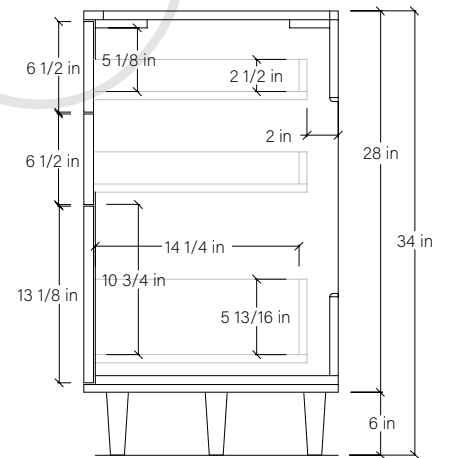

# 60" SIDNEY SLIM FREE STANDING VANITY DOUBLE SINK

TOP VIEW

FRONT VIEW

SIDE VIEW

INSIDE BACK VIEW

← Secure vanity to studs within 4" from side gables.