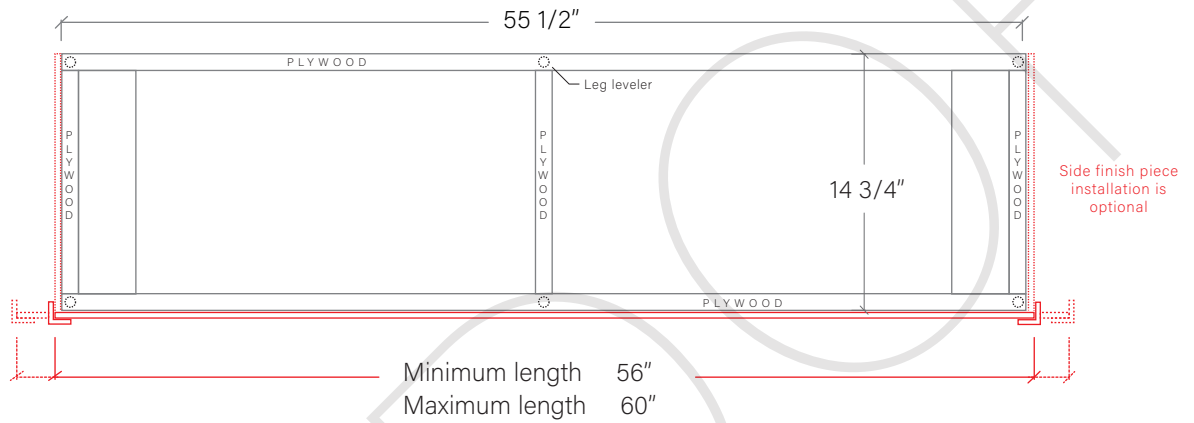

# 60" SIDNEY SLIM FREE STANDING VANITY DOUBLE SINK

TOP VIEW

FRONT VIEW

SIDE VIEW

INSIDE BACK VIEW

← Secure vanity to studs within 4" from side gables.

# 60" SLIM TOE KICK

- Finish piece (1/4" thick)
- Plywood base (3/4" thick)

TOP VIEW

FRONT VIEW

SIDE VIEW

Leg levelers add 1/4" - 7/8" to plywood base height