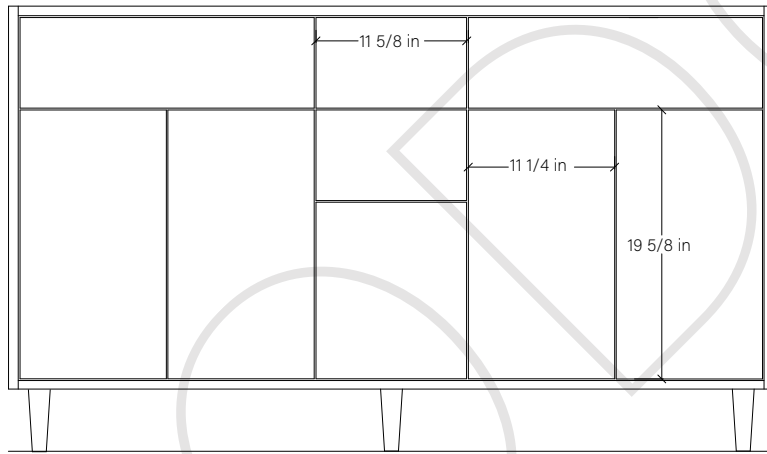

# 60" SIDNEY SLIM FREE STANDING VANITY DOUBLE SINK

TOP VIEW

FRONT VIEW

SIDE VIEW

INSIDE BACK VIEW

← Secure vanity to studs within 4" from side gables.