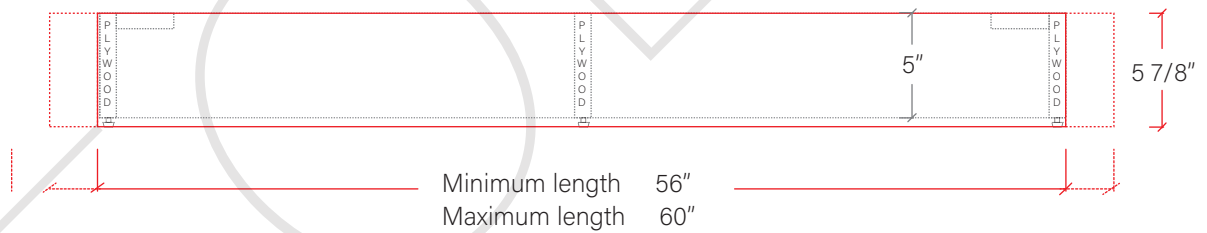

# 60" SIDNEY SLIM FREE STANDING VANITY DOUBLE SINK

TOP VIEW

FRONT VIEW

SIDE VIEW

INSIDE BACK VIEW

← Secure vanity to studs within 4" from side gables.

# 60" SLIM TOE KICK

- Finish piece (1/4" thick)
- Plywood base (3/4" thick)

TOP VIEW

FRONT VIEW

SIDE VIEW

Leg levelers add 1/4" - 7/8" to plywood base height