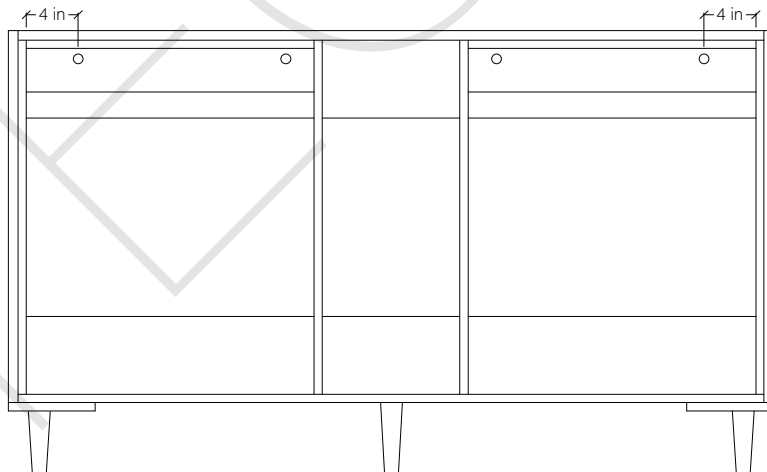

# 60" SIDNEY SLIM FREE STANDING VANITY DOUBLE SINK

TOP VIEW

FRONT VIEW

SIDE VIEW

INSIDE BACK VIEW

← Secure vanity to studs within 4" from side gables.

# 60" SLIM TOE KICK

- Finish piece (1/4" thick)
- Plywood base (3/4" thick)

TOP VIEW

FRONT VIEW

SIDE VIEW

Leg levelers add 1/4" - 7/8" to plywood base height