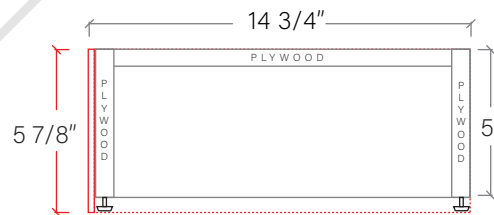

# 60" SIDNEY SLIM FREE STANDING VANITY DOUBLE SINK

TOP VIEW

FRONT VIEW

SIDE VIEW

INSIDE BACK VIEW

← Secure vanity to studs within 4" from side gables.

# 60" SLIM TOE KICK

- Finish piece (1/4" thick)
- Plywood base (3/4" thick)

TOP VIEW

FRONT VIEW

SIDE VIEW

Leg levelers add 1/4" - 7/8" to plywood base height