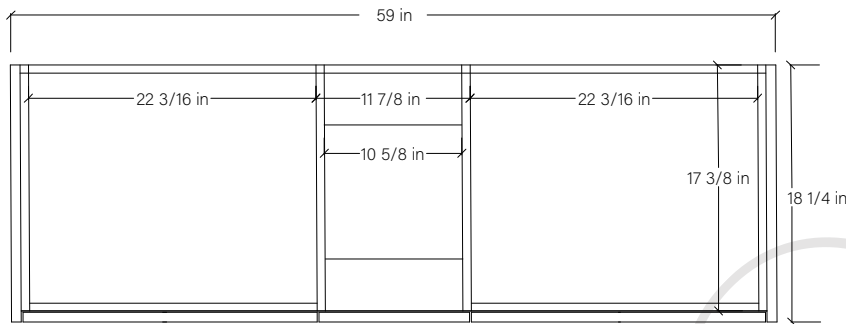

# 60" SIDNEY SLIM FREE STANDING VANITY DOUBLE SINK

TOP VIEW

FRONT VIEW

SIDE VIEW

INSIDE BACK VIEW

← Secure vanity to studs within 4" from side gables.