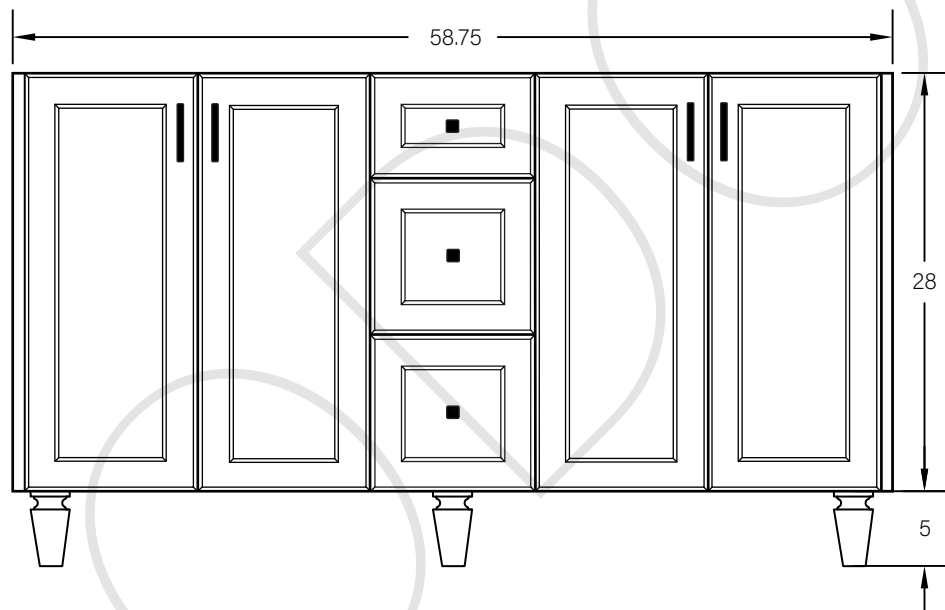

60" DAVENPORT FREE STANDING VANITY DOUBLE SINK

TOP VIEW

FRONT VIEW

SIDE VIEW

TEODOR

1-888-807-2323 | info@teodorvanities.com

60" TOE KICK

- Finish piece (1/4" thick)
- Plywood base (3/4" thick)

TOP VIEW

FRONT VIEW

SIDE VIEW

Leg levelers add 1/4" - 7/8" to plywood base height

TEODOR

1-888-807-2323 | info@teodorvanities.com