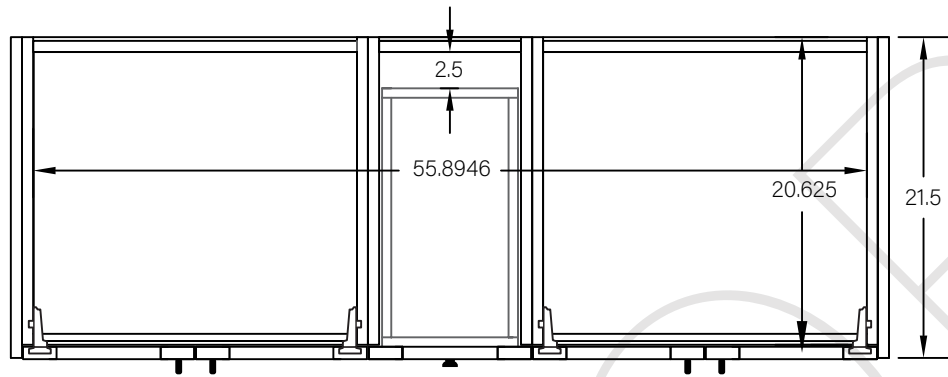

60" DAVENPORT FREE STANDING VANITY DOUBLE SINK

TOP VIEW

FRONT VIEW

SIDE VIEW

TEODOR

1-888-807-2323 | info@teodorvanities.com

60" TOE KICK

- Finish piece (1/4" thick)
- Plywood base (3/4" thick)

TOP VIEW

FRONT VIEW

SIDE VIEW

Leg levelers add 1/4" - 7/8" to plywood base height

TEODOR

1-888-807-2323 | info@teodorvanities.com