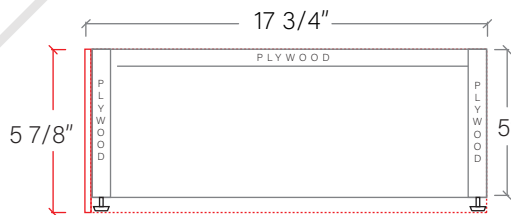

60" DAVENPORT FREE STANDING VANITY DOUBLE SINK

TOP VIEW

FRONT VIEW

SIDE VIEW

TEODOR

1-888-807-2323 | info@teodorvanities.com

60" TOE KICK

- Finish piece (1/4" thick)
- Plywood base (3/4" thick)

TOP VIEW

FRONT VIEW

SIDE VIEW

Leg levelers add 1/4" - 7/8" to plywood base height

TEODOR

1-888-807-2323 | info@teodorvanities.com