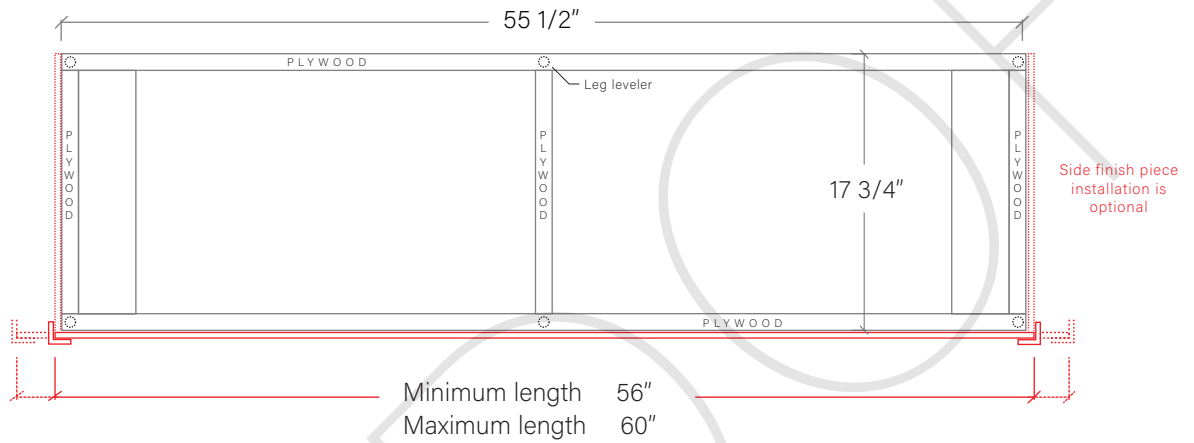

60" DAVENPORT FREE STANDING VANITY DOUBLE SINK

TOP VIEW

FRONT VIEW

SIDE VIEW

TEODOR

1-888-807-2323 | info@teodorvanities.com

60" TOE KICK

- Finish piece (1/4" thick)
- Plywood base (3/4" thick)

TOP VIEW

FRONT VIEW

SIDE VIEW

Leg levelers add 1/4" - 7/8" to plywood base height

TEODOR

1-888-807-2323 | info@teodorvanities.com