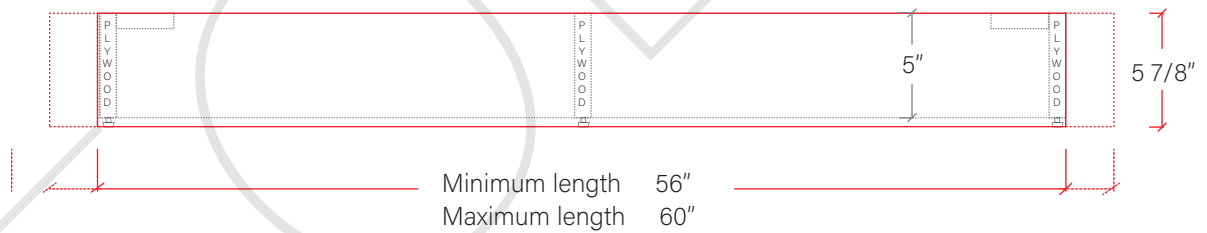

60" DAVENPORT FREE STANDING VANITY DOUBLE SINK

TOP VIEW

FRONT VIEW

SIDE VIEW

TEODOR

1-888-807-2323 | info@teodorvanities.com

60" TOE KICK

- Finish piece (1/4" thick)
- Plywood base (3/4" thick)

TOP VIEW

FRONT VIEW

SIDE VIEW

Leg levelers add 1/4" - 7/8" to plywood base height

TEODOR

1-888-807-2323 | info@teodorvanities.com