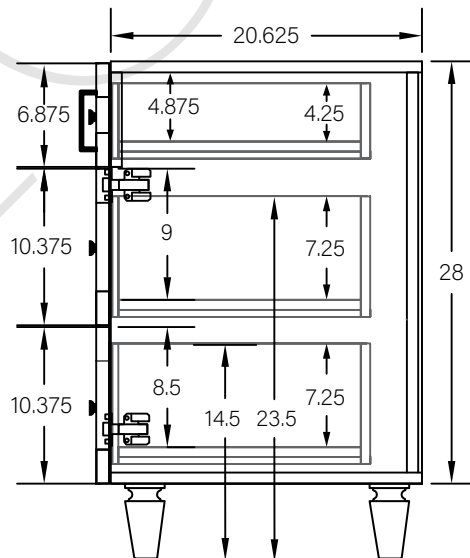

60" DAVENPORT FREE STANDING VANITY DOUBLE SINK

TOP VIEW

FRONT VIEW

SIDE VIEW

TEODOR

1-888-807-2323 | info@teodorvanities.com

60" TOE KICK

- Finish piece (1/4" thick)
- Plywood base (3/4" thick)

TOP VIEW

FRONT VIEW

SIDE VIEW

Leg levelers add 1/4" - 7/8" to plywood base height

TEODOR

1-888-807-2323 | info@teodorvanities.com