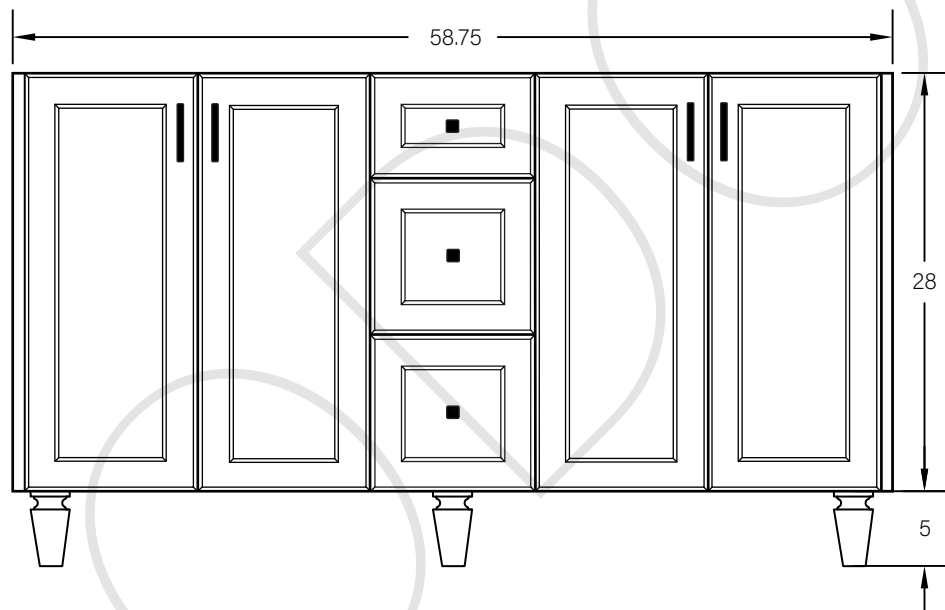

60" DAVENPORT SLIM FREE STANDING VANITY DOUBLE SINK

TOP VIEW

FRONT VIEW

SIDE VIEW

TEODOR

1-888-807-2323 | info@teodorvanities.com

# 60" SLIM TOE KICK

- Finish piece (1/4" thick)
- Plywood base (3/4" thick)

TOP VIEW

FRONT VIEW

SIDE VIEW

Leg levelers add 1/4" - 7/8" to plywood base height