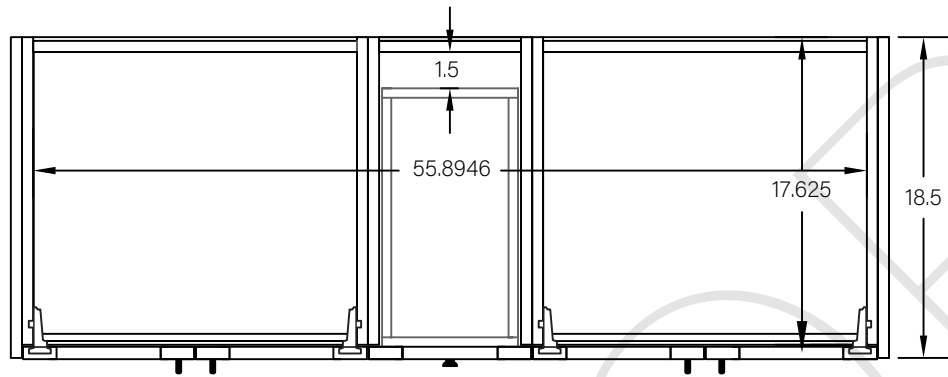

60" DAVENPORT SLIM FREE STANDING VANITY DOUBLE SINK

TOP VIEW

FRONT VIEW

SIDE VIEW

TEODOR

1-888-807-2323 | info@teodorvanities.com

# 60" SLIM TOE KICK

- Finish piece (1/4" thick)
- Plywood base (3/4" thick)

TOP VIEW

FRONT VIEW

SIDE VIEW

Leg levelers add 1/4" - 7/8" to plywood base height