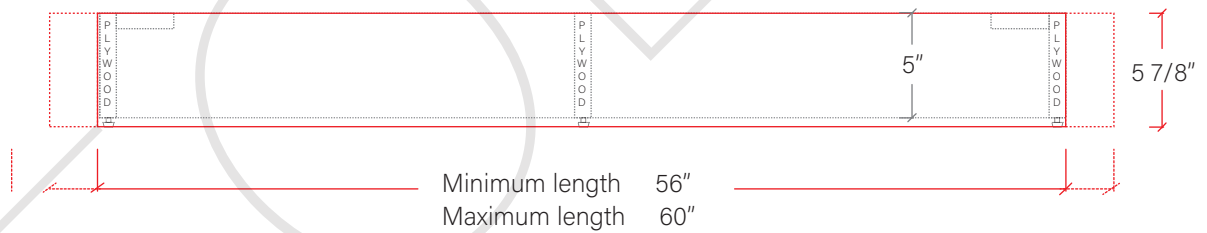

60" DAVENPORT SLIM FREE STANDING VANITY DOUBLE SINK

TOP VIEW

FRONT VIEW

SIDE VIEW

TEODOR

1-888-807-2323 | info@teodorvanities.com

# 60" SLIM TOE KICK

- Finish piece (1/4" thick)
- Plywood base (3/4" thick)

TOP VIEW

FRONT VIEW

SIDE VIEW

Leg levelers add 1/4" - 7/8" to plywood base height