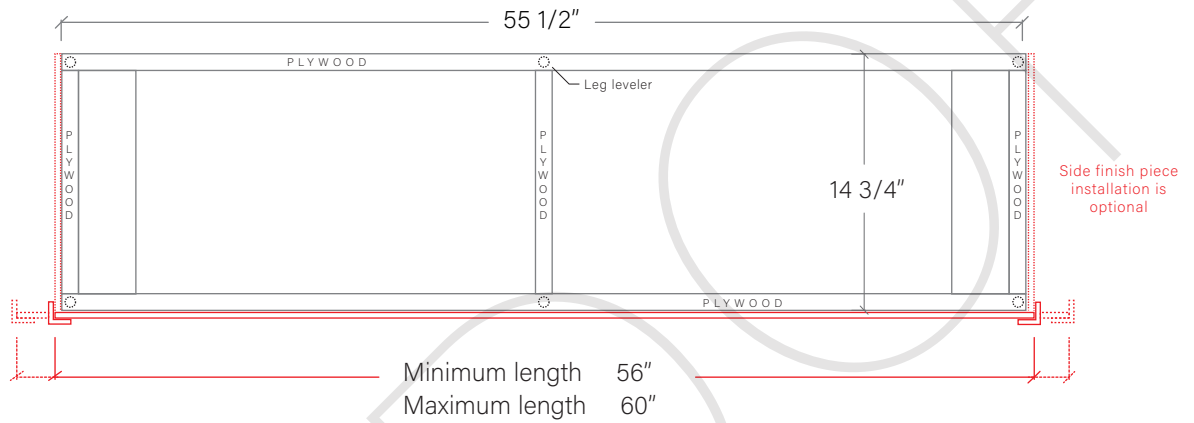

60" DAVENPORT SLIM FREE STANDING VANITY DOUBLE SINK

TOP VIEW

FRONT VIEW

SIDE VIEW

TEODOR

1-888-807-2323 | info@teodorvanities.com

# 60" SLIM TOE KICK

- Finish piece (1/4" thick)
- Plywood base (3/4" thick)

TOP VIEW

FRONT VIEW

SIDE VIEW

Leg levelers add 1/4" - 7/8" to plywood base height