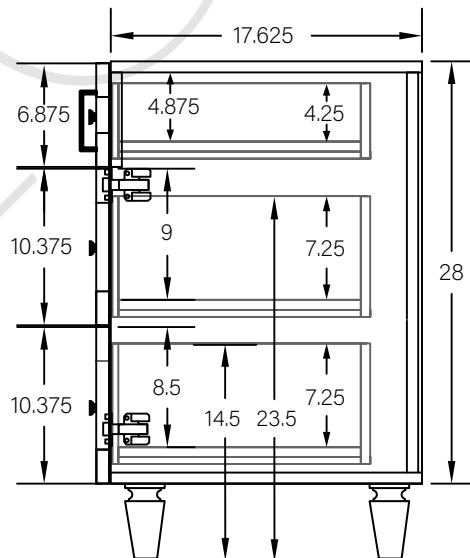

60" DAVENPORT SLIM FREE STANDING VANITY DOUBLE SINK

TOP VIEW

FRONT VIEW

SIDE VIEW

TEODOR

1-888-807-2323 | info@teodorvanities.com

# 60" SLIM TOE KICK

- Finish piece (1/4" thick)
- Plywood base (3/4" thick)

TOP VIEW

FRONT VIEW

SIDE VIEW

Leg levelers add 1/4" - 7/8" to plywood base height