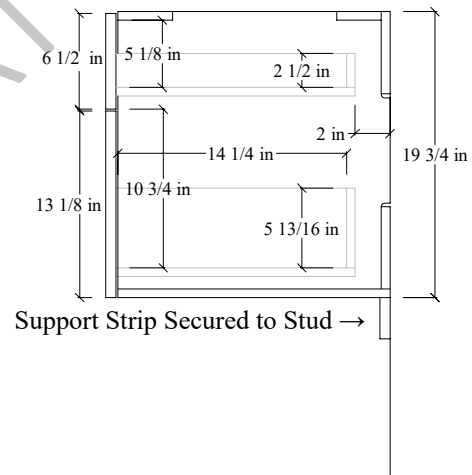

60D" Austin SLIM Wall Mount Vanity

TOP VIEW

FRONT VIEW

Support Strip Secured to Stud →

Secure vanity to studs within 4" from side gables →

INSIDE BACK VIEW

← Support Strip Secured to Stud