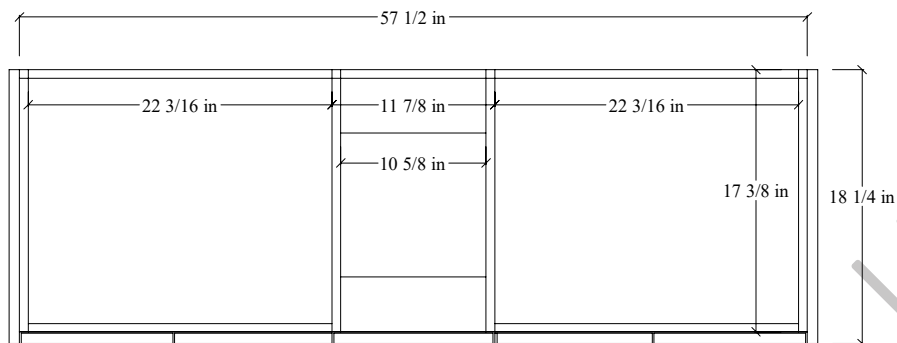

60D" Austin SLIM Wall Mount Vanity

TOP VIEW

FRONT VIEW

Support Strip Secured to Stud →

Secure vanity to studs within 4" from side gables →

INSIDE BACK VIEW

← Support Strip Secured to Stud