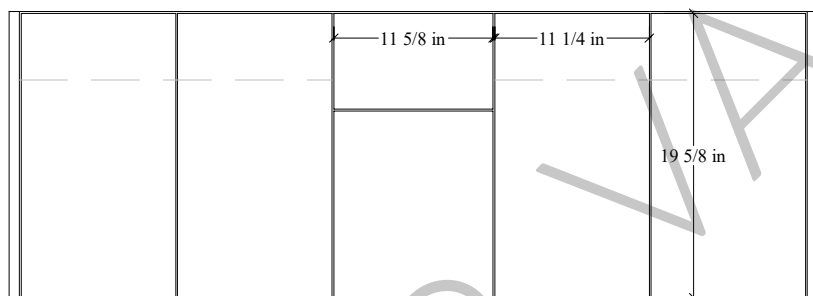

60D" Austin SLIM Wall Mount Vanity

TOP VIEW

FRONT VIEW

Support Strip Secured to Stud →

Secure vanity to studs within 4" from side gables →

INSIDE BACK VIEW

← Support Strip Secured to Stud