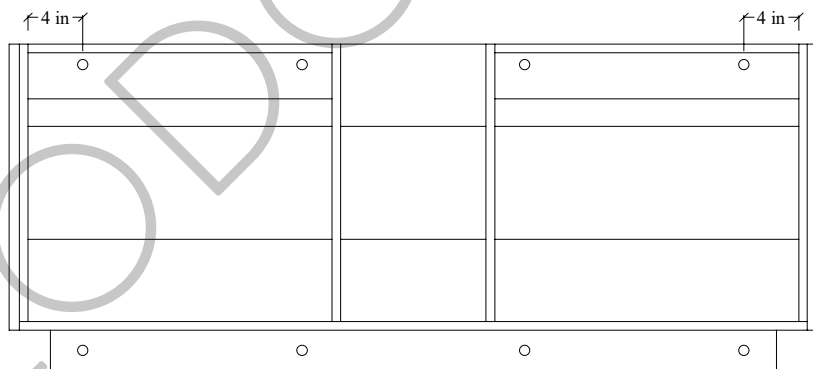

60D" Austin SLIM Wall Mount Vanity

TOP VIEW

FRONT VIEW

Support Strip Secured to Stud →

Secure vanity to studs within 4" from side gables →

INSIDE BACK VIEW

← Support Strip Secured to Stud