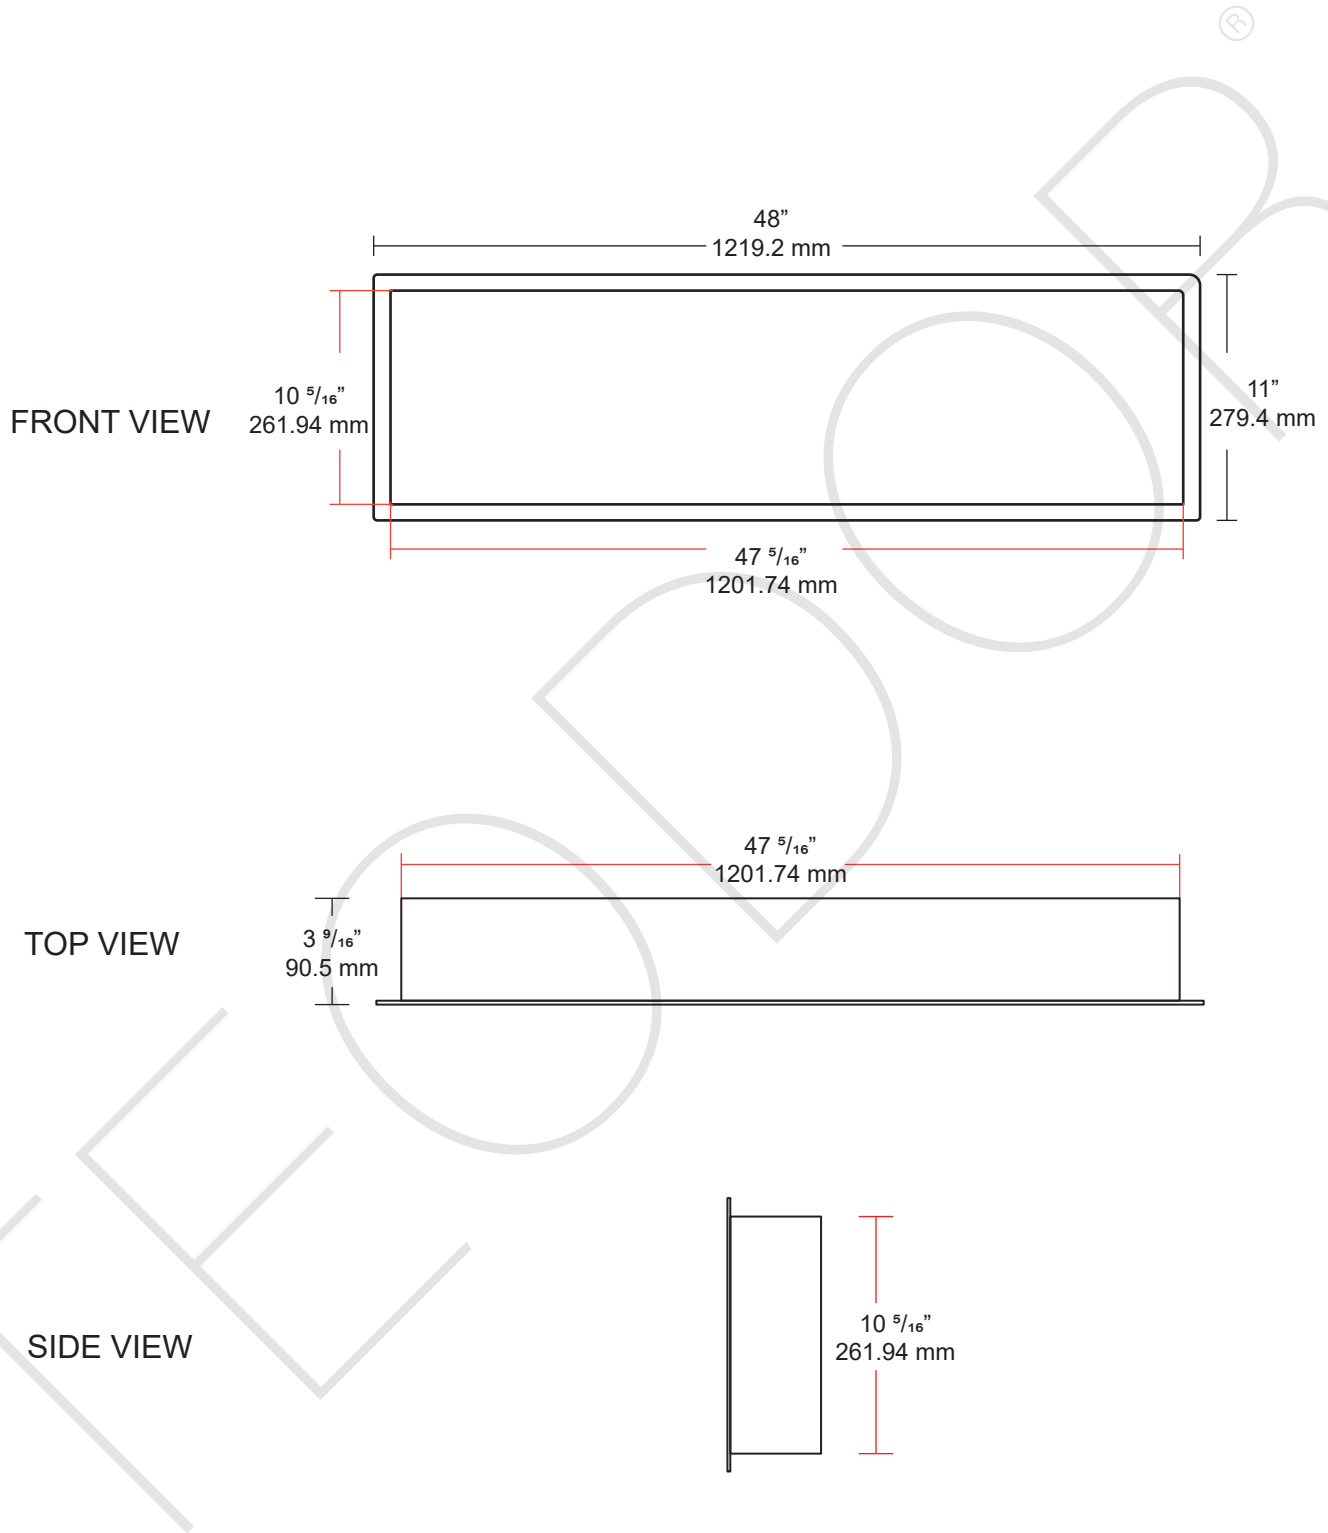

48" X 11" SHOWER NICHE

TEODOR

1-888-807-2323 | info@teodorvanities.com