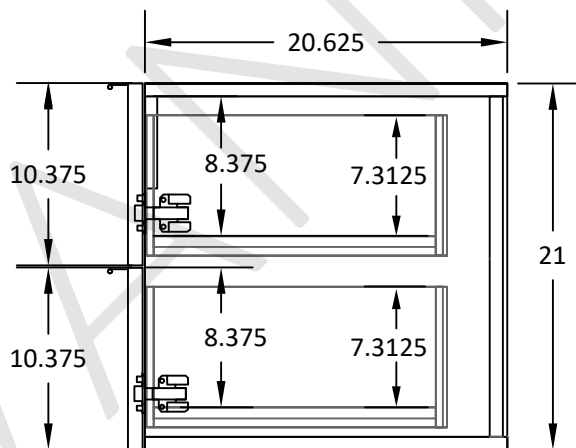

48" ASHBURY WALL MOUNTED VANITY

TOP VIEW

FRONT VIEW

SIDE VIEW

TEODOR VANITIES®

1-888-807-2323 | info@thevanitystore.com