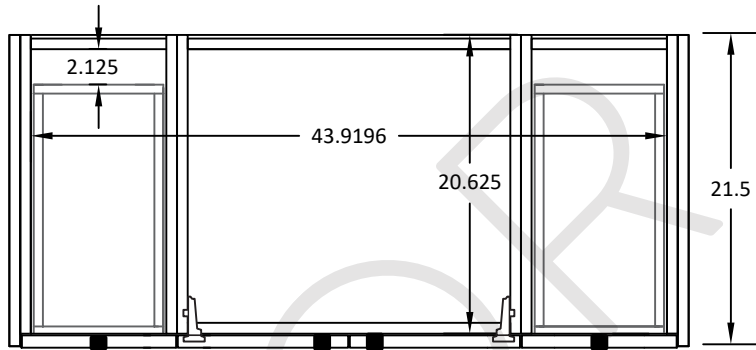

48" ASHBURY WALL MOUNTED VANITY

TOP VIEW

FRONT VIEW

SIDE VIEW

TEODOR VANITIES®

1-888-807-2323 | info@thevanitystore.com