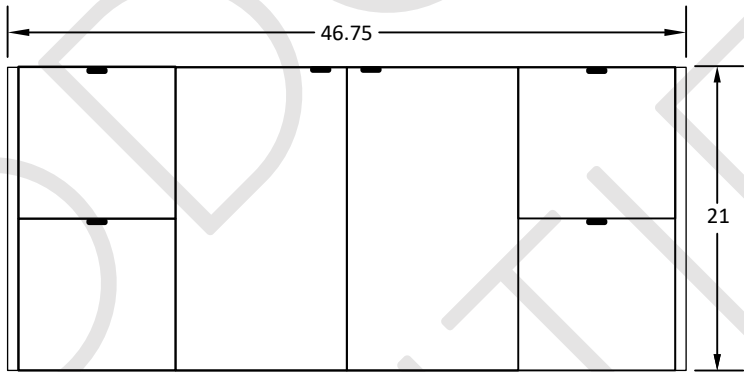

48" ASHBURY WALL MOUNTED VANITY

TOP VIEW

FRONT VIEW

SIDE VIEW

TEODOR VANITIES®

1-888-807-2323 | info@thevanitystore.com