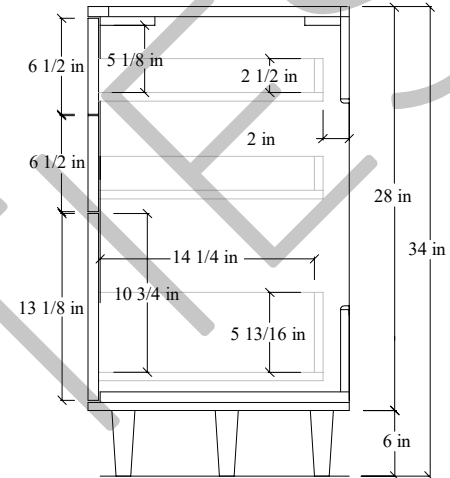

48" Sidney SLIM Free Standing Vanity

TOP VIEW

FRONT VIEW

SIDE VIEW

Secure vanity to studs within 4" from side gables. →

INSIDE BACK VIEW