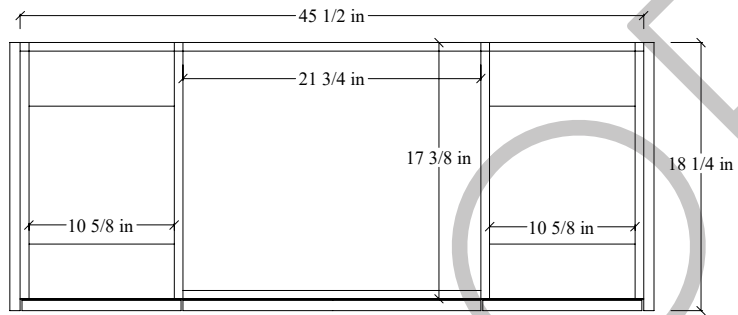

48" Sidney SLIM Free Standing Vanity

TOP VIEW

FRONT VIEW

SIDE VIEW

Secure vanity to studs within 4" from side gables. →

INSIDE BACK VIEW