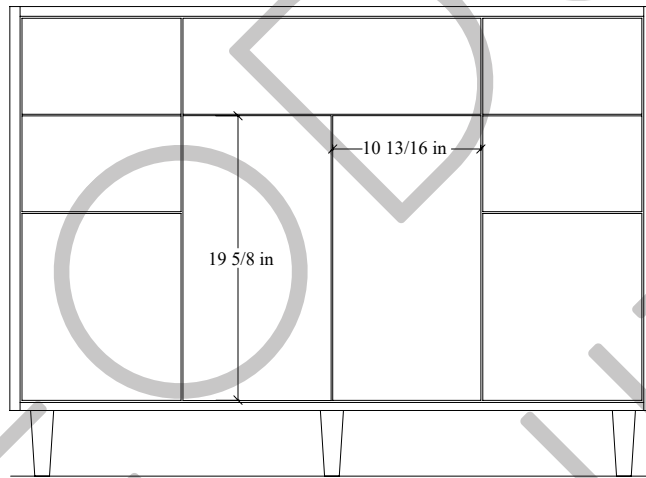

48" Sidney SLIM Free Standing Vanity

TOP VIEW

FRONT VIEW

SIDE VIEW

Secure vanity to studs within 4" from side gables. →

INSIDE BACK VIEW