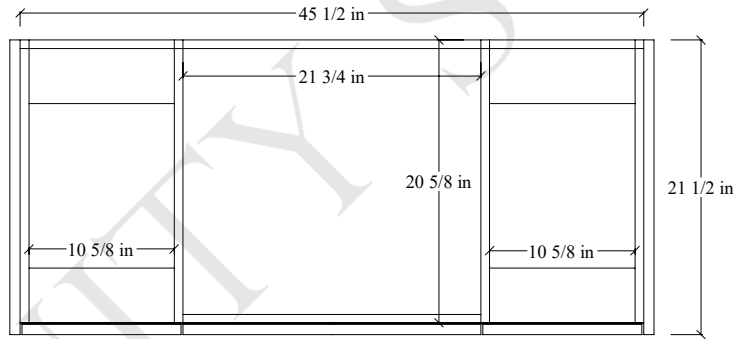

48" Sidney Free Standing Vanity

TOP VIEW

FRONT VIEW

SIDE VIEW

Secure vanity to studs within 4" from side gables. →

INSIDE BACK VIEW