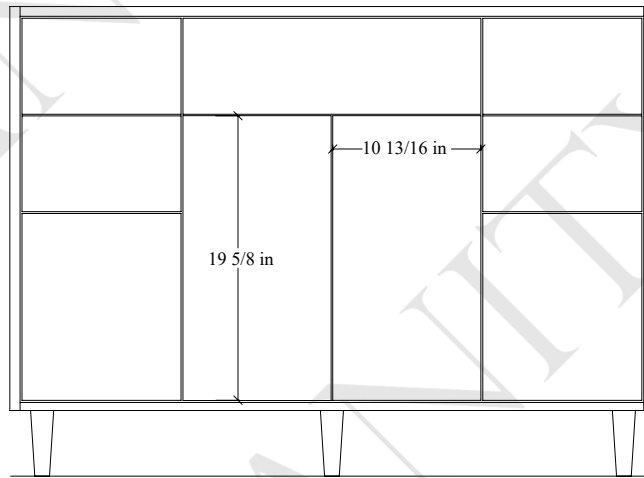

48" Sidney Free Standing Vanity

TOP VIEW

FRONT VIEW

SIDE VIEW

Secure vanity to studs within 4" from side gables. →

INSIDE BACK VIEW