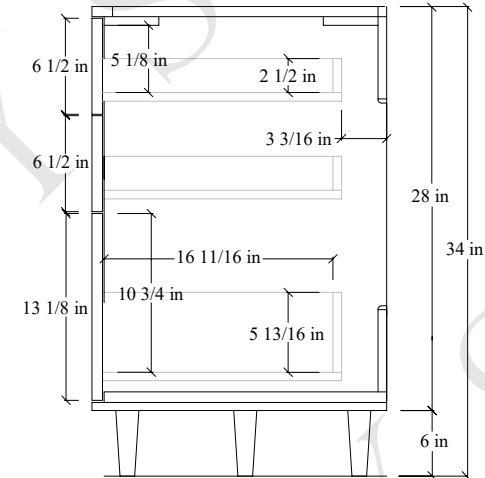

48" Sidney Free Standing Vanity

TOP VIEW

FRONT VIEW

SIDE VIEW

Secure vanity to studs within 4" from side gables. →

INSIDE BACK VIEW