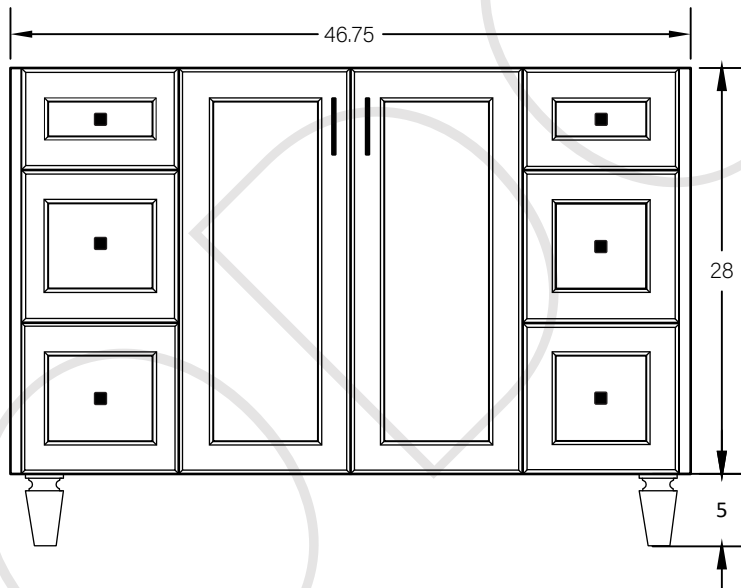

48" DAVENPORT FREE STANDING VANITY

TOP VIEW

FRONT VIEW

SIDE VIEW

TEODOR

1-888-807-2323 | info@teodorvanities.com

48" TOE KICK

- Finish piece (1/4" thick)
- Plywood base (3/4" thick)

TOP VIEW

FRONT VIEW

SIDE VIEW

Leg levelers add 1/4" - 7/8" to plywood base height

TEODOR

1-888-807-2323 | info@teodorvanities.com