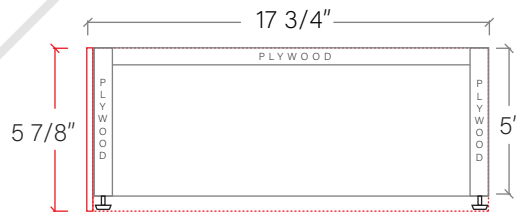

48" DAVENPORT FREE STANDING VANITY

TOP VIEW

FRONT VIEW

SIDE VIEW

TEODOR

1-888-807-2323 | info@teodorvanities.com

48" TOE KICK

- Finish piece (1/4" thick)
- Plywood base (3/4" thick)

TOP VIEW

FRONT VIEW

SIDE VIEW

Leg levelers add 1/4" - 7/8" to plywood base height

TEODOR

1-888-807-2323 | info@teodorvanities.com