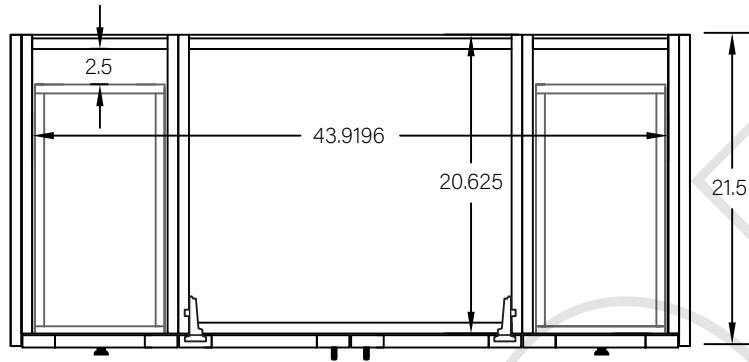

48" DAVENPORT FREE STANDING VANITY

TOP VIEW

FRONT VIEW

SIDE VIEW

TEODOR

1-888-807-2323 | info@teodorvanities.com

48" TOE KICK

- Finish piece (1/4" thick)
- Plywood base (3/4" thick)

TOP VIEW

FRONT VIEW

SIDE VIEW

Leg levelers add 1/4" - 7/8" to plywood base height

TEODOR

1-888-807-2323 | info@teodorvanities.com