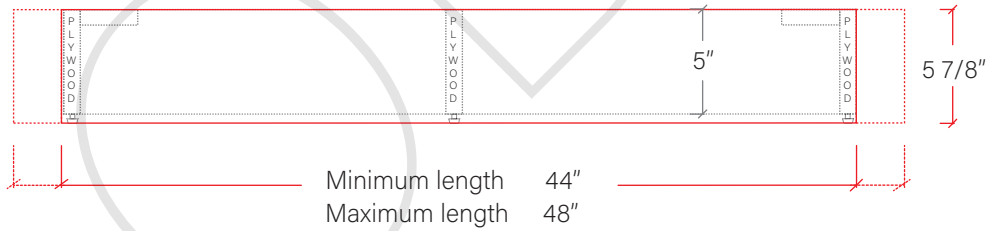

48" DAVENPORT FREE STANDING VANITY

TOP VIEW

FRONT VIEW

SIDE VIEW

TEODOR

1-888-807-2323 | info@teodorvanities.com

48" TOE KICK

- Finish piece (1/4" thick)
- Plywood base (3/4" thick)

TOP VIEW

FRONT VIEW

SIDE VIEW

Leg levelers add 1/4" - 7/8" to plywood base height

TEODOR

1-888-807-2323 | info@teodorvanities.com