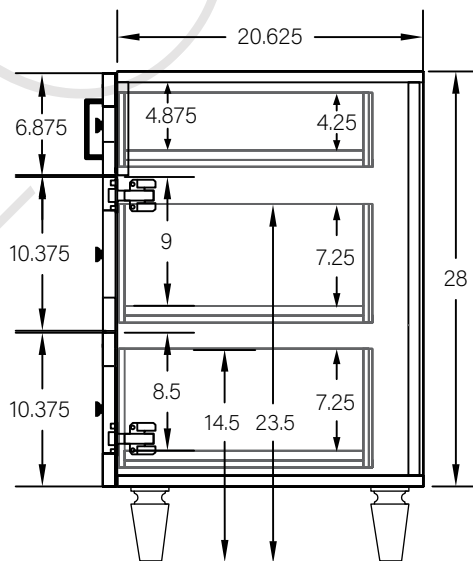

48" DAVENPORT FREE STANDING VANITY

TOP VIEW

FRONT VIEW

SIDE VIEW

TEODOR

1-888-807-2323 | info@teodorvanities.com

48" TOE KICK

- Finish piece (1/4" thick)
- Plywood base (3/4" thick)

TOP VIEW

FRONT VIEW

SIDE VIEW

Leg levelers add 1/4" - 7/8" to plywood base height

TEODOR

1-888-807-2323 | info@teodorvanities.com