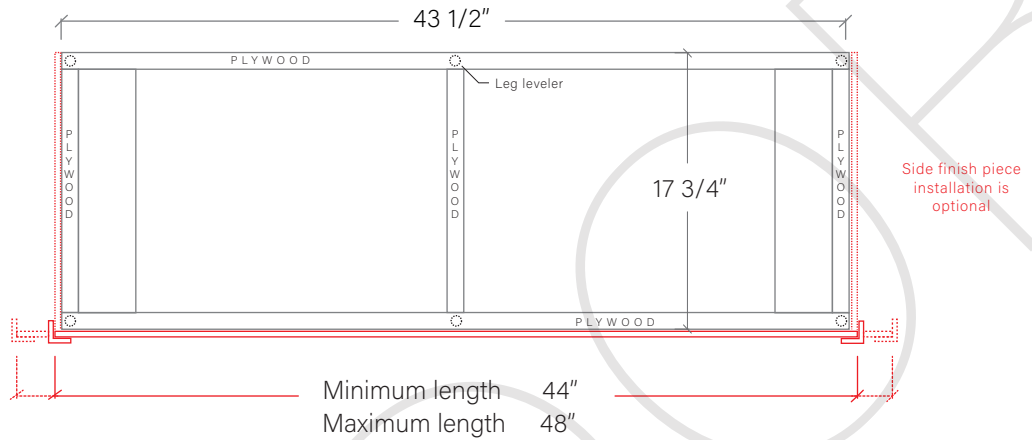

48" DAVENPORT FREE STANDING VANITY

TOP VIEW

FRONT VIEW

SIDE VIEW

TEODOR

1-888-807-2323 | info@teodorvanities.com

48" TOE KICK

- Finish piece (1/4" thick)
- Plywood base (3/4" thick)

TOP VIEW

FRONT VIEW

SIDE VIEW

Leg levelers add 1/4" - 7/8" to plywood base height

TEODOR

1-888-807-2323 | info@teodorvanities.com