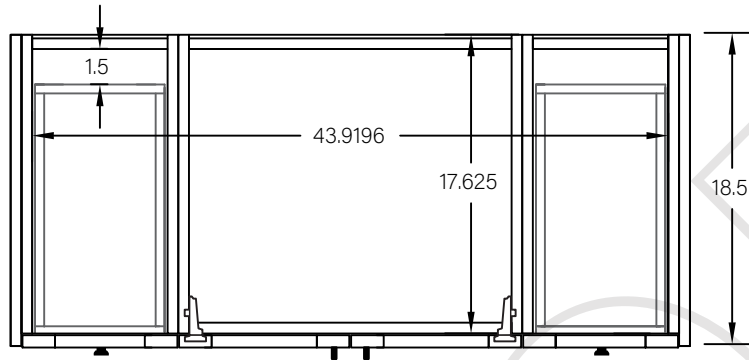

48" DAVENPORT SLIM FREE STANDING VANITY

TOP VIEW

FRONT VIEW

SIDE VIEW

TEODOR

1-888-807-2323 | info@teodorvanities.com

48" SLIM TOE KICK

-  Finish piece (1/4" thick)
-  Plywood base (3/4" thick)

TOP VIEW

FRONT VIEW

SIDE VIEW

Leg levelers add 1/4" - 7/8"
to plywood base height

TEODOR

1-888-807-2323 | info@teodorvanities.com