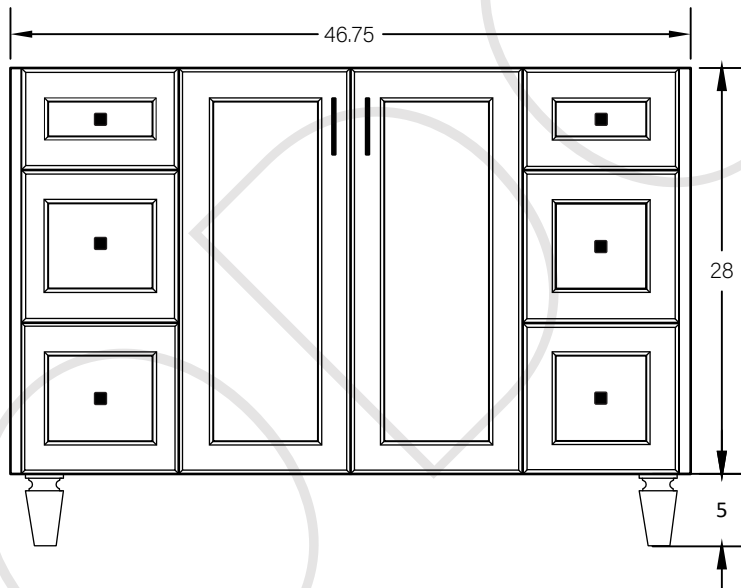

48" DAVENPORT SLIM FREE STANDING VANITY

TOP VIEW

FRONT VIEW

SIDE VIEW

TEODOR

1-888-807-2323 | info@teodorvanities.com

48" SLIM TOE KICK

-  Finish piece (1/4" thick)
-  Plywood base (3/4" thick)

TOP VIEW

FRONT VIEW

SIDE VIEW

Leg levelers add 1/4" - 7/8"
to plywood base height

TEODOR

1-888-807-2323 | info@teodorvanities.com