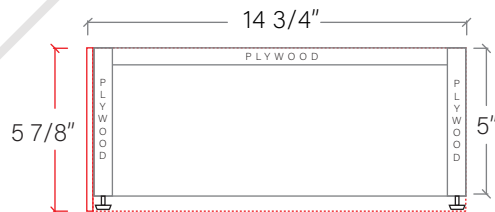

48" DAVENPORT SLIM FREE STANDING VANITY

TOP VIEW

FRONT VIEW

SIDE VIEW

TEODOR

1-888-807-2323 | info@teodorvanities.com

48" SLIM TOE KICK

-  Finish piece (1/4" thick)
-  Plywood base (3/4" thick)

TOP VIEW

FRONT VIEW

SIDE VIEW

Leg levelers add 1/4" - 7/8"
to plywood base height

TEODOR

1-888-807-2323 | info@teodorvanities.com