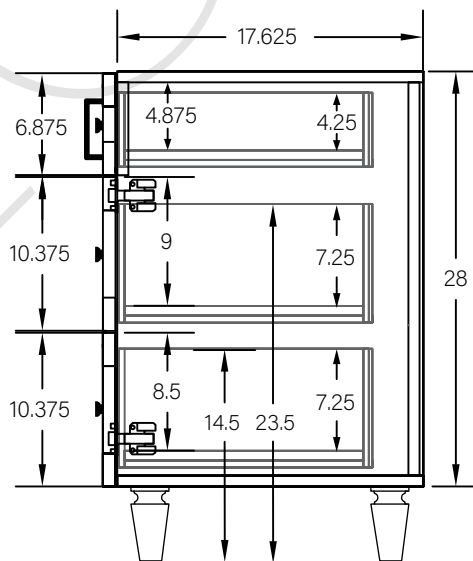

48" DAVENPORT SLIM FREE STANDING VANITY

TOP VIEW

FRONT VIEW

SIDE VIEW

TEODOR

1-888-807-2323 | info@teodorvanities.com

48" SLIM TOE KICK

-  Finish piece (1/4" thick)
-  Plywood base (3/4" thick)

TOP VIEW

FRONT VIEW

SIDE VIEW

Leg levelers add 1/4" - 7/8"
to plywood base height

TEODOR

1-888-807-2323 | info@teodorvanities.com