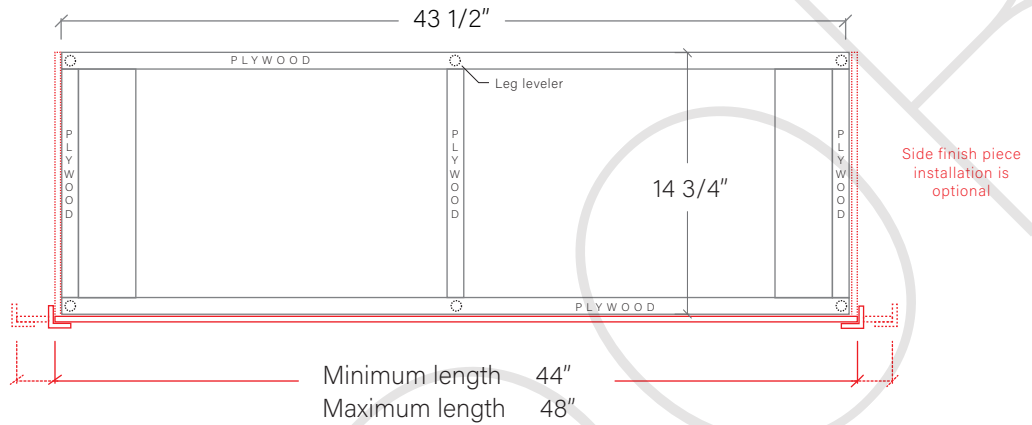

48" DAVENPORT SLIM FREE STANDING VANITY

TOP VIEW

FRONT VIEW

SIDE VIEW

TEODOR

1-888-807-2323 | info@teodorvanities.com

48" SLIM TOE KICK

-  Finish piece (1/4" thick)
-  Plywood base (3/4" thick)

TOP VIEW

FRONT VIEW

SIDE VIEW

Leg levelers add 1/4" - 7/8"
to plywood base height

TEODOR

1-888-807-2323 | info@teodorvanities.com