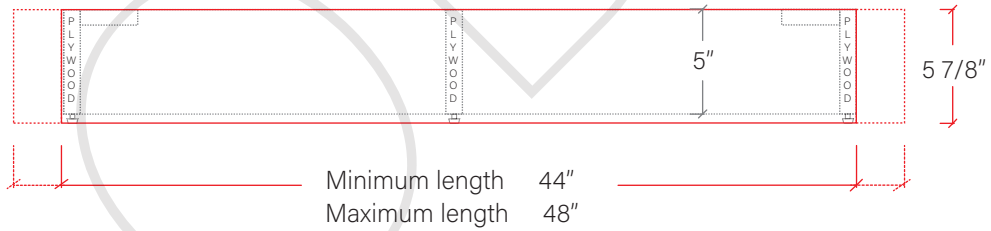

48" DAVENPORT SLIM FREE STANDING VANITY

TOP VIEW

FRONT VIEW

SIDE VIEW

TEODOR

1-888-807-2323 | info@teodorvanities.com

48" SLIM TOE KICK

-  Finish piece (1/4" thick)
-  Plywood base (3/4" thick)

TOP VIEW

FRONT VIEW

SIDE VIEW

Leg levelers add 1/4" - 7/8"
to plywood base height

TEODOR

1-888-807-2323 | info@teodorvanities.com